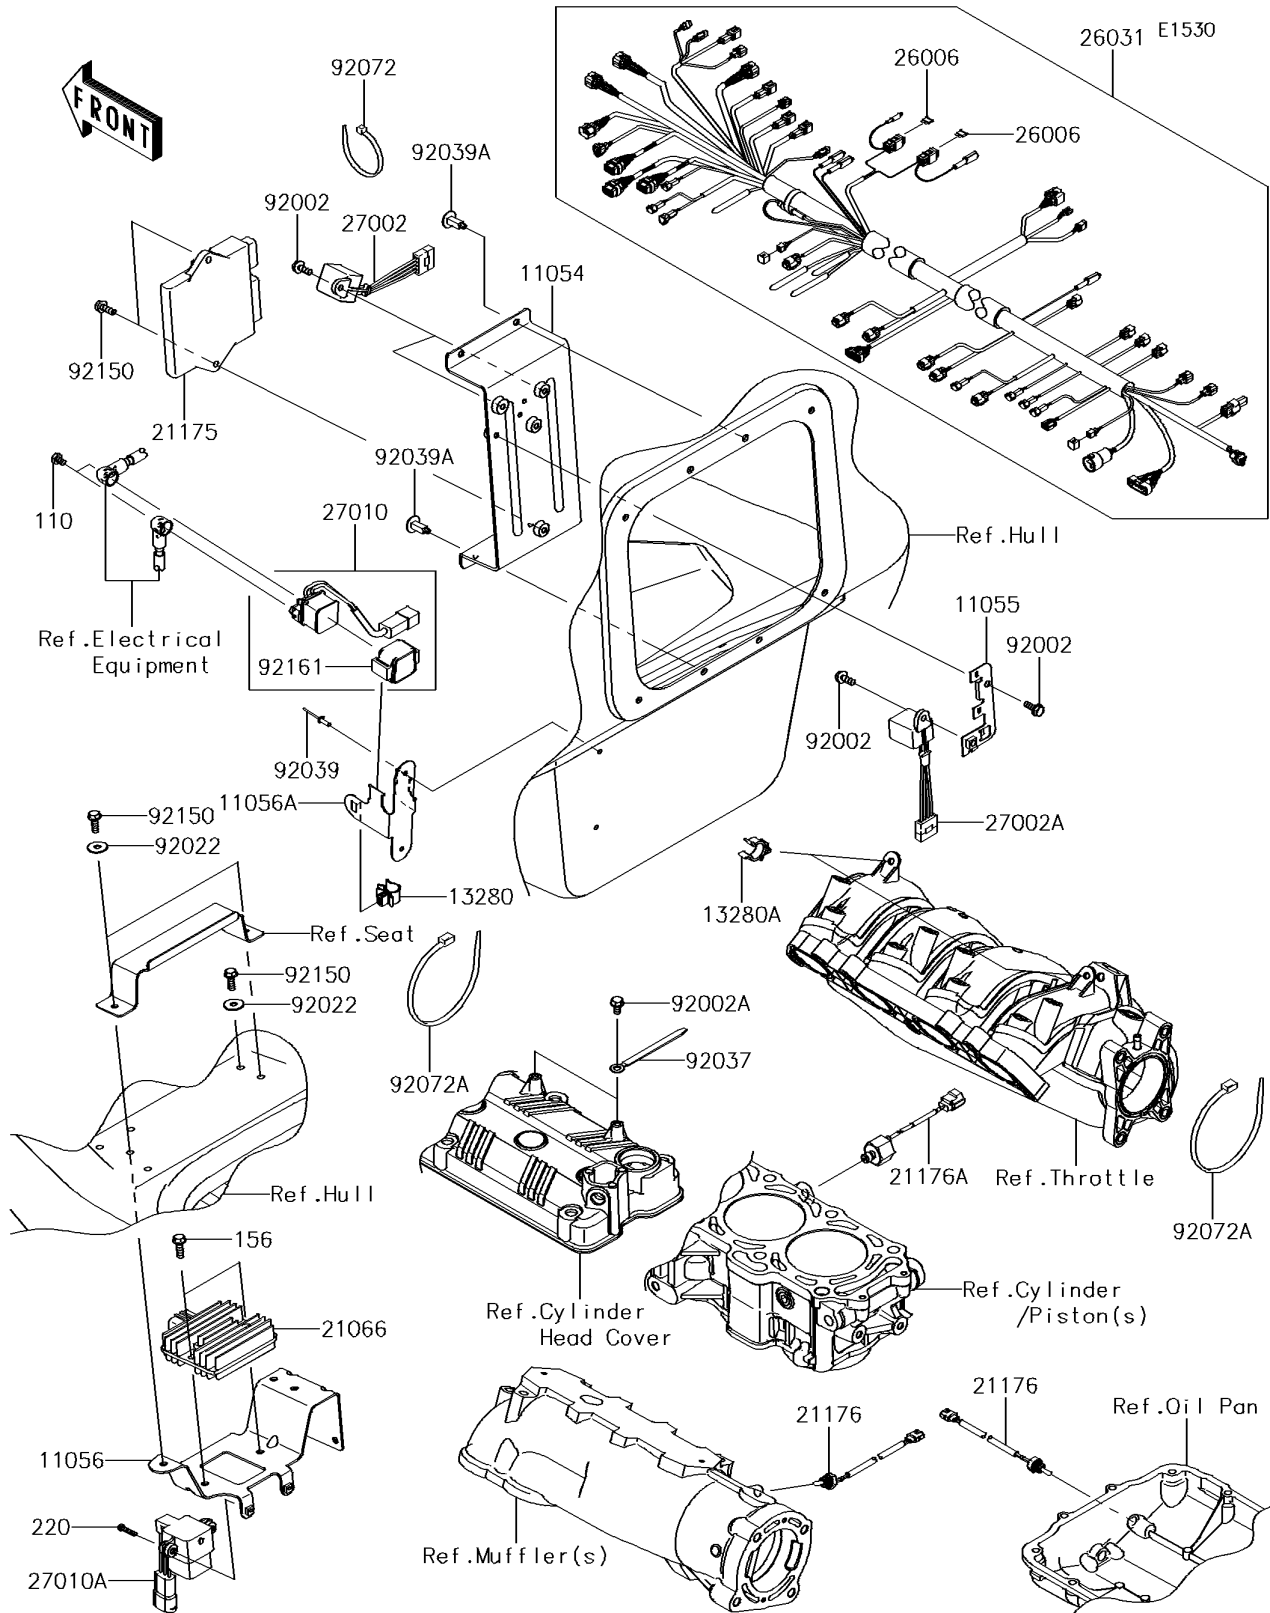

2018 JET SKI® ULTRA® 310R PARTS DIAGRAM

Fuel Injection

2018 JET SKI® ULTRA® 310R PARTS LIST

Fuel Injection

ITEM NAME	PART NUMBER	QUANTITY
BOLT,6X8 (Ref # 110)	110R0608	1
BRACKET,ECU&RELAY (Ref # 11054)	11054-3743	1
BRACKET,FUSE (Ref # 11055)	11055-3713	1
BRACKET,REGULATOR&VDS (Ref # 11056)	11056-3702	1
BRACKET,SWITCH (Ref # 11056A)	11056-3855	1
HOLDER (Ref # 13280)	13280-0789	1
HOLDER,HARNESS (Ref # 13280A)	13280-3760	1
BOLT-WP,6X20 (Ref # 156)	156R0620	1
REGULATOR-VOLTAGE (Ref # 21066)	21066-3718	1
CONTROL UNIT-ELECTRONIC (Ref # 21175)	21175-0954	1
SENSOR,TEMP (Ref # 21176)	21176-0741	1
SENSOR,KNOCK (Ref # 21176A)	21176-0770	1
SCREW-PAN-CROS,4X20 (Ref # 220)	220R0420	1
FUSE,MINI BLADE,20A,YELLOW (Ref # 26006)	26006-3704	1
HARNESS,MAIN (Ref # 26031)	26031-1698	1
RELAY-ASSY (Ref # 27002)	27002-3703	1
RELAY-ASSY (Ref # 27002A)	27002-3704	1
SWITCH (Ref # 27010)	27010-0710	1
SWITCH,VDS (Ref # 27010A)	27010-3785	1
BOLT,6X16 (Ref # 92002)	92002-3728	1
BOLT,6X12 (Ref # 92002A)	92002-3763	1
WASHER,6.5X20X1.5 (Ref # 92022)	92022-3710	1
CLAMP,L=100 (Ref # 92037)	92037-3736	1
RIVET (Ref # 92039)	92039-3714	1
RIVET (Ref # 92039A)	92039-3788	1
BAND,L=188.85 (Ref # 92072)	92072-0105	1
BAND,L=372.24 (Ref # 92072A)	92072-3883	1
BOLT,6X18 (Ref # 92150)	92150-3729	1
DAMPER,SWITCH (Ref # 92161)	92161-1625	1