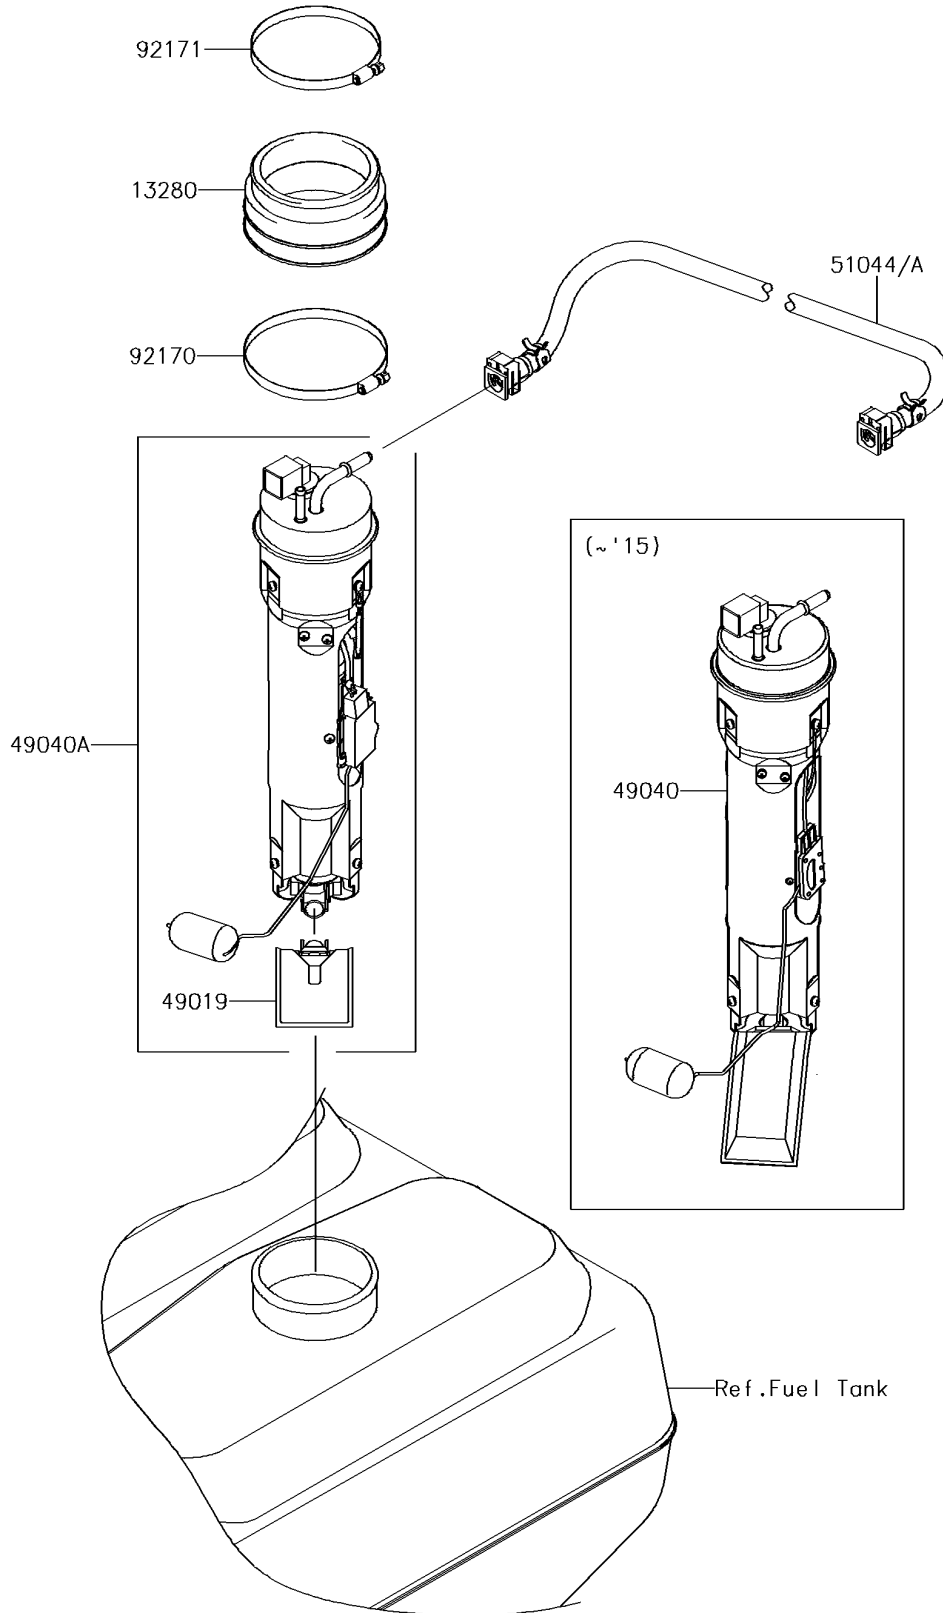

## 2018 JET SKI® ULTRA® 310R PARTS DIAGRAM

Fuel Pump

E1520

## 2018 JET SKI® ULTRA® 310R PARTS LIST

Fuel Pump

ITEM NAME	PART NUMBER	QUANTITY
HOLDER (Ref # 13280)	13280-0729	1
FILTER-FUEL (Ref # 49019)	49019-0022	1
PUMP-FUEL (Ref # 49040A)	49040-0748	1
TUBE-ASSY,FUEL (Ref # 51044)	51044-0840	1
CLAMP (Ref # 92170)	92170-3760	1
CLAMP (Ref # 92171)	92171-3716	1