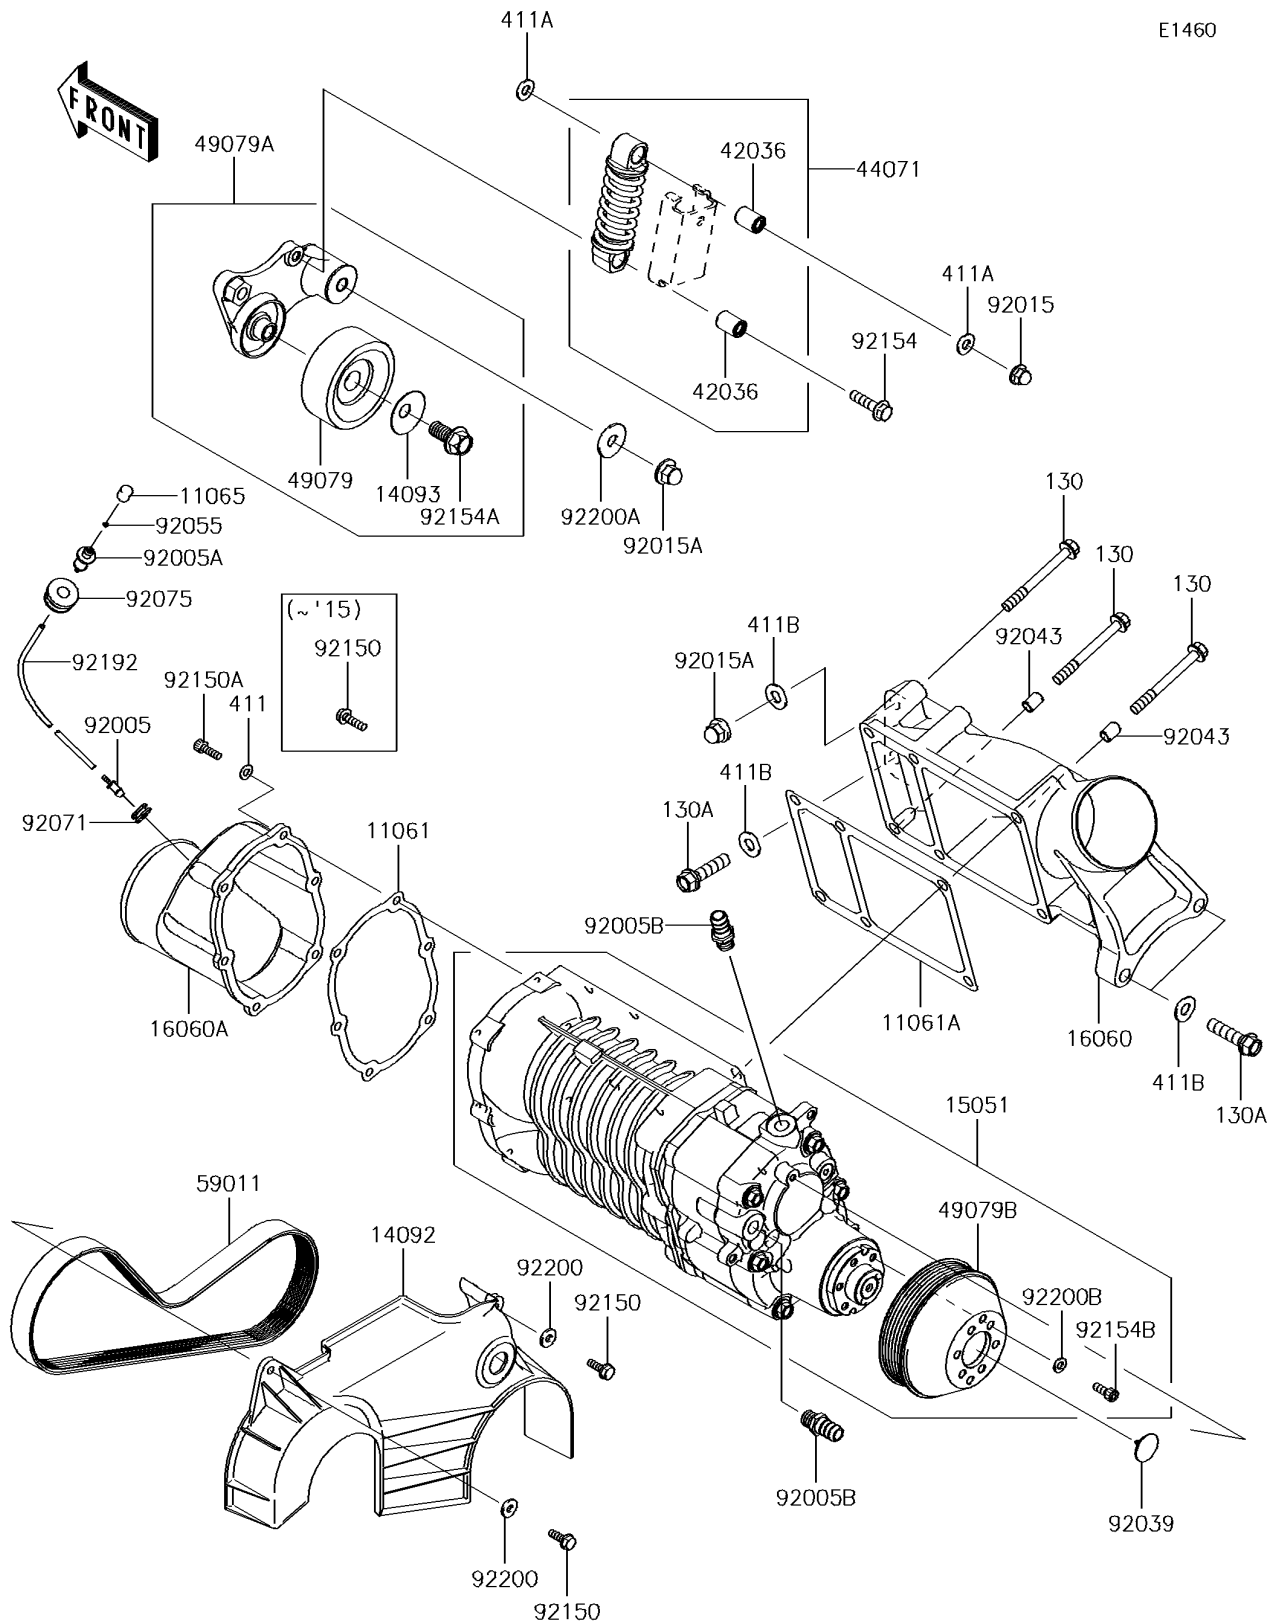

2018 JET SKI® ULTRA® 310R PARTS DIAGRAM

Super Charger

E1460

2018 JET SKI® ULTRA® 310R PARTS LIST

Super Charger

ITEM NAME	PART NUMBER	QUANTITY
GASKET,COMPRESSOR INLET (Ref # 11061)	11061-0760	1
GASKET,COMPRESSOR OUT (Ref # 11061A)	11061-3763	1
CAP (Ref # 11065)	11065-0156	1
BOLT-FLANGED,8X75 (Ref # 130)	130CD0875	1
BOLT-FLANGED,10X40 (Ref # 130A)	130CD1040	1
COVER,BELT (Ref # 14092)	14092-0838	1
COVER (Ref # 14093)	14093-0222	1
COMPRESSOR-AIR,SUPER CHARGER (Ref # 15051)	15051-3704	1
PIPE-INTAKE,COMPRESSOR OUT (Ref # 16060)	16060-0028	1
PIPE-INTAKE,COMPRESSOR INLET (Ref # 16060A)	16060-0738	1
WASHER-PLAIN,6MM (Ref # 411)	411S0600	1
WASHER-PLAIN,8MM (Ref # 411A)	411S0800	1
WASHER-PLAIN,10MM (Ref # 411B)	411S1000	1
SLEEVE (Ref # 42036)	42036-0713	1
DAMPER-ASSY (Ref # 44071)	44071-0776	1
PULLEY-BELT (Ref # 49079)	49079-0025	1
PULLEY-BELT (Ref # 49079A)	49079-0703	1
PULLEY-BELT (Ref # 49079B)	49079-3704	1
BELT,6PK845 (Ref # 59011)	59011-0032	1
FITTING (Ref # 92005)	92005-0722	1
FITTING (Ref # 92005A)	92005-0723	1
FITTING (Ref # 92005B)	92005-3714	1
NUT,CAP,8MM (Ref # 92015)	92015-1371	1
NUT,10MM (Ref # 92015A)	92015-1649	1
RIVET (Ref # 92039)	92039-3795	1
PIN,8.2X10.5X14 (Ref # 92043)	92043-3764	1
RING-O,2X1 (Ref # 92055)	92055-0718	1
GROMMET (Ref # 92071)	92071-3733	1
DAMPER,FUEL TANK (Ref # 92075)	92075-1424	1

2018 JET SKI® ULTRA® 310R PARTS LIST

Super Charger

ITEM NAME	PART NUMBER	QUANTITY
BOLT,6X18 (Ref # 92150)	92150-3729	1
BOLT,SOCKET,6X18 (Ref # 92150A)	92150-3775	1
BOLT (Ref # 92154)	92154-0865	1
BOLT (Ref # 92154A)	92154-1626	1
BOLT,SOCKET,6X16 (Ref # 92154B)	92154-3714	1
TUBE,3X4X600 (Ref # 92192)	92192-1004	1
WASHER,6.5X16X2.0 (Ref # 92200)	92200-1543	1
WASHER (Ref # 92200A)	92200-3762	1
WASHER,6.5X13X1.5 (Ref # 92200B)	92200-3814	1