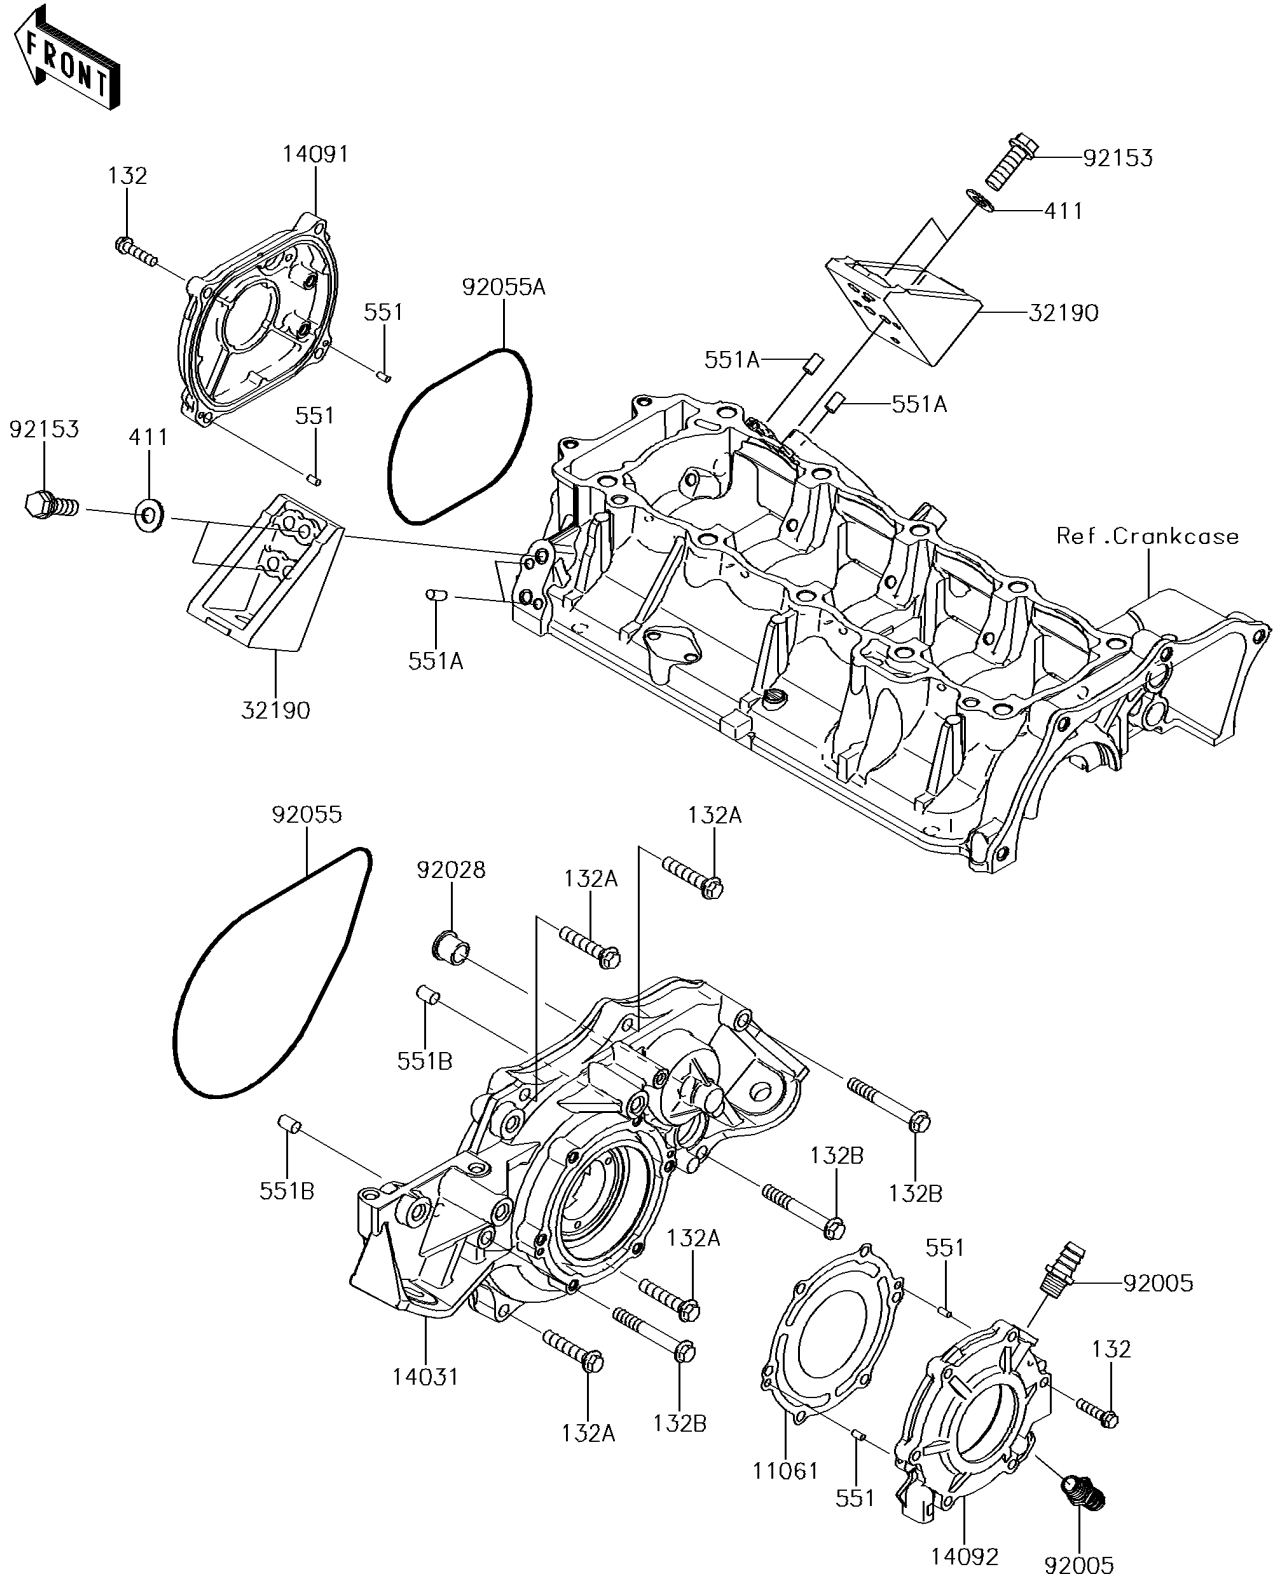

## 2018 JET SKI® ULTRA® 310R PARTS DIAGRAM

Engine Cover(s)

E1431

## 2018 JET SKI® ULTRA® 310R PARTS LIST

Engine Cover(s)

| ITEM NAME                            | PART NUMBER | QUANTITY |
|--------------------------------------|-------------|----------|
| GASKET,OUTPUT COVER (Ref # 11061)    | 11061-0812  | 1        |
| BOLT-FLANGED-SMALL,6X25 (Ref # 132)  | 132BD0625   | 1        |
| BOLT-FLANGED-SMALL,8X40 (Ref # 132A) | 132BD0840   | 1        |
| BOLT-FLANGED-SMALL,8X60 (Ref # 132B) | 132BD0860   | 1        |
| COVER-GENERATOR (Ref # 14031)        | 14031-3738  | 1        |
| COVER,PULS (Ref # 14091)             | 14091-3763  | 1        |
| COVER,OUTPUT (Ref # 14092)           | 14092-1048  | 1        |
| BRACKET-ENGINE (Ref # 32190)         | 32190-3703  | 1        |
| WASHER-PLAIN,8MM (Ref # 411)         | 411S0800    | 1        |
| PIN-DOWEL (Ref # 551)                | 551R0408    | 1        |
| PIN-DOWEL (Ref # 551A)               | 551R0612    | 1        |
| PIN-DOWEL (Ref # 551B)               | 551R0812    | 1        |
| FITTING (Ref # 92005)                | 92005-3714  | 1        |
| BUSHING (Ref # 92028)                | 92028-3718  | 1        |
| RING-O,196X3 (Ref # 92055)           | 92055-3761  | 1        |
| RING-O,120X3 (Ref # 92055A)          | 92055-3762  | 1        |
| BOLT,FLANGED,8X30 (Ref # 92153)      | 92153-3722  | 1        |