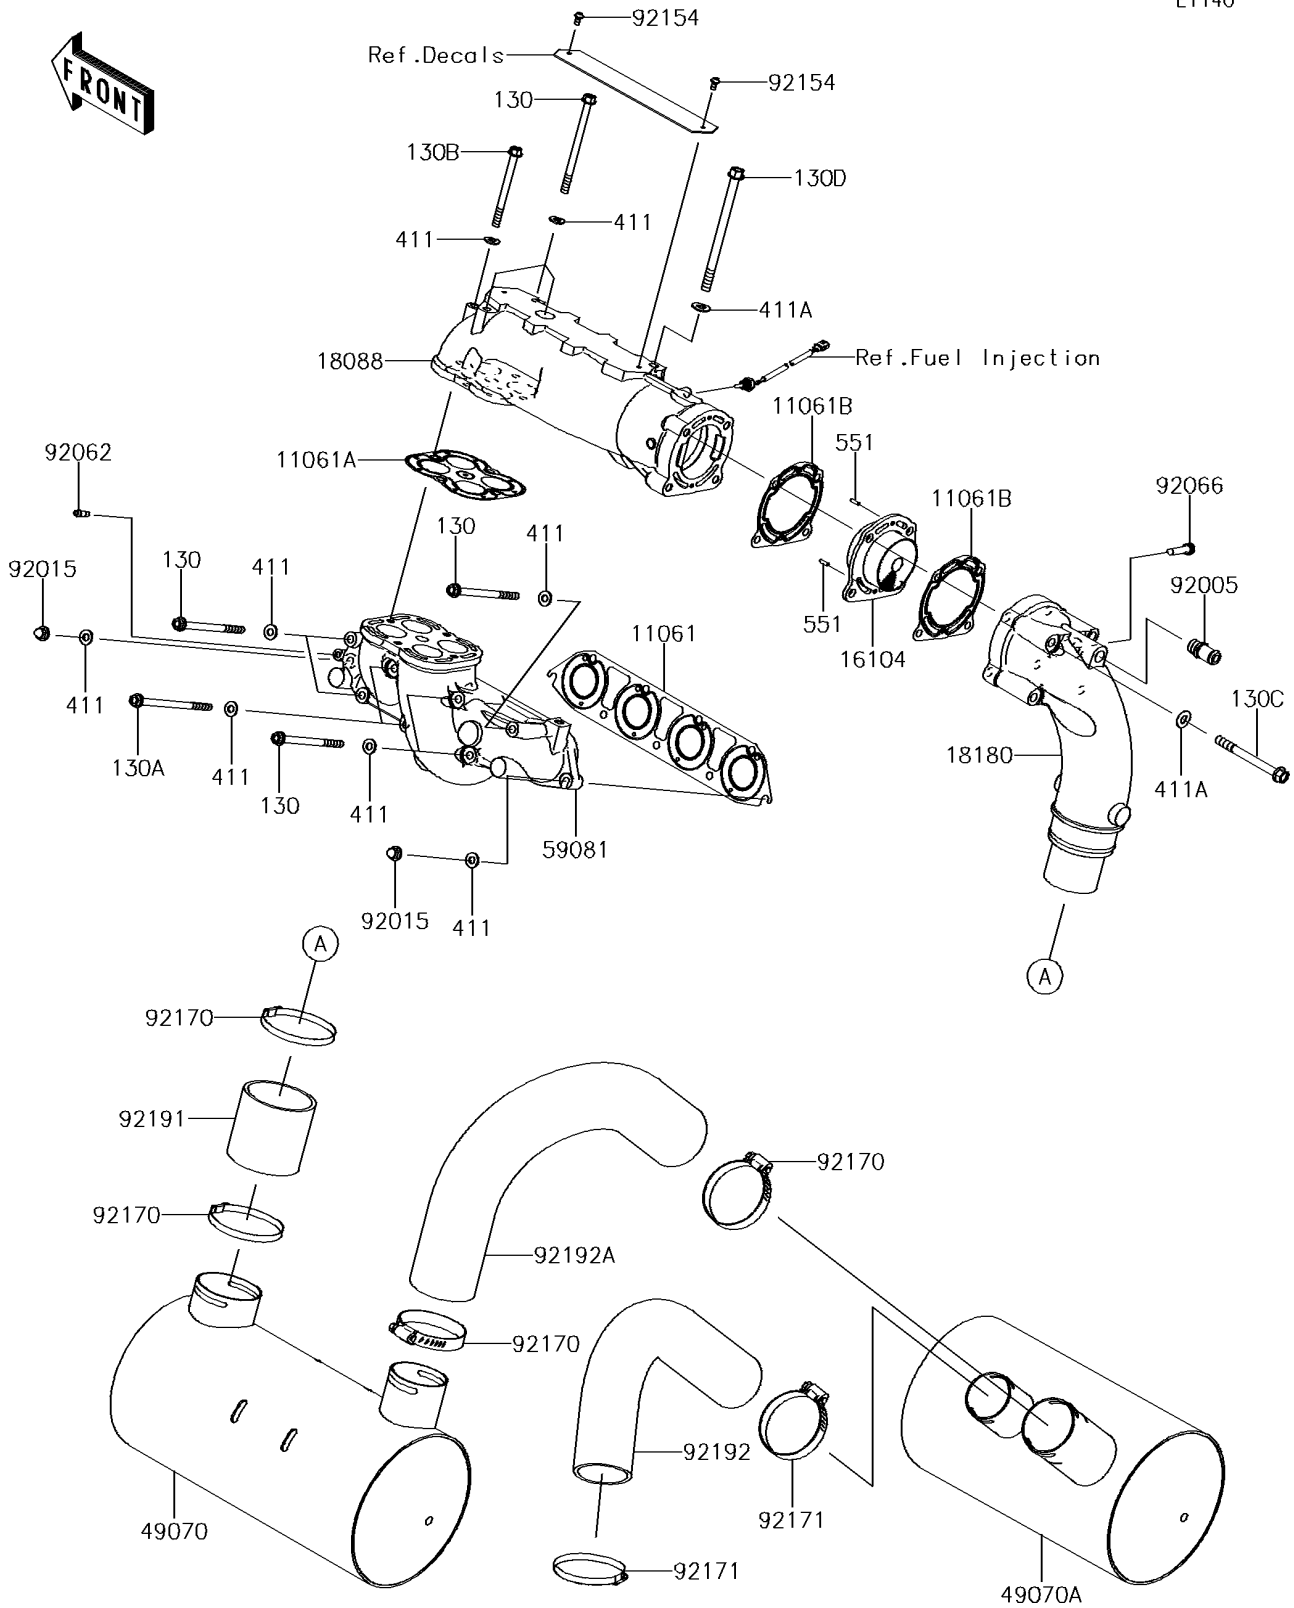

## 2018 JET SKI® ULTRA® 310R PARTS DIAGRAM

Muffler(s)

E1140

## 2018 JET SKI® ULTRA® 310R PARTS LIST

Muffler(s)

ITEM NAME	PART NUMBER	QUANTITY
GASKET,MANIFOLD EXHAUST (Ref # 11061)	11061-3742	1
GASKET,PIPE EXHAUST (Ref # 11061A)	11061-3762	1
GASKET,MUFFLER (Ref # 11061B)	11061-3768	1
BOLT-FLANGED,8X120 (Ref # 130)	130CD08120	1
BOLT-FLANGED,8X140 (Ref # 130A)	130CD08140	1
BOLT-FLANGED,8X95 (Ref # 130B)	130CD0895	1
BOLT-FLANGED,10X100 (Ref # 130C)	130CD10100	1
BOLT-FLANGED,10X150 (Ref # 130D)	130CD10150	1
FILTER-COMP,MUFFLER (Ref # 16104)	16104-0012	1
PIPE-EXHAUST (Ref # 18088)	18088-3730	1
BODY-MUFFLER (Ref # 18180)	18180-0825	1
WASHER-PLAIN,8MM (Ref # 411)	411S0800	1
WASHER-PLAIN,10MM (Ref # 411A)	411S1000	1
MUFFLER-COMP,1ST (Ref # 49070)	49070-0749	1
MUFFLER-COMP,2ND (Ref # 49070A)	49070-0750	1
PIN-DOWEL (Ref # 551)	551R0412	1
MANIFOLD-EXHAUST (Ref # 59081)	59081-3744	1
FITTING (Ref # 92005)	92005-0728	1
NUT,CAP,8MM (Ref # 92015)	92015-1371	1
NOZZLE (Ref # 92062)	92062-0562	1
PLUG,FILTER STOPPER (Ref # 92066)	92066-0764	1
BOLT,SOCKET,5X10 (Ref # 92154)	92154-0211	1
CLAMP (Ref # 92170)	92170-3764	1
CLAMP (Ref # 92171)	92171-3715	1
TUBE,PIPE EX-MUFFLER (Ref # 92191)	92191-3986	1
TUBE,2ND-TAIL PIPE (Ref # 92192)	92192-3762	1
TUBE,1ST-2ND (Ref # 92192A)	92192-3860	1