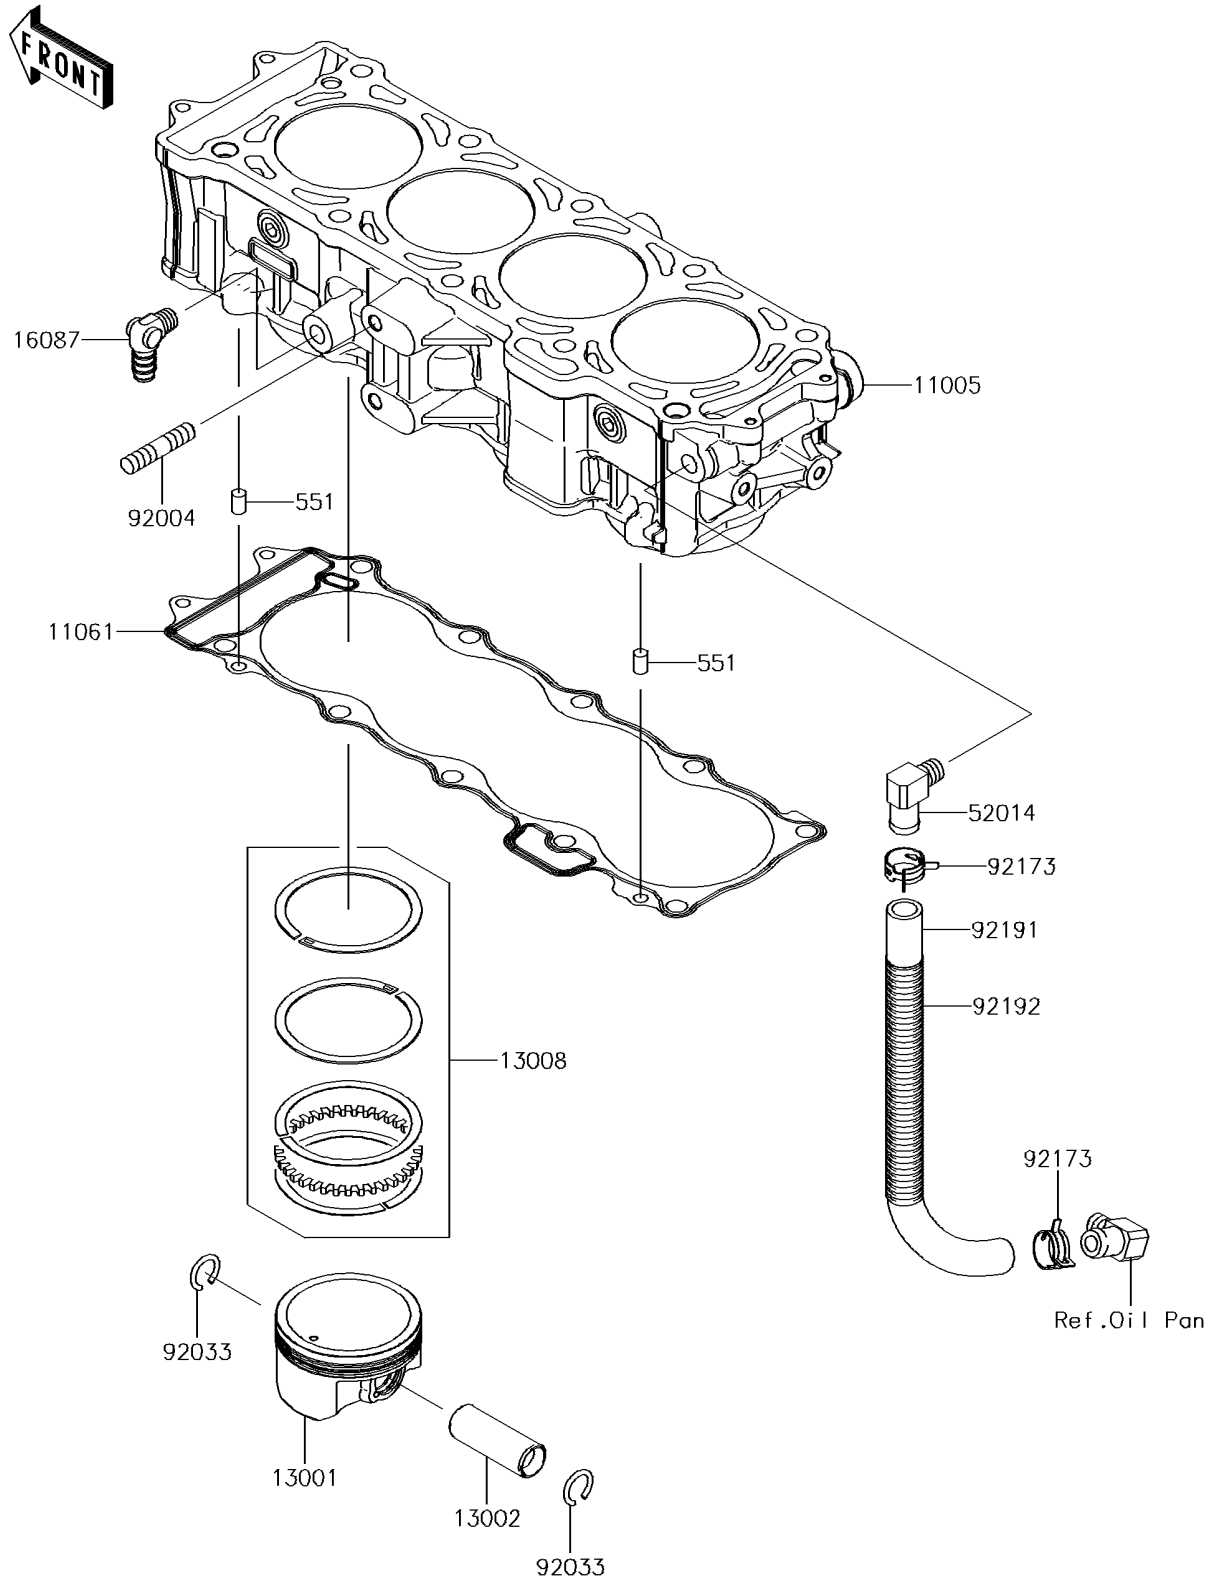

2018 JET SKI® ULTRA® 310R PARTS DIAGRAM

Cylinder/Piston(s)

E1120

2018 JET SKI® ULTRA® 310R PARTS LIST

Cylinder/Piston(s)

ITEM NAME	PART NUMBER	QUANTITY
CYLINDER-ENGINE (Ref # 11005)	11005-0630	1
GASKET,CYLINDER BASE (Ref # 11061)	11061-3770	1
PISTON-ENGINE (Ref # 13001)	13001-0787	1
PIN-PISTON (Ref # 13002)	13002-1131	1
RING-SET-PISTON (Ref # 13008)	13008-0564	1
VALVE-CHECK (Ref # 16087)	16087-3714	1
ELBOW (Ref # 52014)	52014-3717	1
PIN-DOWEL (Ref # 551)	551R0812	1
STUD,10X32 (Ref # 92004)	92004-3759	1
RING-SNAP (Ref # 92033)	92033-1188	1
CLAMP (Ref # 92173)	92173-1039	1
TUBE,BREATHER (Ref # 92191)	92191-3983	1
TUBE,CORRUGATED,L=265 (Ref # 92192)	92192-1083	1