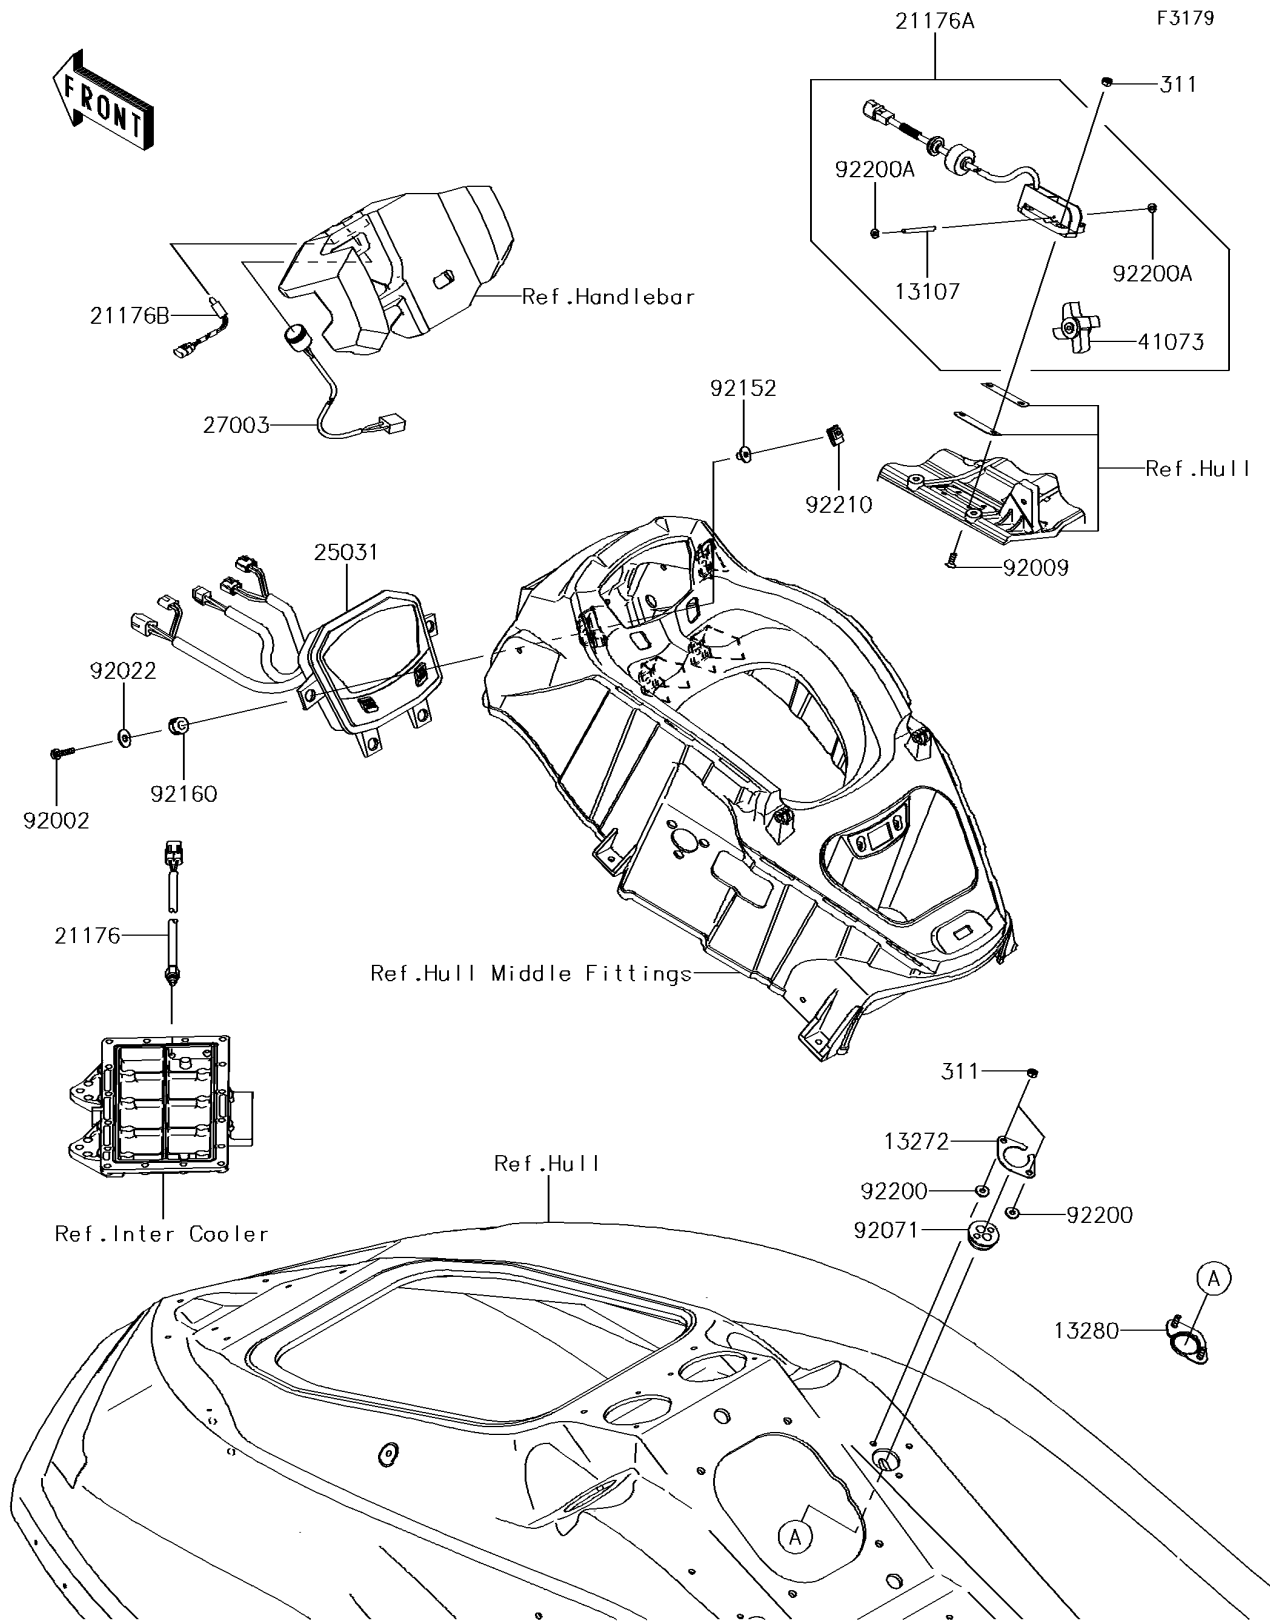

# 2017 JET SKI® ULTRA® 310LX PARTS DIAGRAM

Meters

## 2017 JET SKI® ULTRA® 310LX PARTS LIST

### Meters

ITEM NAME	PART NUMBER	QUANTITY
SHAFT (Ref # 13107)	13107-3807	1
PLATE (Ref # 13272)	13272-3729	1
HOLDER (Ref # 13280)	13280-0724	1
SENSOR,TEMP (Ref # 21176)	21176-0072	1
SENSOR,SPEED (Ref # 21176A)	21176-3775	1
SENSOR,AIR TEMP (Ref # 21176B)	21176-3778	2
METER-ASSY (Ref # 25031)	25031-0689	1
HORN (Ref # 27003)	27003-3706	1
NUT-HEX,6MM (Ref # 311)	311R0600	6
WHEEL-ASSY,PADDLE (Ref # 41073)	41073-3701	1
BOLT,6X25 (Ref # 92002)	92002-3714	4
SCREW,6X16 (Ref # 92009)	92009-3703	4
WASHER,6.5X20X1.5 (Ref # 92022)	92022-3710	4
GROMMET,HARNESS (Ref # 92071)	92071-3790	1
COLLAR (Ref # 92152)	92152-3755	4
DAMPER,10X20X12 (Ref # 92160)	92160-1167	4
WASHER,6.5X16X2.0 (Ref # 92200)	92200-1543	2
WASHER (Ref # 92200A)	92200-3805	2
NUT,6MM (Ref # 92210)	92210-3768	4