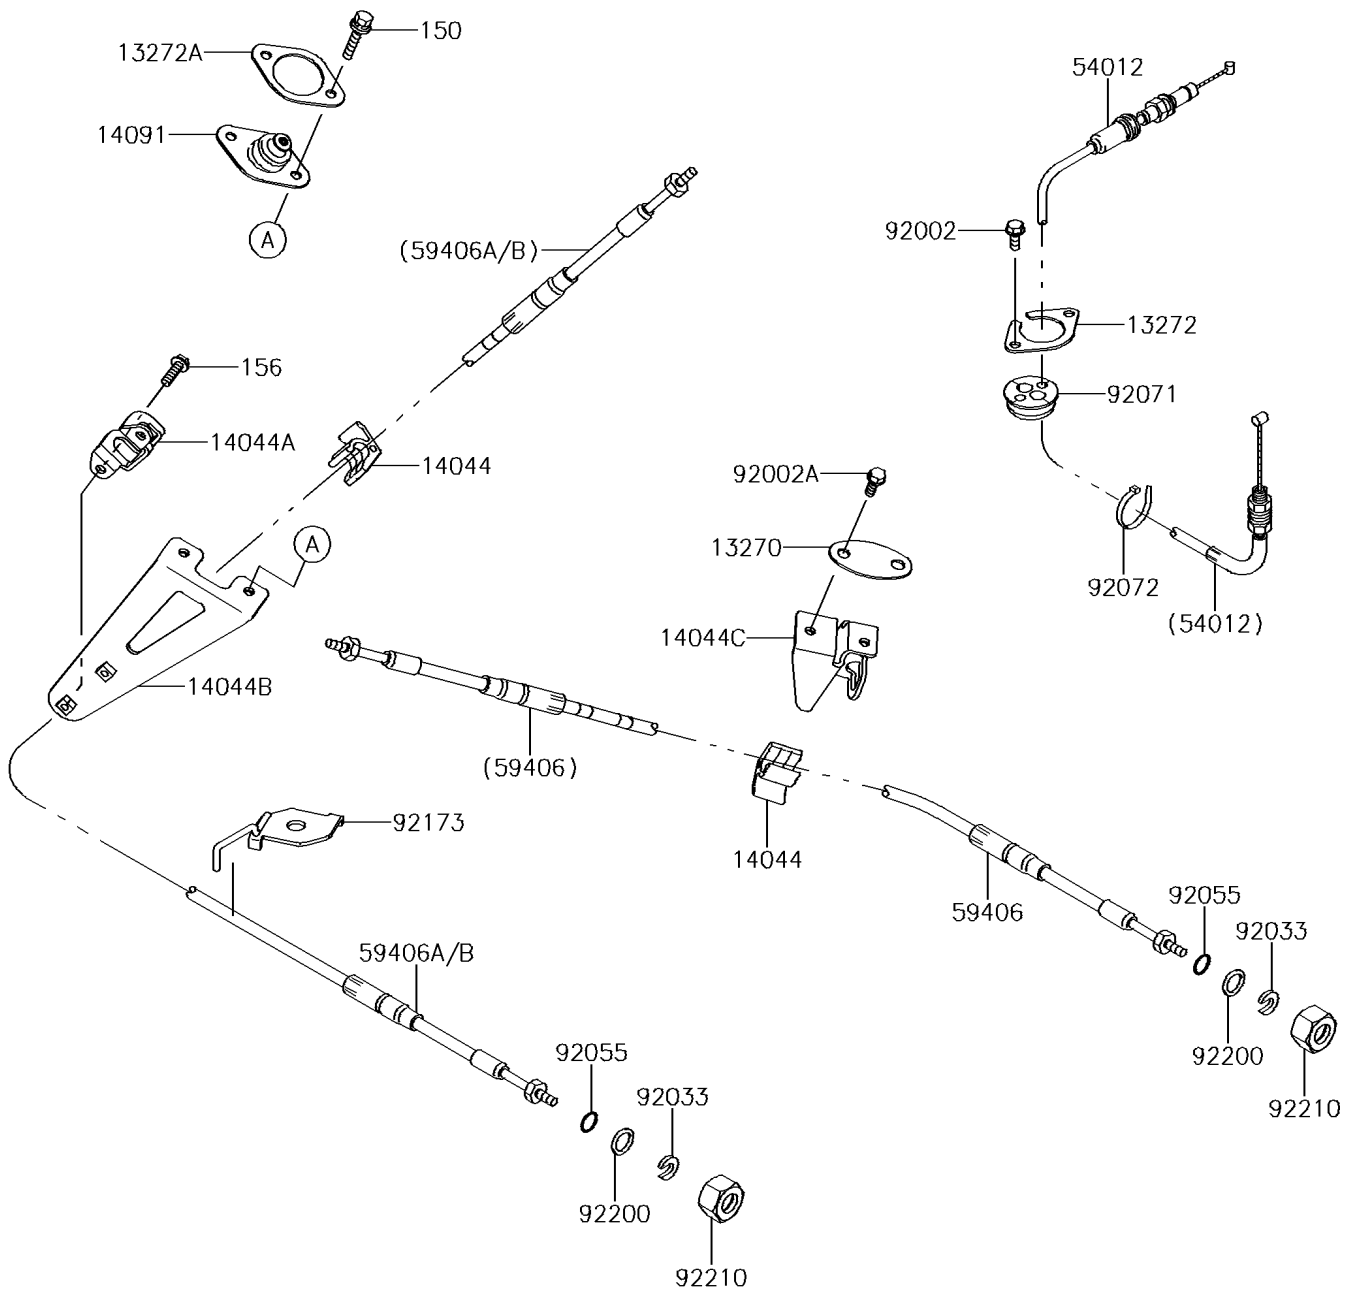

2016 JET SKI® ULTRA® 310LX PARTS DIAGRAM

Cables

F3175

2016 JET SKI® ULTRA® 310LX PARTS LIST

Cables

ITEM NAME	PART NUMBER	QUANTITY
PLATE (Ref # 13270)	13270-3860	1
PLATE (Ref # 13272)	13272-3729	1
PLATE (Ref # 13272A)	13272-3730	1
HOLDER-CABLE (Ref # 14044)	14044-3765	2
HOLDER-CABLE,REVERSE (Ref # 14044A)	14044-3766	1
HOLDER-CABLE,REVERSE (Ref # 14044B)	14044-3767	1
HOLDER-CABLE,STEERING (Ref # 14044C)	14044-3769	1
COVER (Ref # 14091)	14091-3821	1
BOLT-WS,6X25 (Ref # 150)	150R0625	2
BOLT-WP,6X16 (Ref # 156)	156R0616	2
CABLE-THROTTLE (Ref # 54012)	54012-0592	1
CABLE-STRG (Ref # 59406)	59406-0003	1
CABLE-STRG,REVERSE (Ref # 59406A)	59406-0004	1
BOLT,6X16 (Ref # 92002)	92002-3728	2
BOLT,6X20 (Ref # 92002A)	92002-3755	2
RING-SNAP (Ref # 92033)	92033-3735	2
RING-O (Ref # 92055)	92055-3778	2
GROMMET,HARNESS (Ref # 92071)	92071-3790	1
BAND,L=368.3 (Ref # 92072)	92072-3872	1
CLAMP (Ref # 92173)	92173-3704	1
WASHER,14.5X20X1.5 (Ref # 92200)	92200-3793	2
NUT,22MM (Ref # 92210)	92210-3772	2