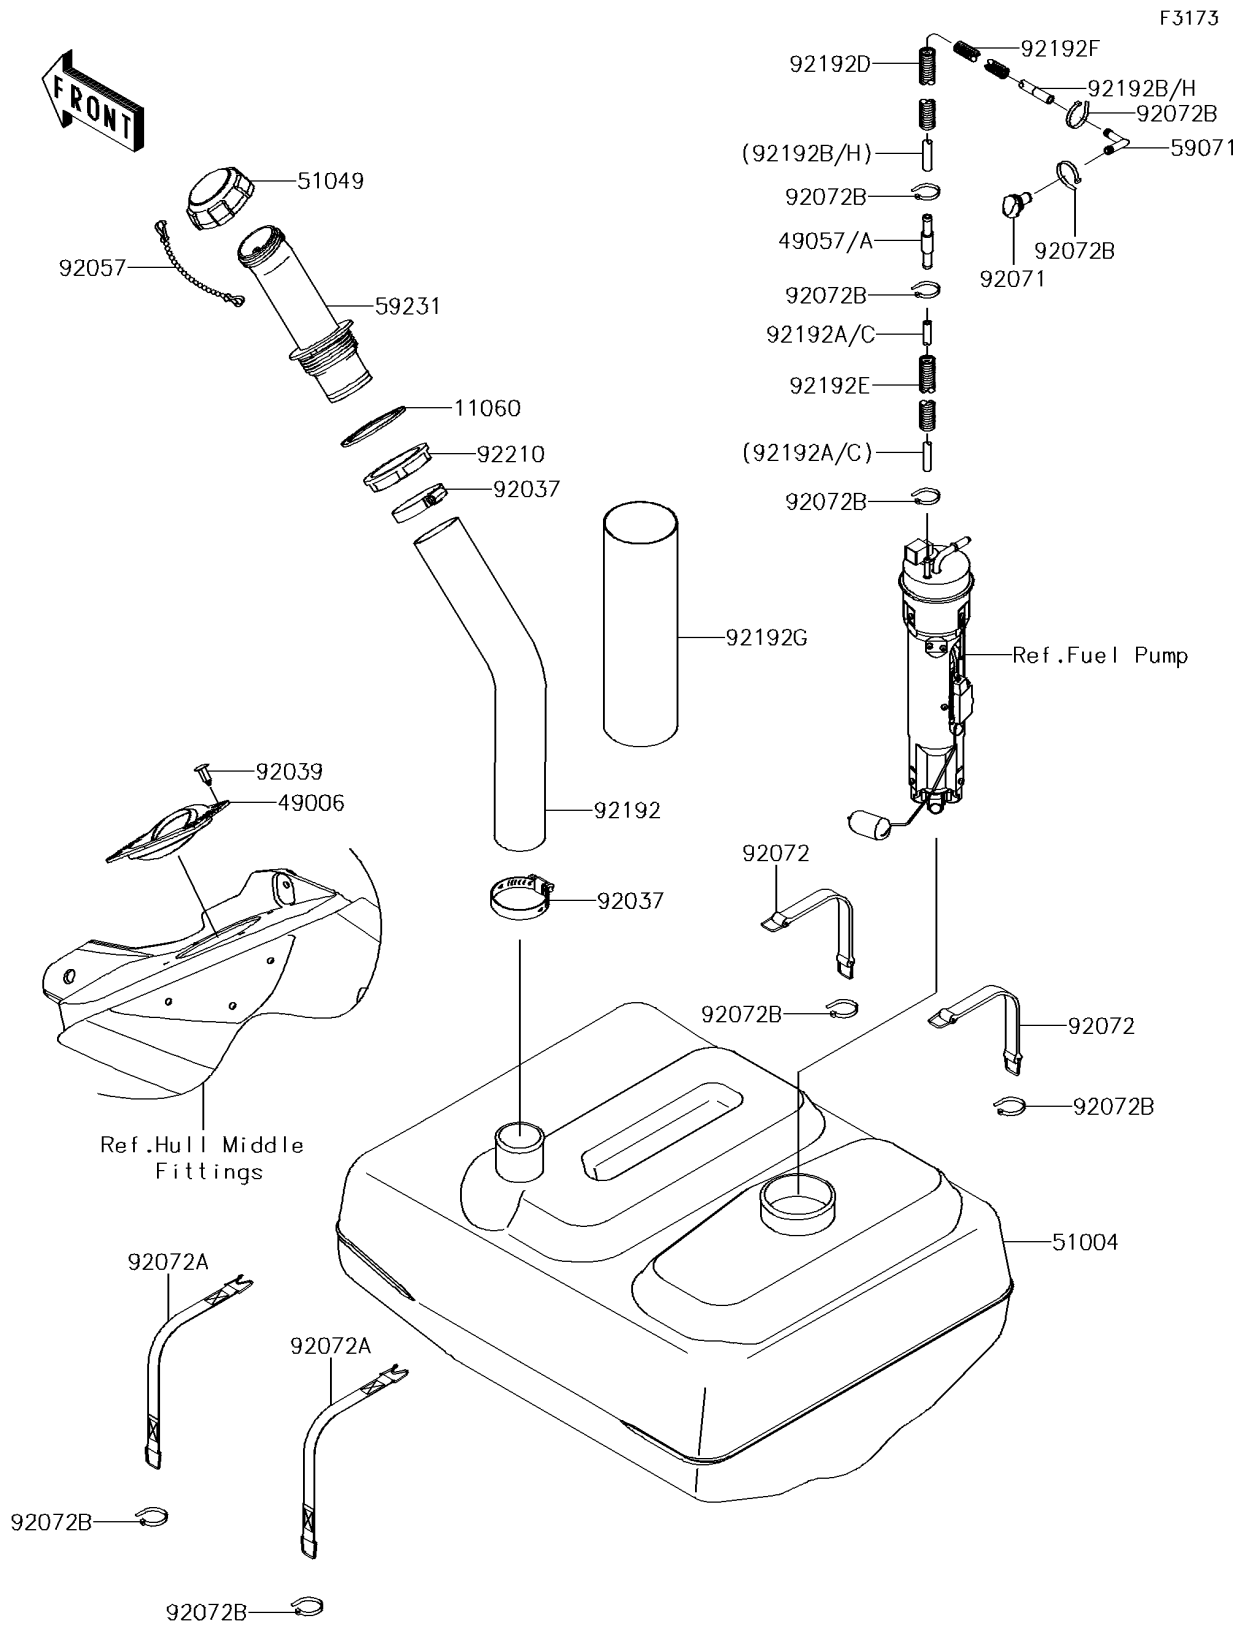

2018 JET SKI® ULTRA® 310LX PARTS DIAGRAM

Fuel Tank

2018 JET SKI® ULTRA® 310LX PARTS LIST

Fuel Tank

ITEM NAME	PART NUMBER	QUANTITY
-----------	-------------	----------