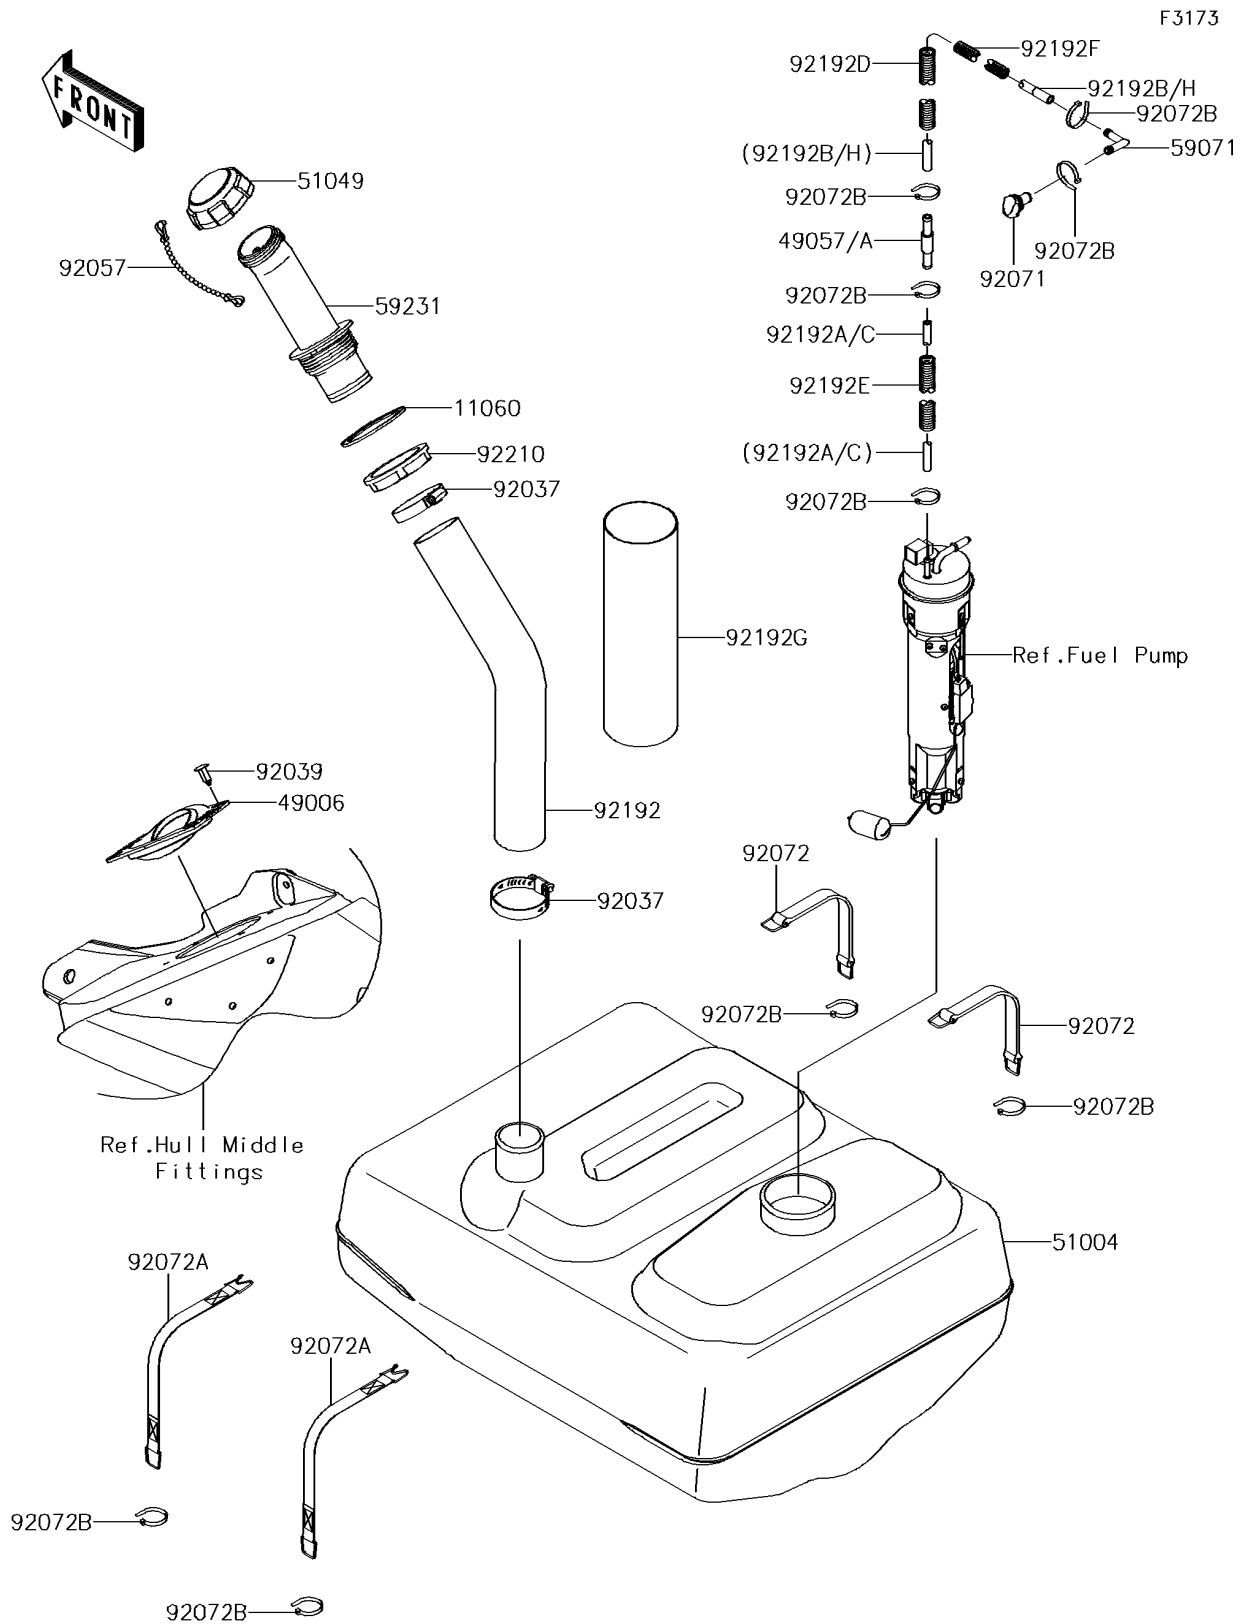

2015 JET SKI® ULTRA® 310LX

PARTS DIAGRAM

Fuel Tank

2015 JET SKI® ULTRA® 310LX

PARTS LIST

Fuel Tank

ITEM NAME	PART NUMBER	QUANTITY
GASKET,FUEL-FILLER (Ref # 11060)	11060-3780	1
BOOT (Ref # 49006)	49006-3719	1
VALVE-RELIEF (Ref # 49057A)	49057-3707	1
TANK-FUEL (Ref # 51004)	51004-0710	1
CAP-TANK,FUEL (Ref # 51049)	51049-0713	1
JOINT (Ref # 59071)	59071-3736	1
FILLER,FUEL TANK (Ref # 59231)	59231-3727	1
CLAMP (Ref # 92037)	92037-3738	2
RIVET (Ref # 92039)	92039-3788	4
CHAIN,COVER,L=100 (Ref # 92057)	92057-3704	1
GROMMET (Ref # 92071)	92071-3841	1
BAND (Ref # 92072)	92072-3845	2
BAND (Ref # 92072A)	92072-3847	2
BAND,L=100.08 (Ref # 92072B)	92072-3882	9
TUBE,FUEL TANK-FILLER (Ref # 92192)	92192-1044	1
TUBE,5.8X11X100 (Ref # 92192A)	92192-1103	1
TUBE,CORRUGATED,15.3X20.6X650 (Ref # 92192D)	92192-3748	1
TUBE,CORRUGATED,L=120 (Ref # 92192E)	92192-3749	1
TUBE,CORRUGATED,L=350 (Ref # 92192F)	92192-3788	1
TUBE,86X89X300 (Ref # 92192G)	92192-3822	1
TUBE,5.8X10.8X1000 (Ref # 92192H)	92192-3849	1
NUT,FUEL FILLER (Ref # 92210)	92210-3802	1