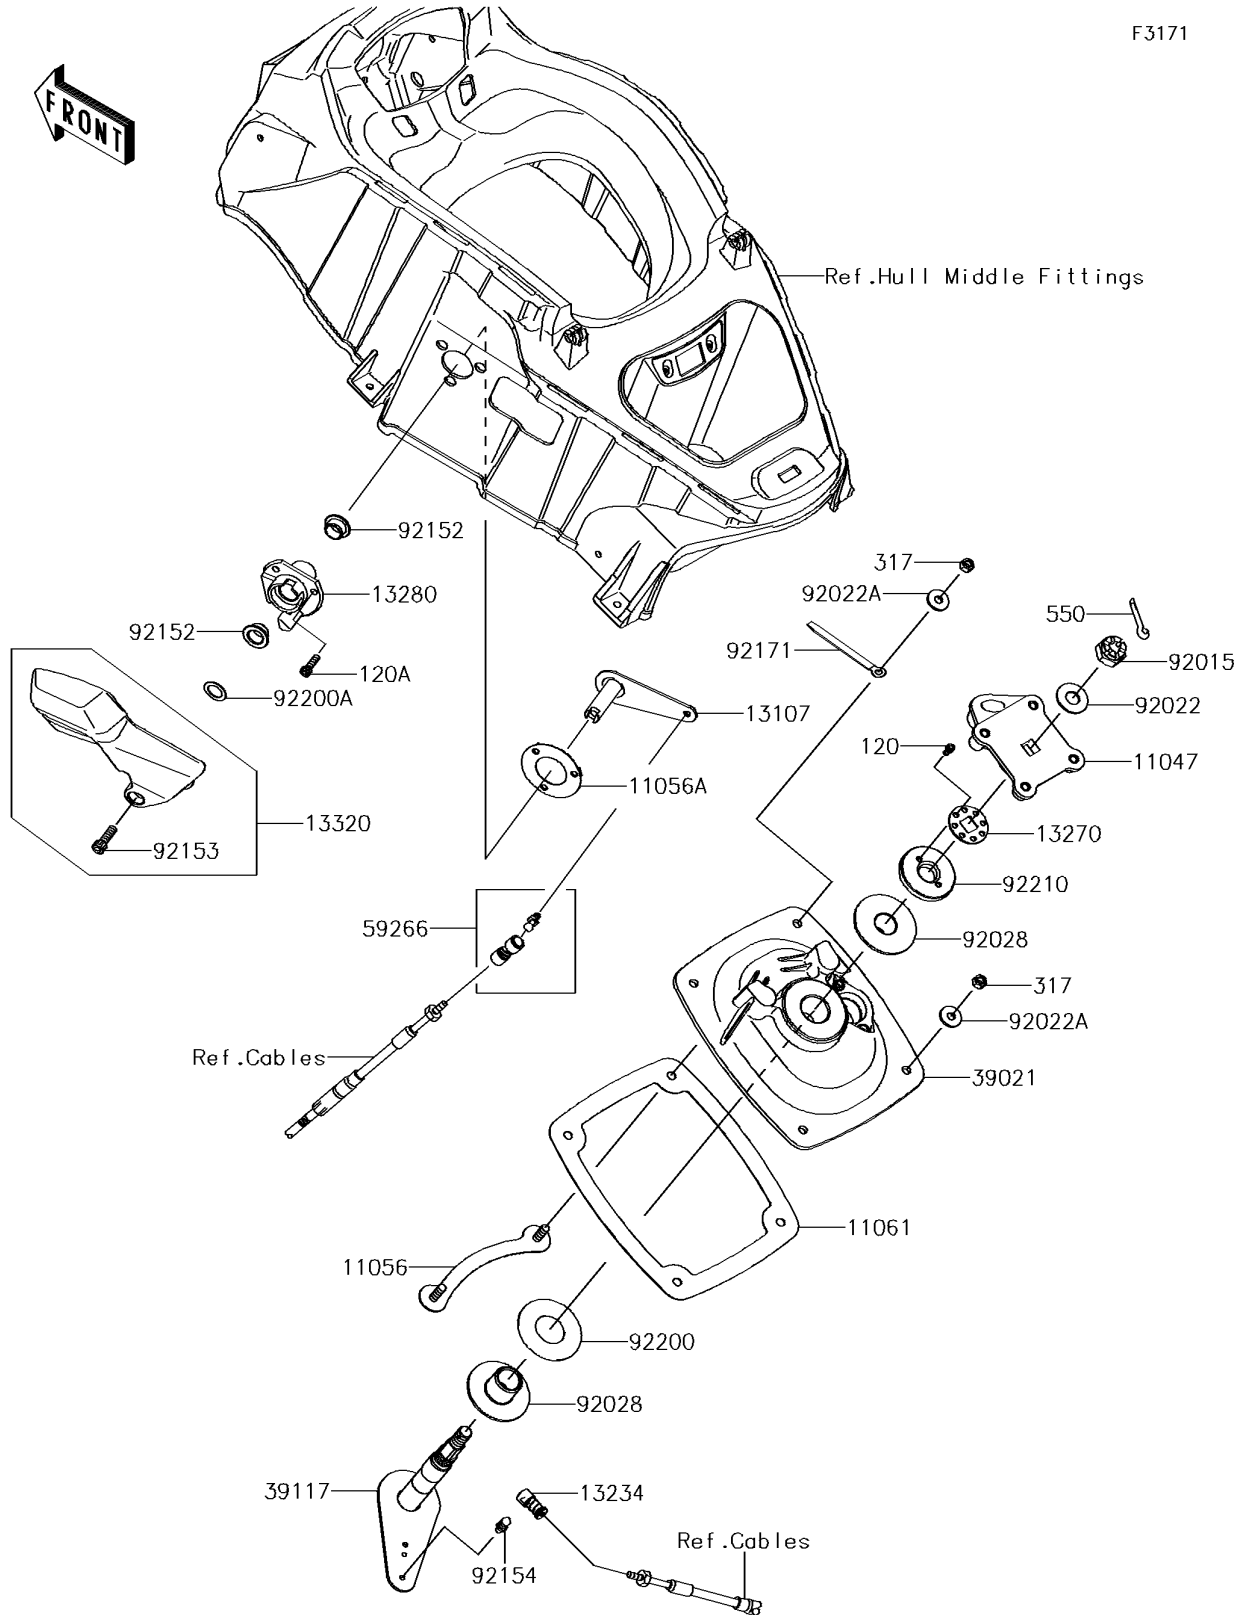

2017 JET SKI® ULTRA® 310LX PARTS DIAGRAM

Handle Pole

F3171

2017 JET SKI® ULTRA® 310LX PARTS LIST

Handle Pole

ITEM NAME	PART NUMBER	QUANTITY
BRACKET,HANDLE HOLDER (Ref # 11047)	11047-3759	1
BRACKET,HANDLE POLE BRACKET (Ref # 11056)	11056-3712	2
BRACKET (Ref # 11056A)	11056-3713	1
GASKET,HANDLE POLE BRACKET (Ref # 11061)	11061-3739	1
BOLT-SOCKET,5X10 (Ref # 120)	120R0510	2
BOLT-SOCKET,6X20 (Ref # 120A)	120R0620	3
SHAFT (Ref # 13107)	13107-3799	1
SHAFT-COMP (Ref # 13234)	13234-3713	1
PLATE,STEERING NUT (Ref # 13270)	13270-3808	1
HOLDER (Ref # 13280)	13280-0790	1
LEVER-ASSY,REVERSE (Ref # 13320)	13320-0027	1
NUT-HEX-SMALL,8MM (Ref # 317)	317R0800	4
BRACKET-HANDLE POLE (Ref # 39021)	39021-3716	1
SHAFT-STRG (Ref # 39117)	39117-3715	1
PIN-COTTER,3X35 (Ref # 550)	550S3035	1
JOINT-BALL (Ref # 59266)	59266-3710	1
NUT,CASTLE,14MM (Ref # 92015)	92015-3805	1
WASHER,15X34X2.0 (Ref # 92022)	92022-3738	1
WASHER,8.4X23X2.5 (Ref # 92022A)	92022-3744	4
BUSHING,STEERING (Ref # 92028)	92028-3748	2
COLLAR (Ref # 92152)	92152-3748	2
BOLT,SOCKET,8X25 (Ref # 92153)	92153-3739	1
BOLT,BALL,6MM (Ref # 92154)	92154-3710	1
CLAMP,L=150 (Ref # 92171)	92171-3717	1
WASHER,32.5X70X2 (Ref # 92200)	92200-3718	1
WASHER,16.5X25X1 (Ref # 92200A)	92200-3800	1
NUT,STEERING SHAFT,22MM (Ref # 92210)	92210-3800	1