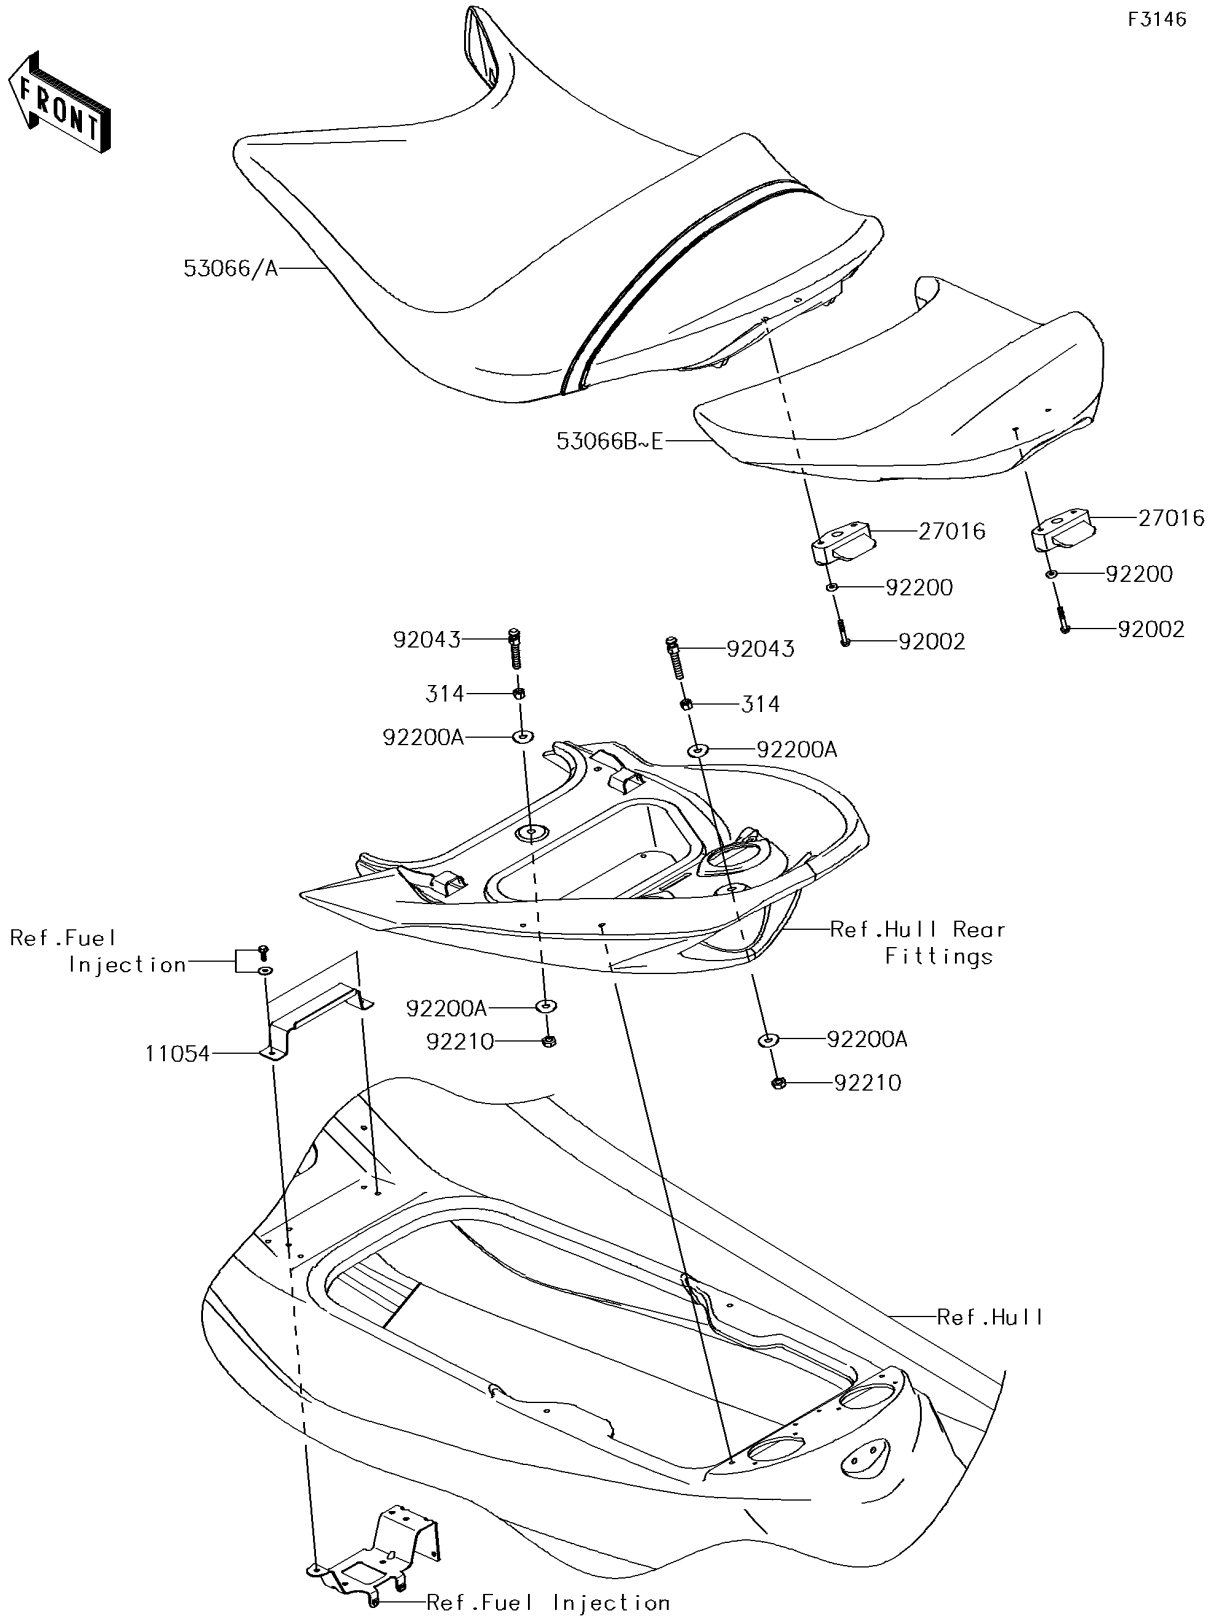

2017 JET SKI® ULTRA® 310LX PARTS DIAGRAM

Seat

F3146

2017 JET SKI® ULTRA® 310LX PARTS LIST

Seat

ITEM NAME	PART NUMBER	QUANTITY
BRACKET,FRONT SEAT (Ref # 11054)	11054-3702	1
LOCK-ASSY,SEAT,FR&RR (Ref # 27016)	27016-3758	2
NUT-HEX-FINE,10MM (Ref # 314)	314R1000	2
SEAT-ASSY,FR,BLACK+GRN+BLK (Ref # 53066A)	53066-0408-55R	1
SEAT-ASSY,RR,BLACK+GRN+GRY (Ref # 53066C)	53066-0416-55S	1
SEAT-ASSY,RR,BLACK+GRN+GRY (Ref # 53066E)	53066-0417-55S	1
BOLT,6X40 (Ref # 92002)	92002-3716	4
PIN (Ref # 92043)	92043-3763	2
WASHER,6.5X16X2.0 (Ref # 92200)	92200-1543	4
WASHER (Ref # 92200A)	92200-3762	4
NUT,LOCK,10MM (Ref # 92210)	92210-3792	2