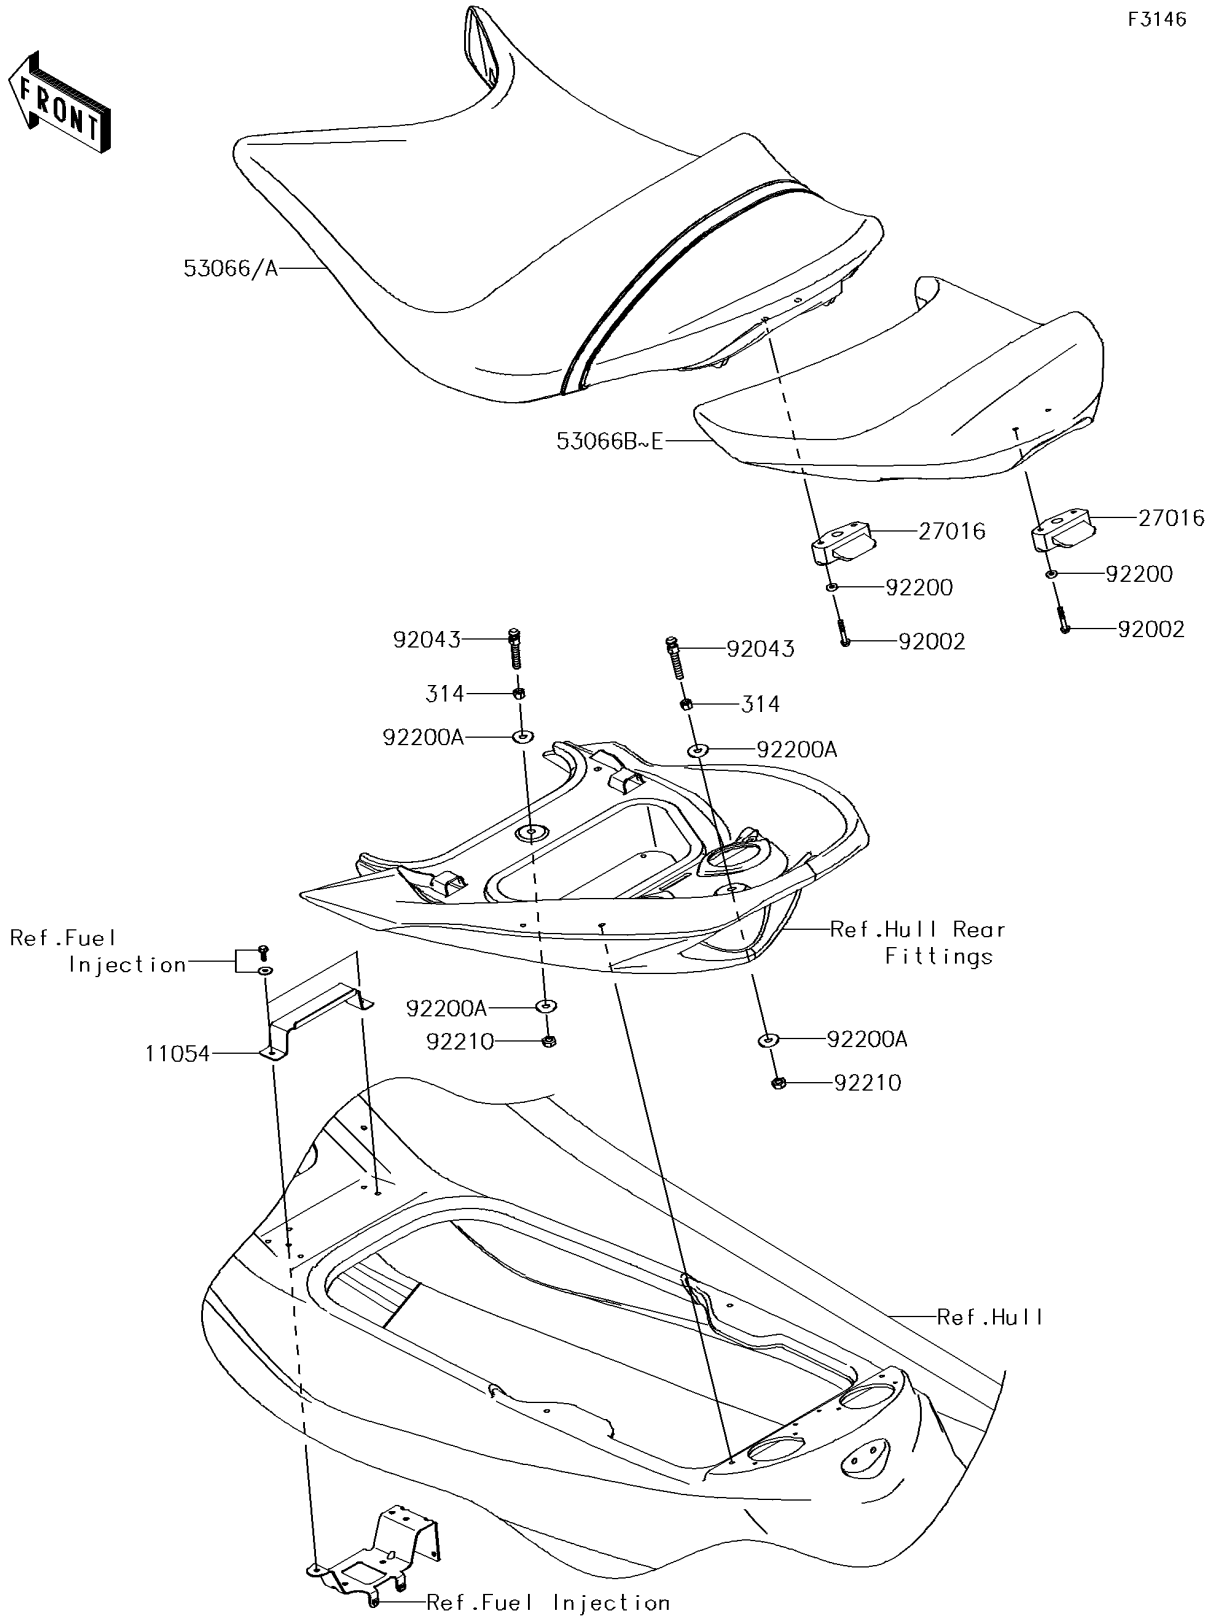

# 2016 JET SKI® ULTRA® 310LX PARTS DIAGRAM

Seat

F3146

## 2016 JET SKI® ULTRA® 310LX PARTS LIST

### Seat

ITEM NAME	PART NUMBER	QUANTITY
BRACKET,FRONT SEAT (Ref # 11054)	11054-3702	1
LOCK-ASSY,SEAT,FR&RR (Ref # 27016)	27016-3758	2
NUT-HEX-FINE,10MM (Ref # 314)	314R1000	2
SEAT-ASSY,FR,BLK/GRN+BAND BLK (Ref # 53066)	53066-0408-41R	1
SEAT-ASSY,RR,BLACK/GREEN (Ref # 53066B)	53066-0416-41S	1
SEAT-ASSY,RR,BLACK/GREEN (Ref # 53066D)	53066-0417-41S	1
BOLT,6X40 (Ref # 92002)	92002-3716	4
PIN (Ref # 92043)	92043-3763	2
WASHER,6.5X16X2.0 (Ref # 92200)	92200-1543	4
WASHER (Ref # 92200A)	92200-3762	4
NUT,LOCK,10MM (Ref # 92210)	92210-3792	2