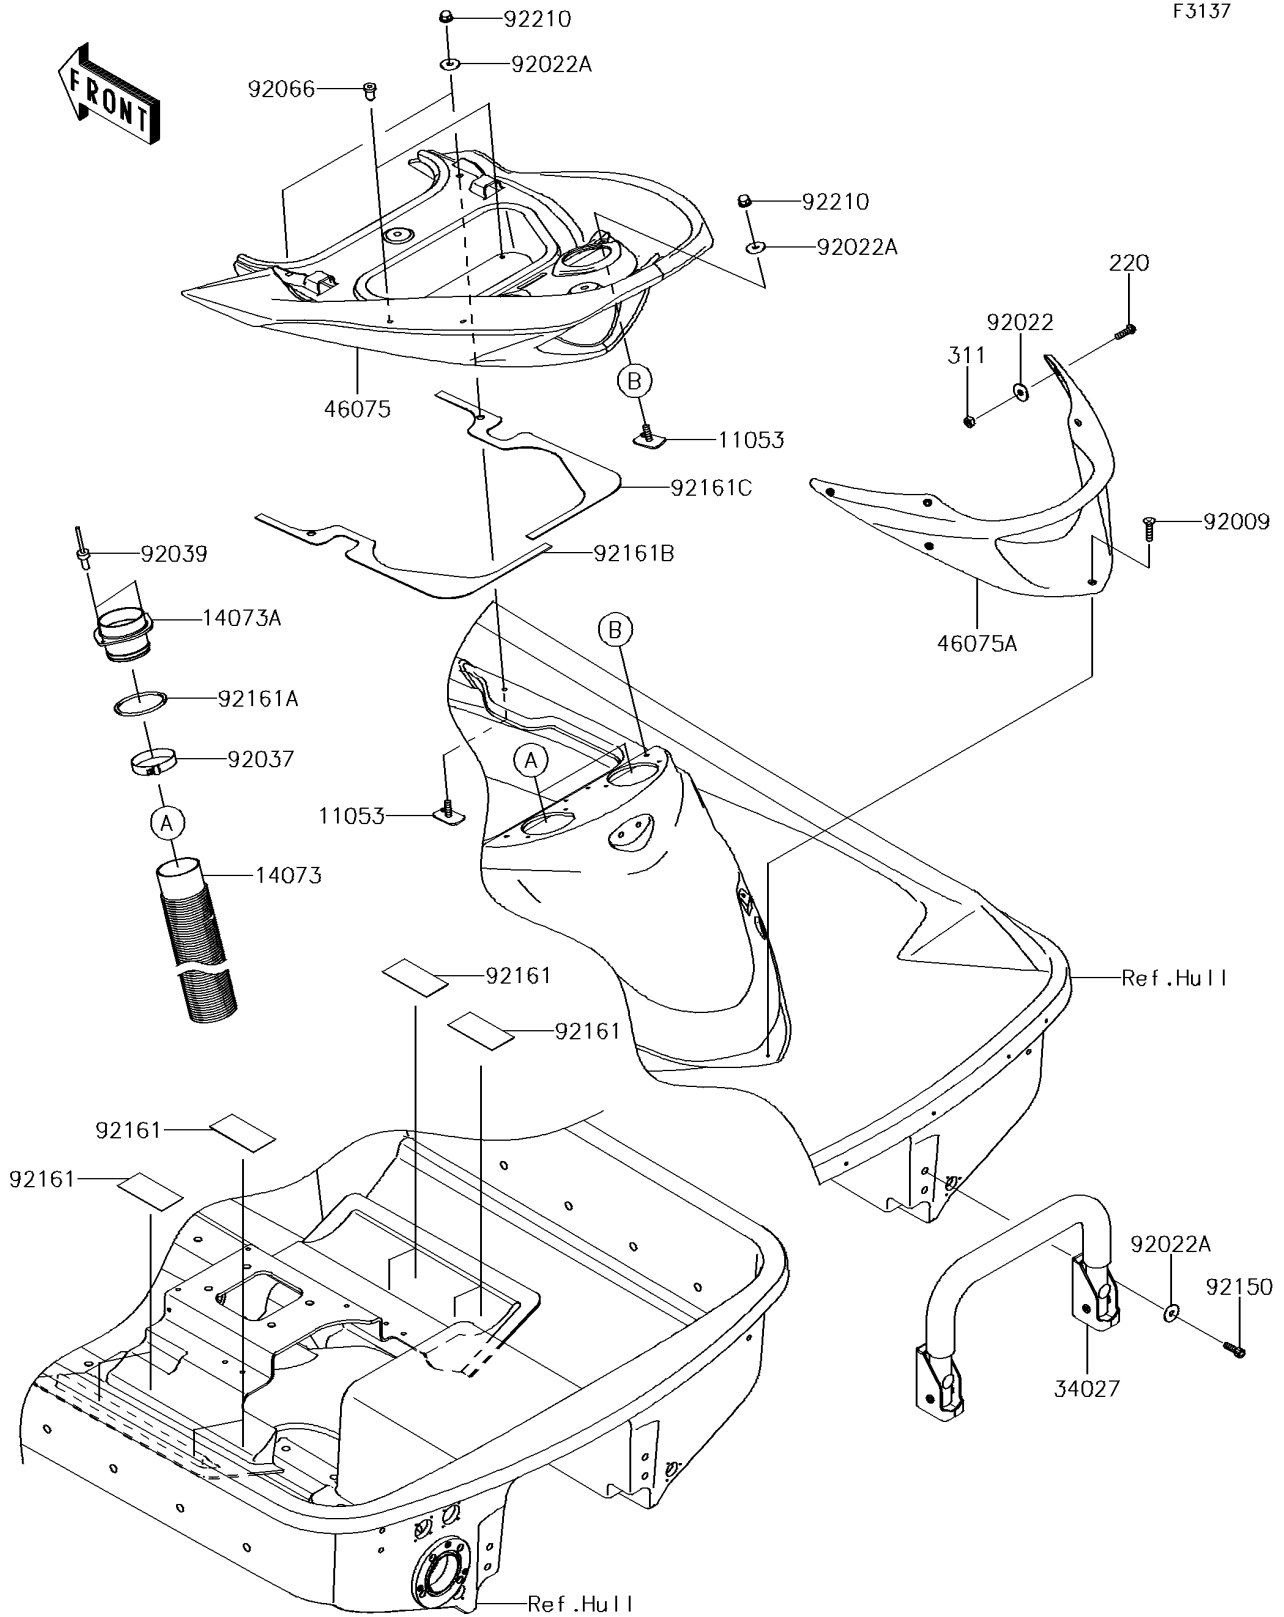

2017 JET SKI® ULTRA® 310LX PARTS DIAGRAM

Hull Rear Fittings

F3137

2017 JET SKI® ULTRA® 310LX PARTS LIST

Hull Rear Fittings

ITEM NAME	PART NUMBER	QUANTITY
BRACKET (Ref # 11053)	11053-3776	4
DUCT,L=800 (Ref # 14073)	14073-3804	2
DUCT (Ref # 14073A)	14073-3805	2
SCREW-PAN-CROS,6X20 (Ref # 220)	220R0620	6
NUT-HEX,6MM (Ref # 311)	311AA0600	6
STEP-ASSY (Ref # 34027)	34027-0067	1
GRIP,RR (Ref # 46075)	46075-0589	1
GRIP,HANDLE (Ref # 46075A)	46075-3765	1
SCREW,TAPPING,6X20 (Ref # 92009)	92009-3842	1
WASHER,6.5X20X1.6 (Ref # 92022)	92022-1557	6
WASHER,6.5X20X1.5 (Ref # 92022A)	92022-3710	8
CLAMP (Ref # 92037)	92037-3738	2
RIVET (Ref # 92039)	92039-3775	4
PLUG (Ref # 92066)	92066-3773	2
BOLT,SOCKET,6X18 (Ref # 92150)	92150-3775	4
DAMPER (Ref # 92161)	92161-3728	8
DAMPER (Ref # 92161A)	92161-3769	2
DAMPER (Ref # 92161B)	92161-3781	1
DAMPER (Ref # 92161C)	92161-3782	1
NUT,CAP,6MM (Ref # 92210)	92210-3785	4