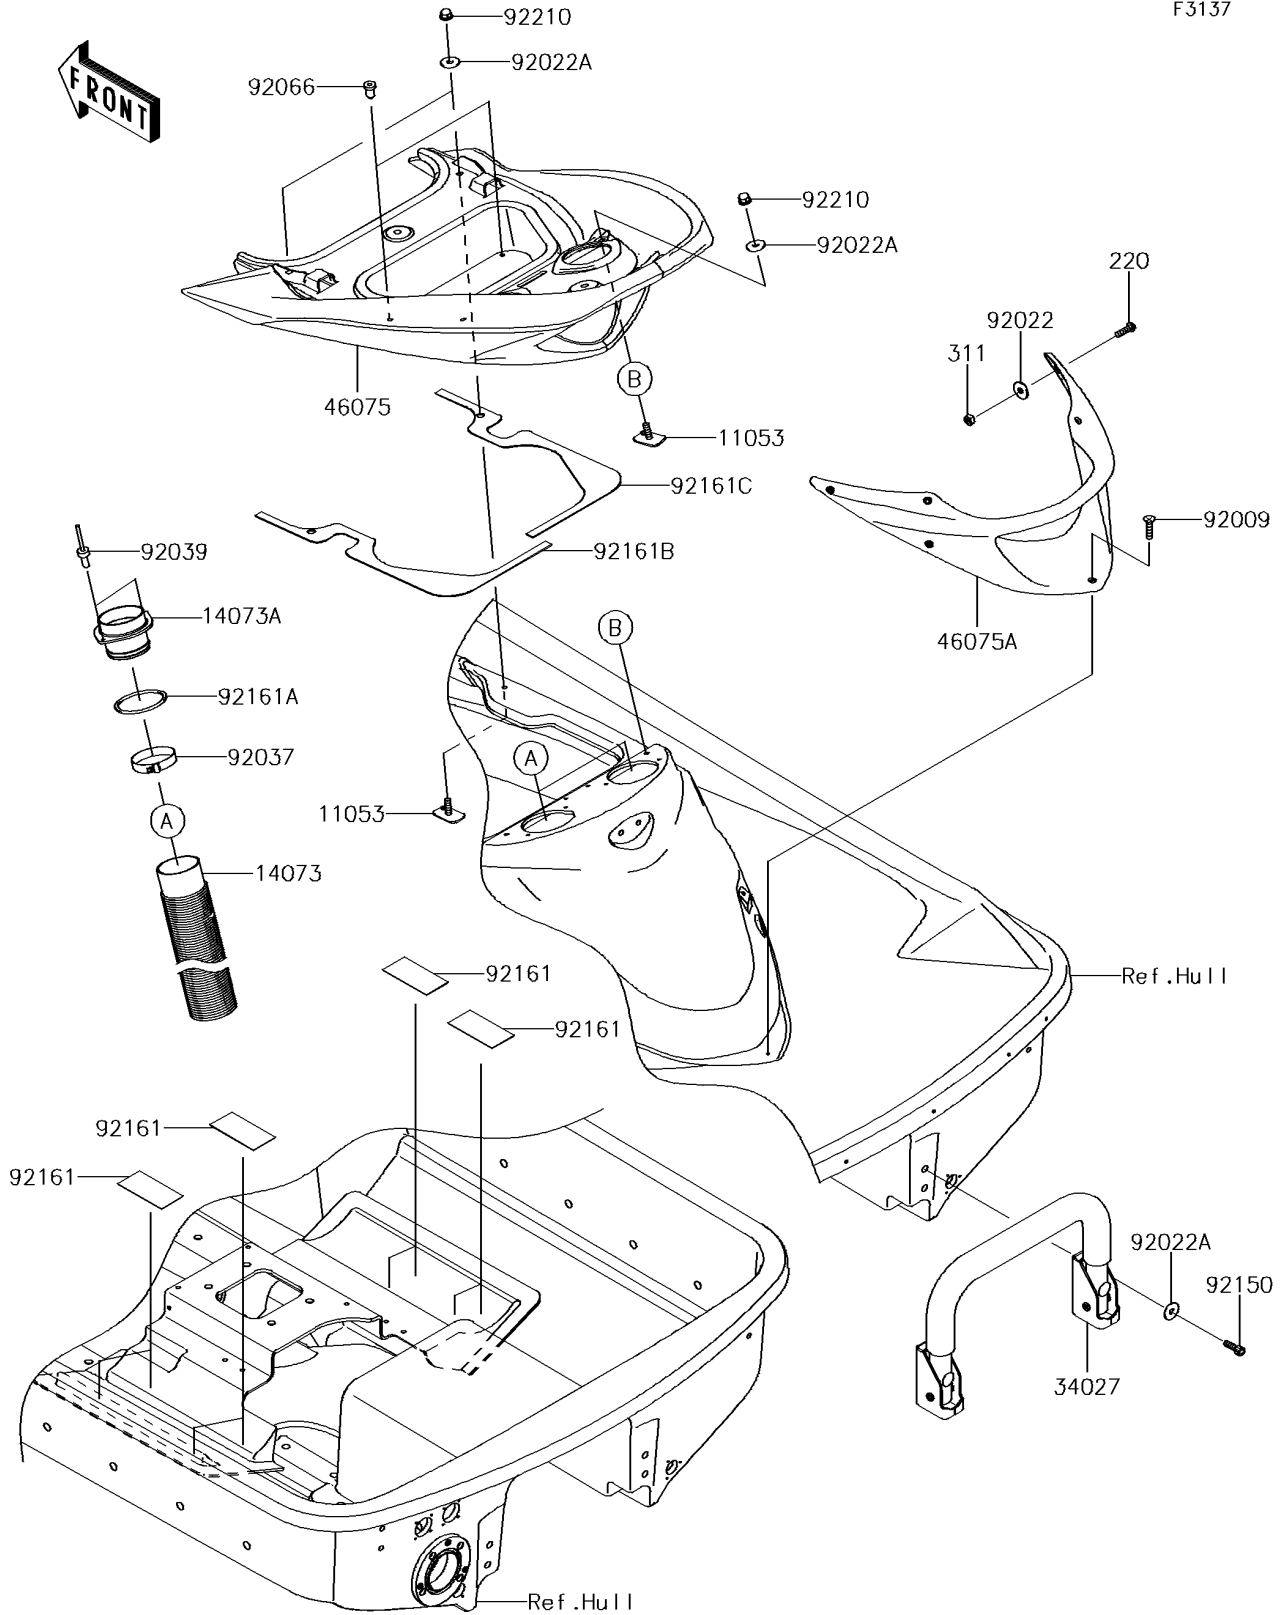

# 2015 JET SKI® ULTRA® 310LX PARTS DIAGRAM

## Hull Rear Fittings

F3137

## 2015 JET SKI® ULTRA® 310LX PARTS LIST

### Hull Rear Fittings

| ITEM NAME                        | PART NUMBER | QUANTITY |
|----------------------------------|-------------|----------|
| BRACKET (Ref # 11053)            | 11053-3776  | 4        |
| DUCT,L=800 (Ref # 14073)         | 14073-3804  | 2        |
| DUCT (Ref # 14073A)              | 14073-3805  | 2        |
| SCREW-PAN-CROS,6X20 (Ref # 220)  | 220R0620    | 6        |
| NUT-HEX,6MM (Ref # 311)          | 311AA0600   | 6        |
| STEP-ASSY (Ref # 34027)          | 34027-0067  | 1        |
| GRIP,RR (Ref # 46075)            | 46075-0589  | 1        |
| GRIP,HANDLE (Ref # 46075A)       | 46075-3765  | 1        |
| SCREW,TAPPING,6X20 (Ref # 92009) | 92009-3842  | 1        |
| WASHER,6.5X20X1.6 (Ref # 92022)  | 92022-1557  | 6        |
| WASHER,6.5X20X1.5 (Ref # 92022A) | 92022-3710  | 8        |
| CLAMP (Ref # 92037)              | 92037-3738  | 2        |
| RIVET (Ref # 92039)              | 92039-3775  | 4        |
| PLUG (Ref # 92066)               | 92066-3773  | 2        |
| BOLT,SOCKET,6X18 (Ref # 92150)   | 92150-3775  | 4        |
| DAMPER (Ref # 92161)             | 92161-3728  | 8        |
| DAMPER (Ref # 92161A)            | 92161-3769  | 2        |
| DAMPER (Ref # 92161B)            | 92161-3781  | 1        |
| DAMPER (Ref # 92161C)            | 92161-3782  | 1        |
| NUT,CAP,6MM (Ref # 92210)        | 92210-3785  | 4        |