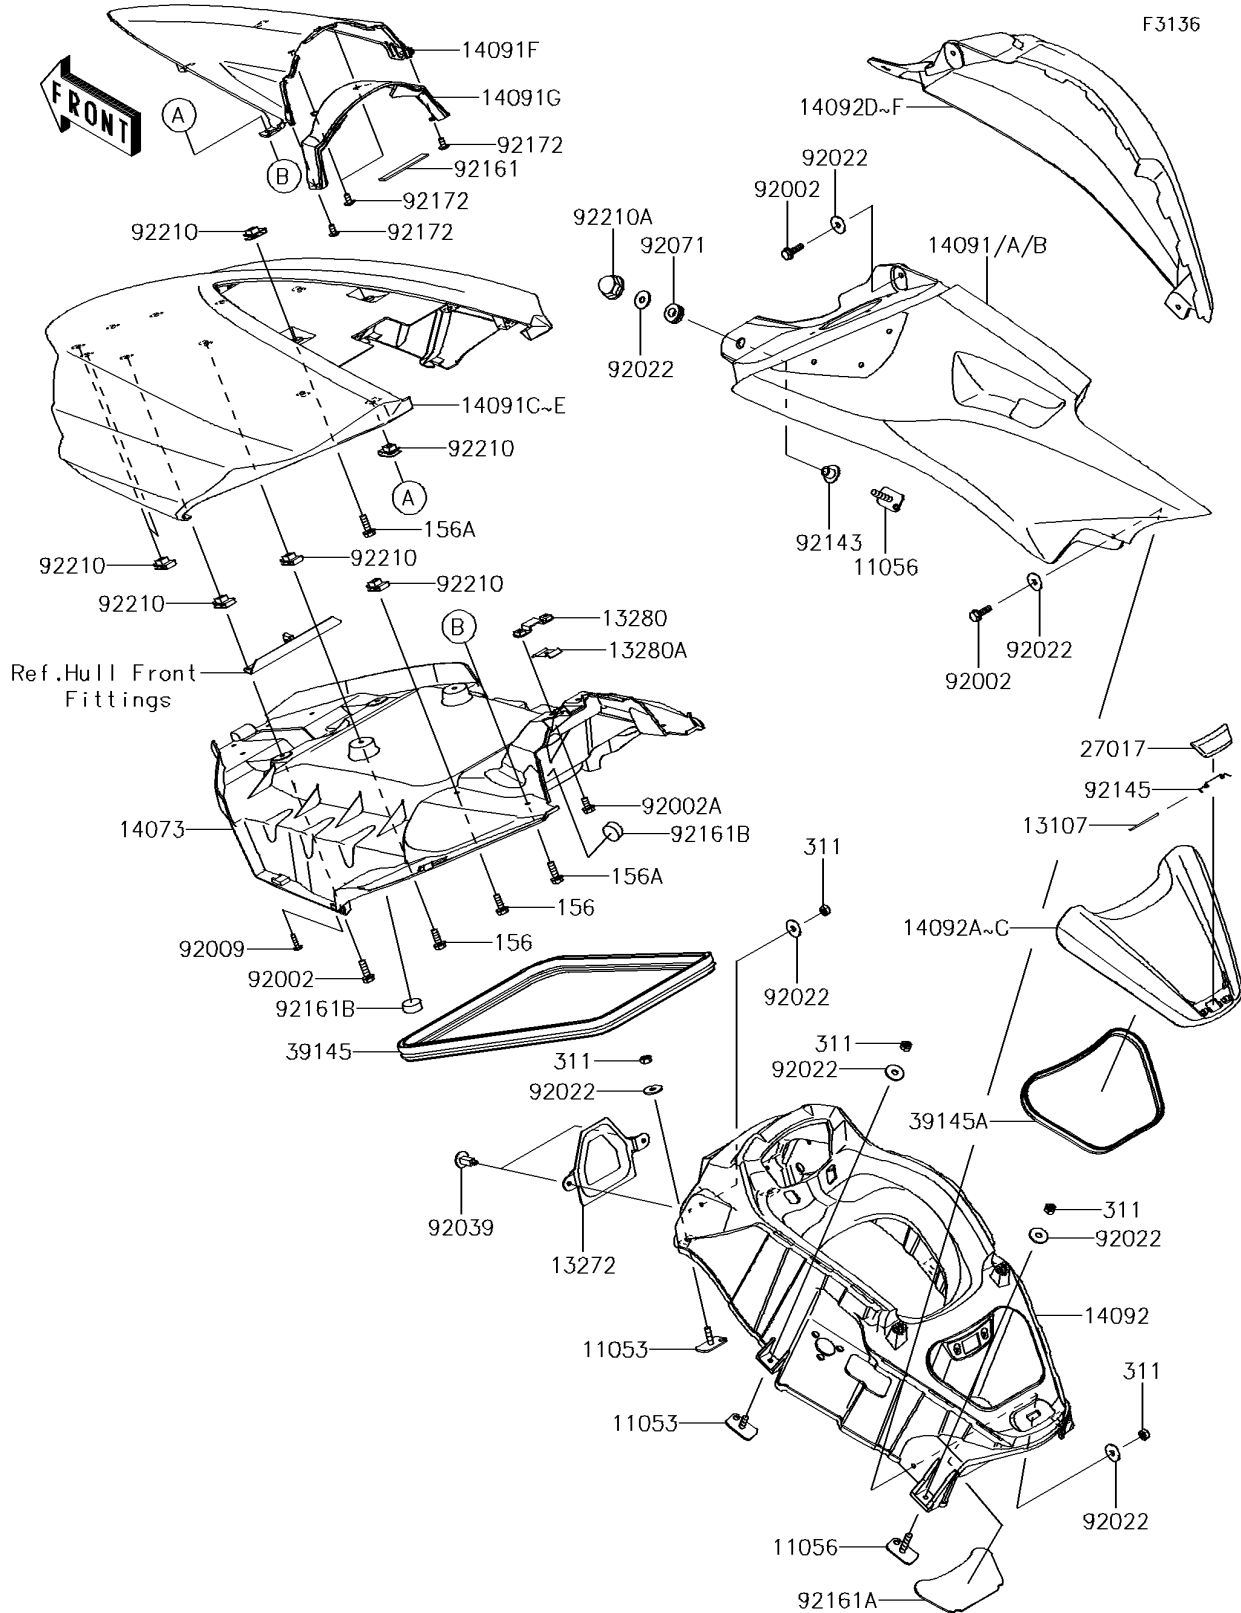

# 2017 JET SKI® ULTRA® 310LX PARTS DIAGRAM

## Hull Middle Fittings

### Hull Middle Fittings

ITEM NAME	PART NUMBER	QUANTITY
BRACKET (Ref # 11053)	11053-3776	4
BRACKET (Ref # 11056)	11056-3724	4
SHAFT (Ref # 13107)	13107-3790	1
PLATE,INTAKE COVER (Ref # 13272)	13272-1221	1
HOLDER,ROD (Ref # 13280)	13280-3749	1
HOLDER,ROD (Ref # 13280A)	13280-3751	1
DUCT,HATCH,INNER (Ref # 14073)	14073-3837	1
COVER,SIDE,LH,C.L.GREEN (Ref # 14091A)	14091-3780-57A	1
COVER,FR HATCH,C.L.GREEN (Ref # 14091D)	14091-3824-57A	1
COVER,METER,FR (Ref # 14091F)	14091-3825	1
COVER,METER,RR (Ref # 14091G)	14091-3826	1
COVER,HANDLE,F.BLACK (Ref # 14092)	14092-1154-6Z	1
COVER,CENTER STORAGE,C.L.GREEN (Ref # 14092B)	14092-3701-57A	1
COVER,SIDE,RH,C.L.GREEN (Ref # 14092E)	14092-3708-57A	1
BOLT-WP,6X18 (Ref # 156)	156R0618	4
LOCK,CENTER STORAGE (Ref # 27017)	27017-3726	1
TRIM-SEAL (Ref # 39145)	39145-3793	1
TRIM-SEAL,L=720 (Ref # 39145A)	39145-3802	1
BOLT,6X20 (Ref # 92002)	92002-3755	6
BOLT,6X12 (Ref # 92002A)	92002-3763	2
SCREW,TAPPING,4X16 (Ref # 92009)	92009-3849	2
WASHER,6.5X20X1.5 (Ref # 92022)	92022-3710	16
RIVET (Ref # 92039)	92039-3788	2
GROMMET (Ref # 92071)	92071-3716	2
COLLAR (Ref # 92143)	92143-3750	2
SPRING (Ref # 92145)	92145-3729	1
DAMPER,16X100X3.18 (Ref # 92161)	92161-0968	1
DAMPER,CENTER STORAGE (Ref # 92161A)	92161-3773	1
DAMPER (Ref # 92161B)	92161-3790	4

### Hull Middle Fittings

ITEM NAME	PART NUMBER	QUANTITY
SCREW,5X12 (Ref # 92172)	92172-3714	4
NUT,6MM (Ref # 92210)	92210-3768	14
NUT,CAP,6MM (Ref # 92210A)	92210-3785	2
BOLT-WP,6X20 (Ref # 156A)	156R0620	4
NUT-HEX,6MM (Ref # 311)	311R0600	10