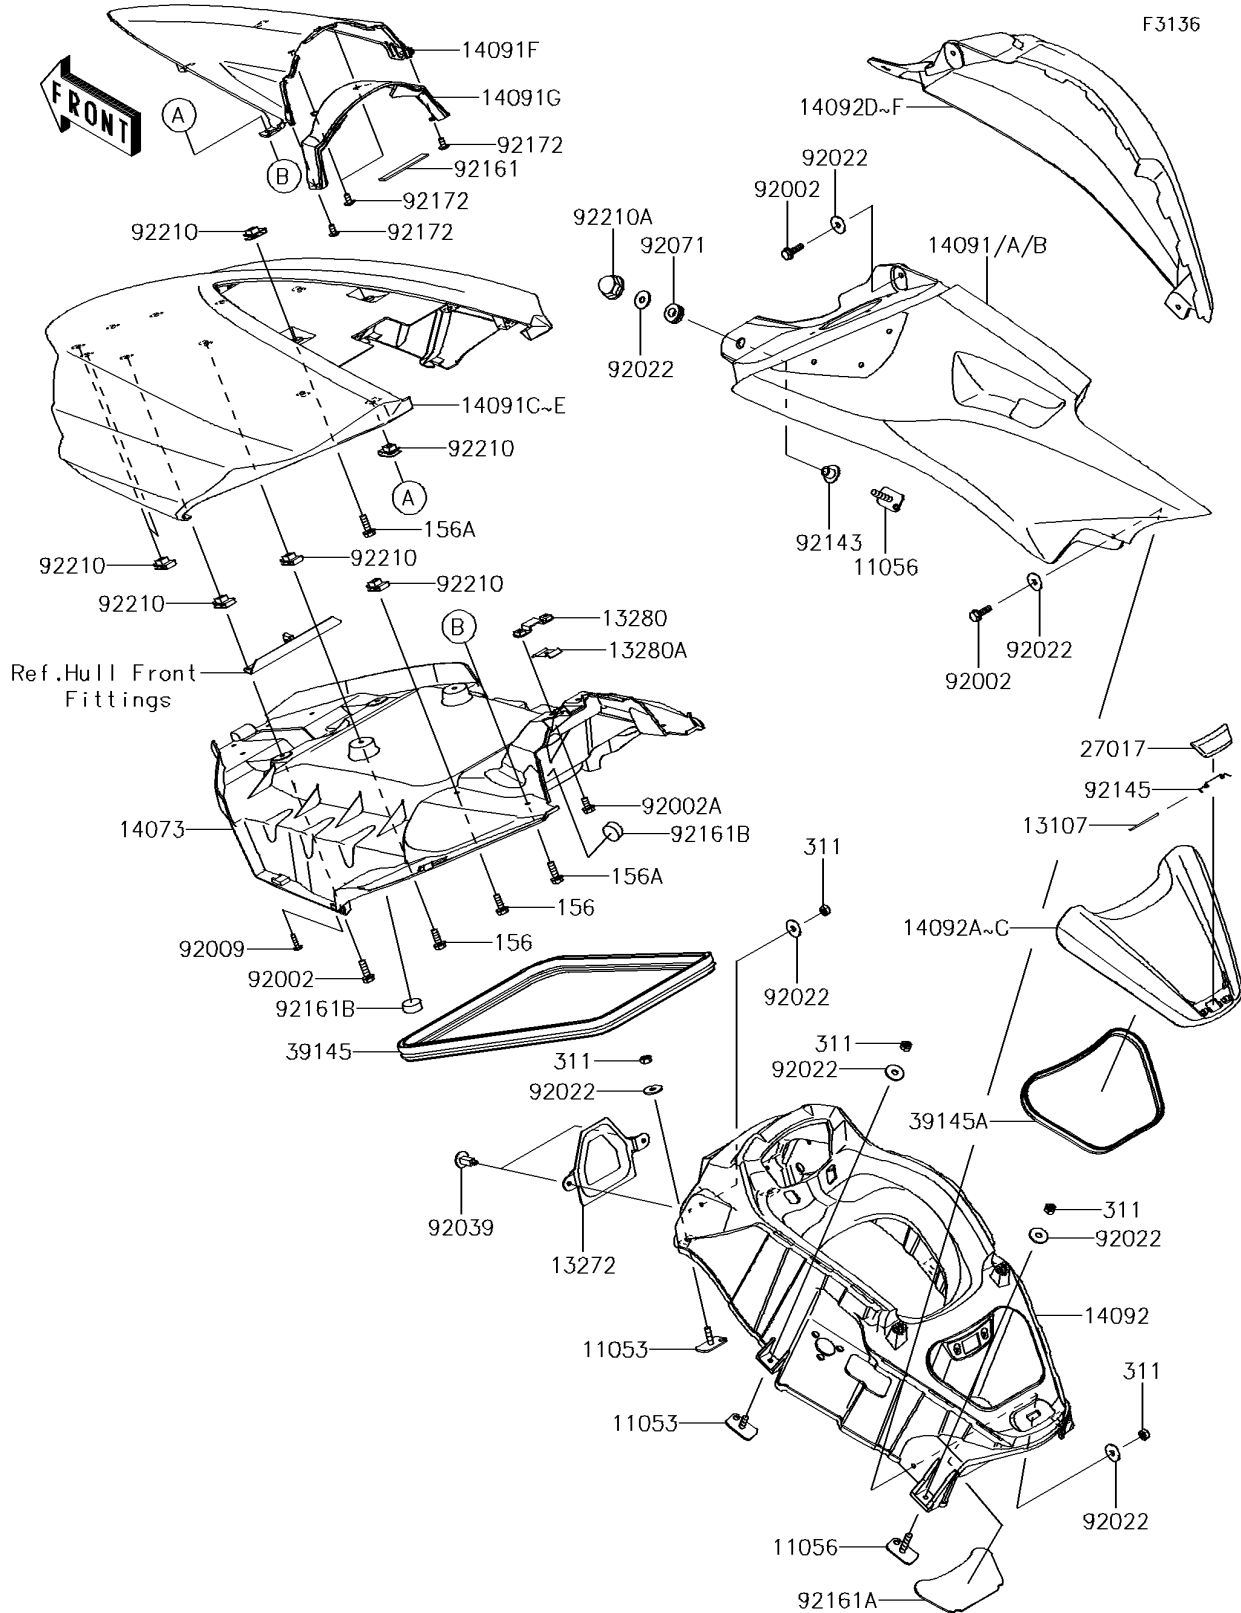

2015 JET SKI® ULTRA® 310LX PARTS DIAGRAM

Hull Middle Fittings

2015 JET SKI® ULTRA® 310LX PARTS LIST

Hull Middle Fittings

ITEM NAME	PART NUMBER	QUANTITY
BRACKET (Ref # 11053)	11053-3776	4
BRACKET (Ref # 11056)	11056-3724	4
SHAFT (Ref # 13107)	13107-3790	1
PLATE,INTAKE COVER (Ref # 13272)	13272-1221	1
HOLDER,ROD (Ref # 13280)	13280-3749	1
HOLDER,ROD (Ref # 13280A)	13280-3751	1
DUCT,HATCH,INNER (Ref # 14073)	14073-3837	1
COVER,SIDE,LH,C.L.GREEN (Ref # 14091)	14091-3780-367	1
COVER,FR HATCH,C.L.GREEN (Ref # 14091C)	14091-3824-367	1
COVER,METER,FR (Ref # 14091F)	14091-3825	1
COVER,METER,RR (Ref # 14091G)	14091-3826	1
COVER,HANDLE,F.BLACK (Ref # 14092)	14092-1154-6Z	1
COVER,CENTER STORAGE,C.L.GREEN (Ref # 14092A)	14092-3701-367	1
COVER,SIDE,RH,C.L.GREEN (Ref # 14092D)	14092-3708-367	1
BOLT-WP,6X18 (Ref # 156)	156R0618	4
LOCK,CENTER STORAGE (Ref # 27017)	27017-3726	1
TRIM-SEAL (Ref # 39145)	39145-3793	1
TRIM-SEAL,L=720 (Ref # 39145A)	39145-3802	1
BOLT,6X20 (Ref # 92002)	92002-3755	6
BOLT,6X12 (Ref # 92002A)	92002-3763	2
SCREW,TAPPING,4X16 (Ref # 92009)	92009-3849	2
WASHER,6.5X20X1.5 (Ref # 92022)	92022-3710	16
RIVET (Ref # 92039)	92039-3788	2
GROMMET (Ref # 92071)	92071-3716	2
COLLAR (Ref # 92143)	92143-3750	2
SPRING (Ref # 92145)	92145-3729	1
DAMPER,16X100X3.18 (Ref # 92161)	92161-0968	1
DAMPER,CENTER STORAGE (Ref # 92161A)	92161-3773	1
DAMPER (Ref # 92161B)	92161-3790	4

2015 JET SKI® ULTRA® 310LX PARTS LIST

Hull Middle Fittings

ITEM NAME	PART NUMBER	QUANTITY
SCREW,5X12 (Ref # 92172)	92172-3714	4
NUT,6MM (Ref # 92210)	92210-3768	14
NUT,CAP,6MM (Ref # 92210A)	92210-3785	2
BOLT-WP,6X20 (Ref # 156A)	156R0620	4
NUT-HEX,6MM (Ref # 311)	311R0600	10