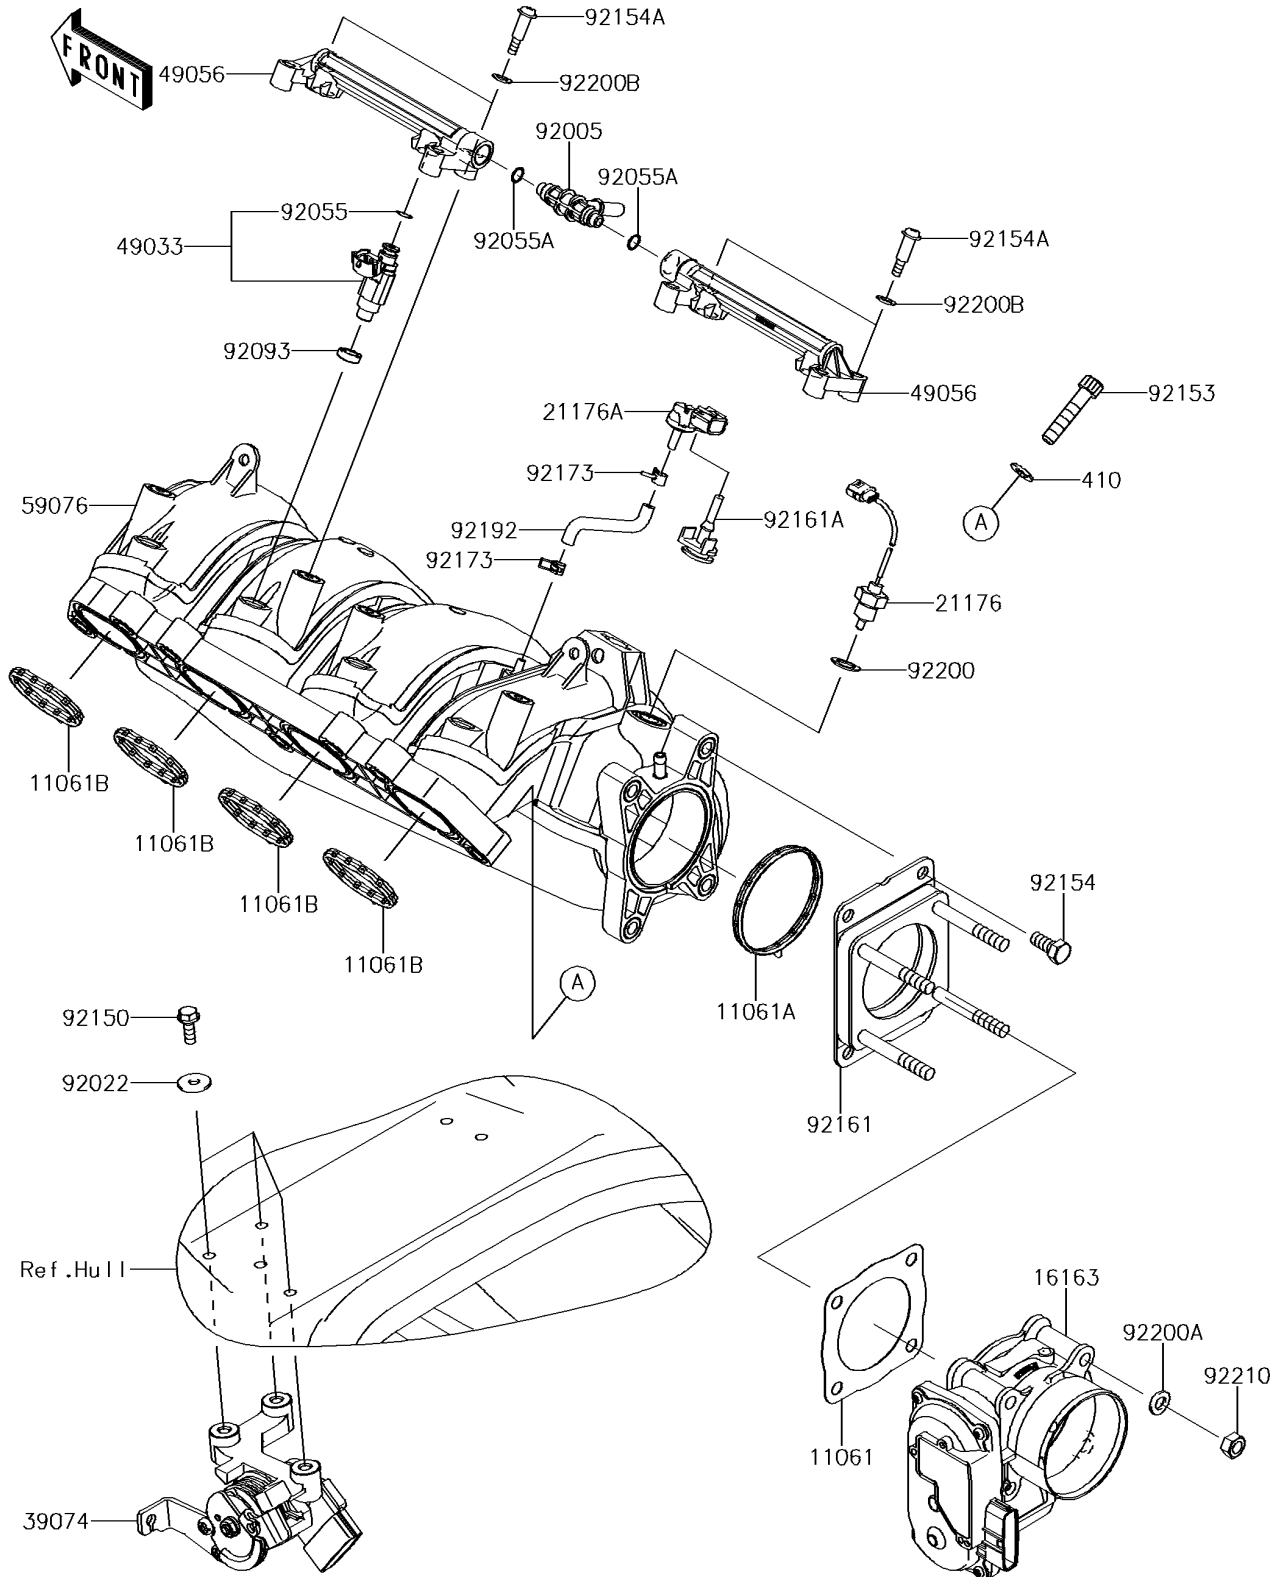

2017 JET SKI® ULTRA® 310LX PARTS DIAGRAM

Throttle

E1510

2017 JET SKI® ULTRA® 310LX PARTS LIST

Throttle

ITEM NAME	PART NUMBER	QUANTITY
GASKET,THROTTLE (Ref # 11061)	11061-0824	1
GASKET,MANIFOLD (Ref # 11061A)	11061-3766	1
GASKET,THROTTLE (Ref # 11061B)	11061-3767	4
THROTTLE-ASSY (Ref # 16163)	16163-3717	1
SENSOR,AIR TEMPERATURE (Ref # 21176)	21176-3767	1
SENSOR,BOOST (Ref # 21176A)	21176-3777	1
LEVER-ASSY-THROTTLE (Ref # 39074)	39074-3730	1
WASHER-PLAIN-SMALL,8MM (Ref # 410)	410S0800	7
NOZZLE-INJECTION (Ref # 49033)	49033-3709	4
PIPE-INJECTION,FUEL (Ref # 49056)	49056-3705	2
MANIFOLD-INTAKE (Ref # 59076)	59076-0006	1
FITTING,FUEL PIPE (Ref # 92005)	92005-3766	1
WASHER,6.5X20X1.5 (Ref # 92022)	92022-3710	3
RING-O,INJECTION NOZZLE (Ref # 92055)	92055-1622	4
RING-O (Ref # 92055A)	92055-3782	2
SEAL (Ref # 92093)	92093-0127	4
BOLT,6X18 (Ref # 92150)	92150-3729	3
BOLT,SOCKET,8X40 (Ref # 92153)	92153-0517	7
BOLT (Ref # 92154)	92154-1389	4
BOLT (Ref # 92154A)	92154-3713	4
DAMPER (Ref # 92161)	92161-1635	1
DAMPER (Ref # 92161A)	92161-3796	1
CLAMP (Ref # 92173)	92173-3702	2
TUBE (Ref # 92192)	92192-1361	1
WASHER,12X18X1 (Ref # 92200)	92200-0712	1
WASHER (Ref # 92200A)	92200-3806	4
WASHER (Ref # 92200B)	92200-3807	4
NUT (Ref # 92210)	92210-0897	4