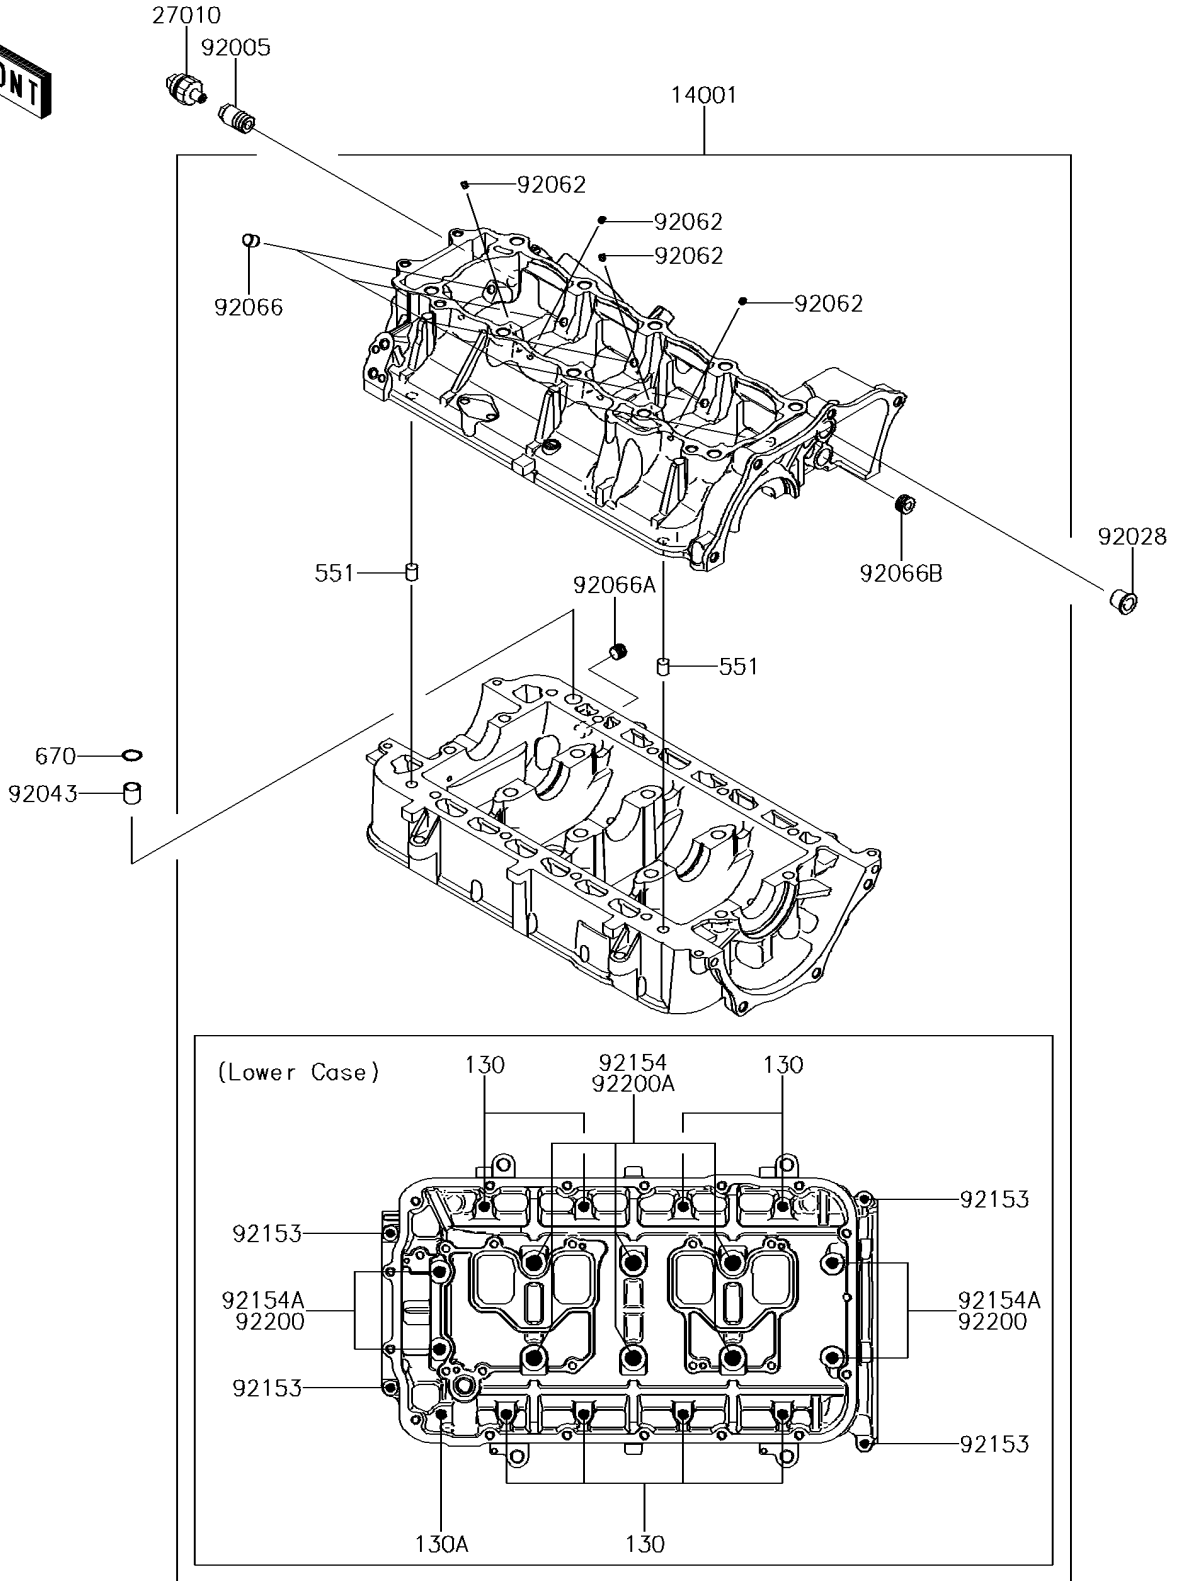

2017 JET SKI® ULTRA® 310LX PARTS DIAGRAM

Crankcase

E1411

2017 JET SKI® ULTRA® 310LX PARTS LIST

Crankcase

| ITEM NAME | PART NUMBER | QUANTITY |
|-------------------------------------|-------------|----------|
| BOLT-FLANGED,8X45 (Ref # 130) | 130CD0845 | 8 |
| BOLT-FLANGED,8X55 (Ref # 130A) | 130CD0855 | 1 |
| SET-CRANKCASE (Ref # 14001) | 14001-0614 | 1 |
| SWITCH,OIL PRESSURE (Ref # 27010) | 27010-3786 | 1 |
| PIN-DOWEL (Ref # 551) | 551R1012 | 2 |
| O RING,14MM (Ref # 670) | 670D2014 | 1 |
| FITTING (Ref # 92005) | 92005-0714 | 1 |
| BUSHING (Ref # 92028) | 92028-3718 | 1 |
| PIN,11.5X14X14 (Ref # 92043) | 92043-1279 | 1 |
| NOZZLE (Ref # 92062) | 92062-0029 | 8 |
| PLUG,OIL LINE,7.2X8 (Ref # 92066) | 92066-1012 | 5 |
| PLUG (Ref # 92066A) | 92066-3778 | 1 |
| PLUG (Ref # 92066B) | 92066-3782 | 1 |
| BOLT,6X30 (Ref # 92153) | 92153-3707 | 4 |
| BOLT (Ref # 92154) | 92154-0719 | 6 |
| BOLT (Ref # 92154A) | 92154-0720 | 4 |
| WASHER (Ref # 92200) | 92200-0743 | 4 |
| WASHER,11.5X20.5X1.6 (Ref # 92200A) | 92200-0747 | 6 |