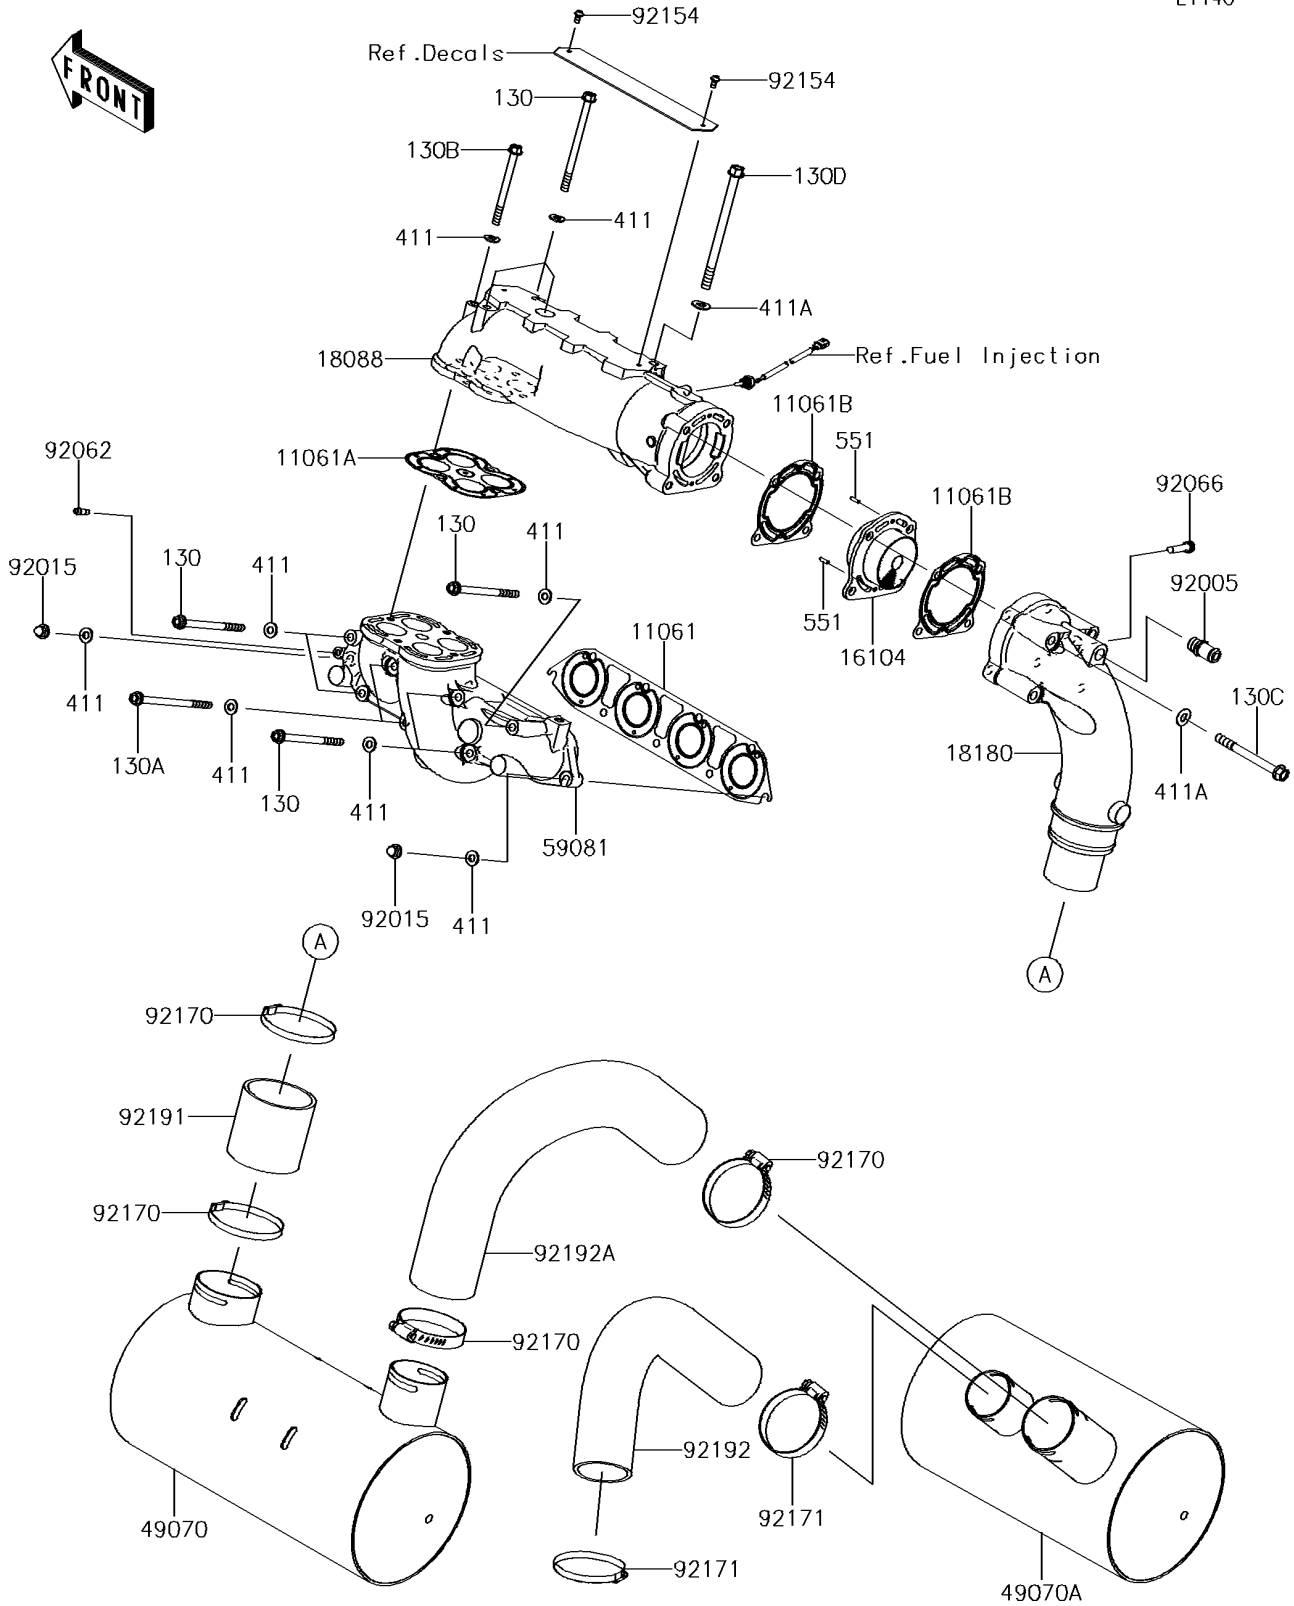

# 2017 JET SKI® ULTRA® 310LX PARTS DIAGRAM

Muffler(s)

E1140

## 2017 JET SKI® ULTRA® 310LX PARTS LIST

### Muffler(s)

ITEM NAME	PART NUMBER	QUANTITY
GASKET,MANIFOLD EXHAUST (Ref # 11061)	11061-3742	1
GASKET,PIPE EXHAUST (Ref # 11061A)	11061-3762	1
GASKET,MUFFLER (Ref # 11061B)	11061-3768	2
BOLT-FLANGED,8X120 (Ref # 130)	130CD08120	8
BOLT-FLANGED,8X140 (Ref # 130A)	130CD08140	2
BOLT-FLANGED,8X95 (Ref # 130B)	130CD0895	1
BOLT-FLANGED,10X100 (Ref # 130C)	130CD10100	4
BOLT-FLANGED,10X150 (Ref # 130D)	130CD10150	1
FILTER-COMP,MUFFLER (Ref # 16104)	16104-0012	1
PIPE-EXHAUST (Ref # 18088)	18088-3730	1
BODY-MUFFLER (Ref # 18180)	18180-0825	1
WASHER-PLAIN,8MM (Ref # 411)	411S0800	13
WASHER-PLAIN,10MM (Ref # 411A)	411S1000	5
MUFFLER-COMP,1ST (Ref # 49070)	49070-0749	1
MUFFLER-COMP,2ND (Ref # 49070A)	49070-0750	1
PIN-DOWEL (Ref # 551)	551R0412	2
MANIFOLD-EXHAUST (Ref # 59081)	59081-3744	1
FITTING (Ref # 92005)	92005-0728	1
NUT,CAP,8MM (Ref # 92015)	92015-1371	2
NOZZLE (Ref # 92062)	92062-0562	1
PLUG,FILTER STOPPER (Ref # 92066)	92066-0764	1
BOLT,SOCKET,5X10 (Ref # 92154)	92154-0211	2
CLAMP (Ref # 92170)	92170-3764	4
CLAMP (Ref # 92171)	92171-3715	2
TUBE,PIPE EX-MUFFLER (Ref # 92191)	92191-3986	1
TUBE,2ND-TAIL PIPE (Ref # 92192)	92192-3762	1
TUBE,1ST-2ND (Ref # 92192A)	92192-3860	1