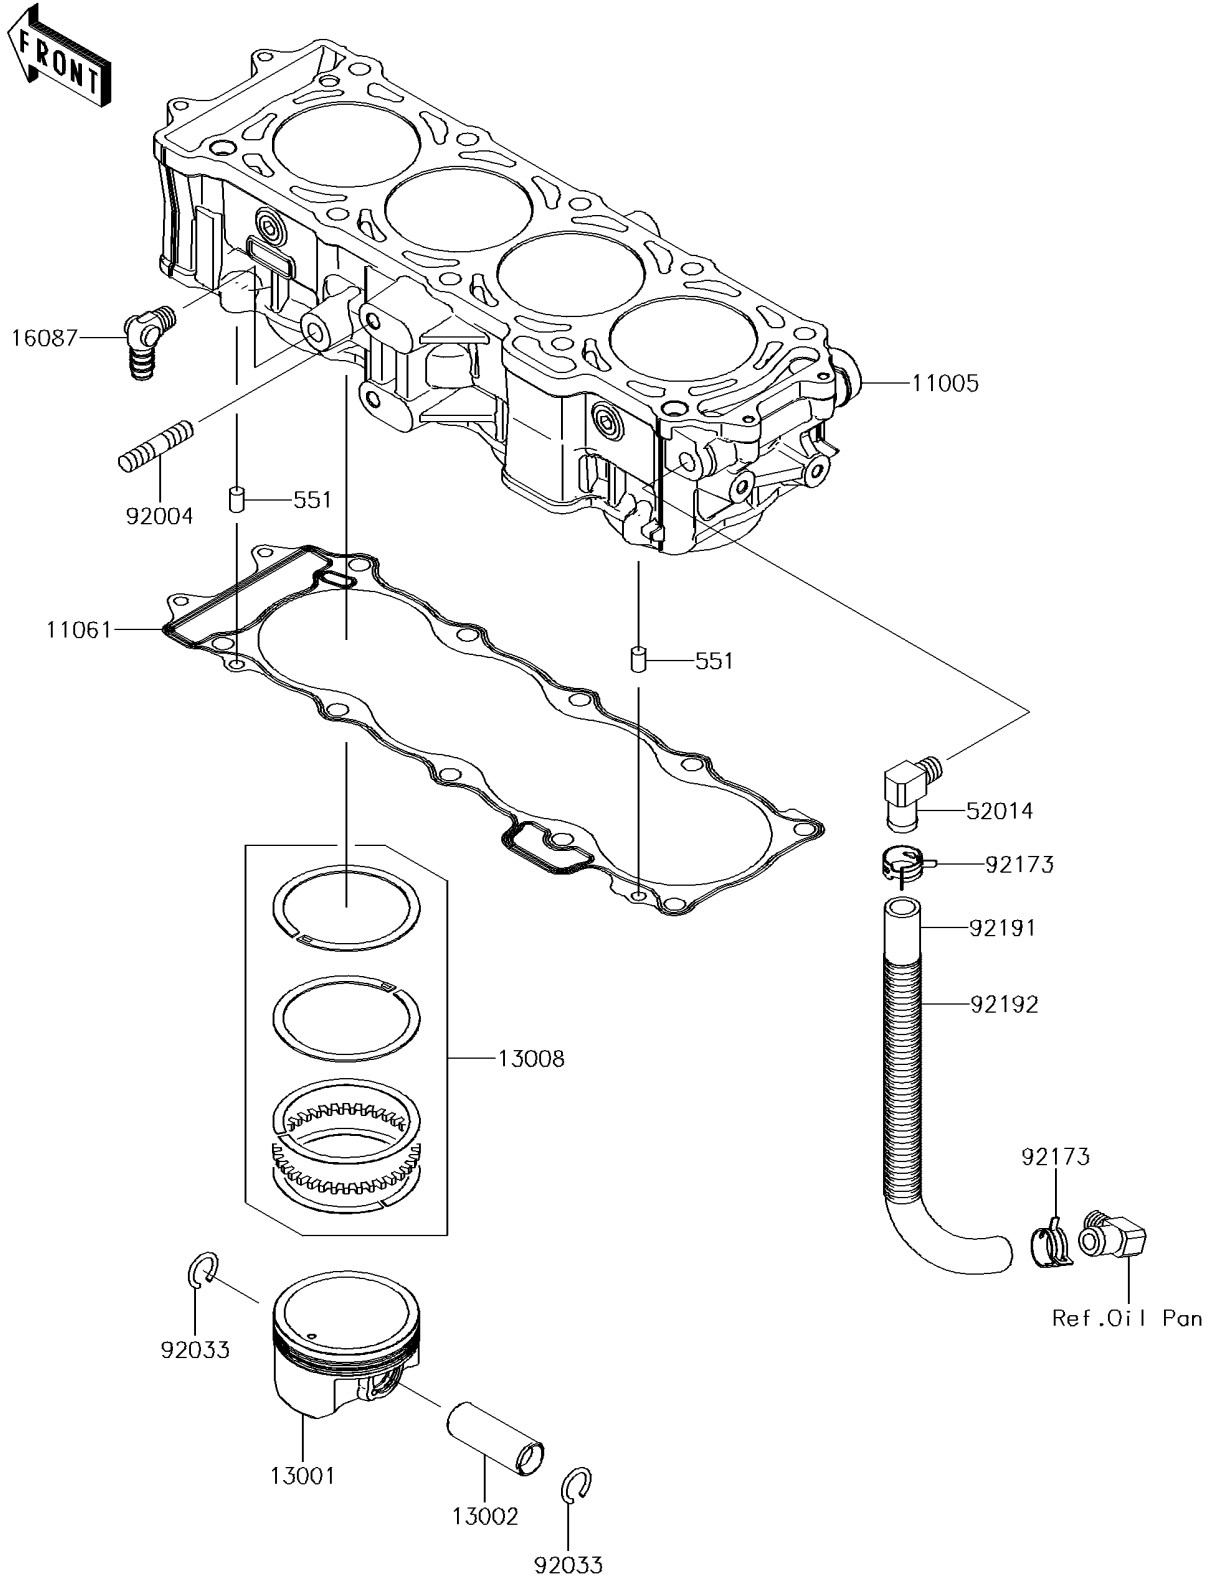

2017 JET SKI® ULTRA® 310LX PARTS DIAGRAM

Cylinder/Piston(s)

E1120

2017 JET SKI® ULTRA® 310LX PARTS LIST

Cylinder/Piston(s)

ITEM NAME	PART NUMBER	QUANTITY
CYLINDER-ENGINE (Ref # 11005)	11005-0630	1
GASKET,CYLINDER BASE (Ref # 11061)	11061-3770	1
PISTON-ENGINE (Ref # 13001)	13001-0787	4
PIN-PISTON (Ref # 13002)	13002-1131	4
RING-SET-PISTON (Ref # 13008)	13008-0564	4
VALVE-CHECK (Ref # 16087)	16087-3714	1
ELBOW (Ref # 52014)	52014-3717	1
PIN-DOWEL (Ref # 551)	551R0812	2
STUD,10X32 (Ref # 92004)	92004-3759	1
RING-SNAP (Ref # 92033)	92033-1188	8
CLAMP (Ref # 92173)	92173-1039	2
TUBE,BREATHER (Ref # 92191)	92191-3983	1
TUBE,CORRUGATED,L=265 (Ref # 92192)	92192-1083	1