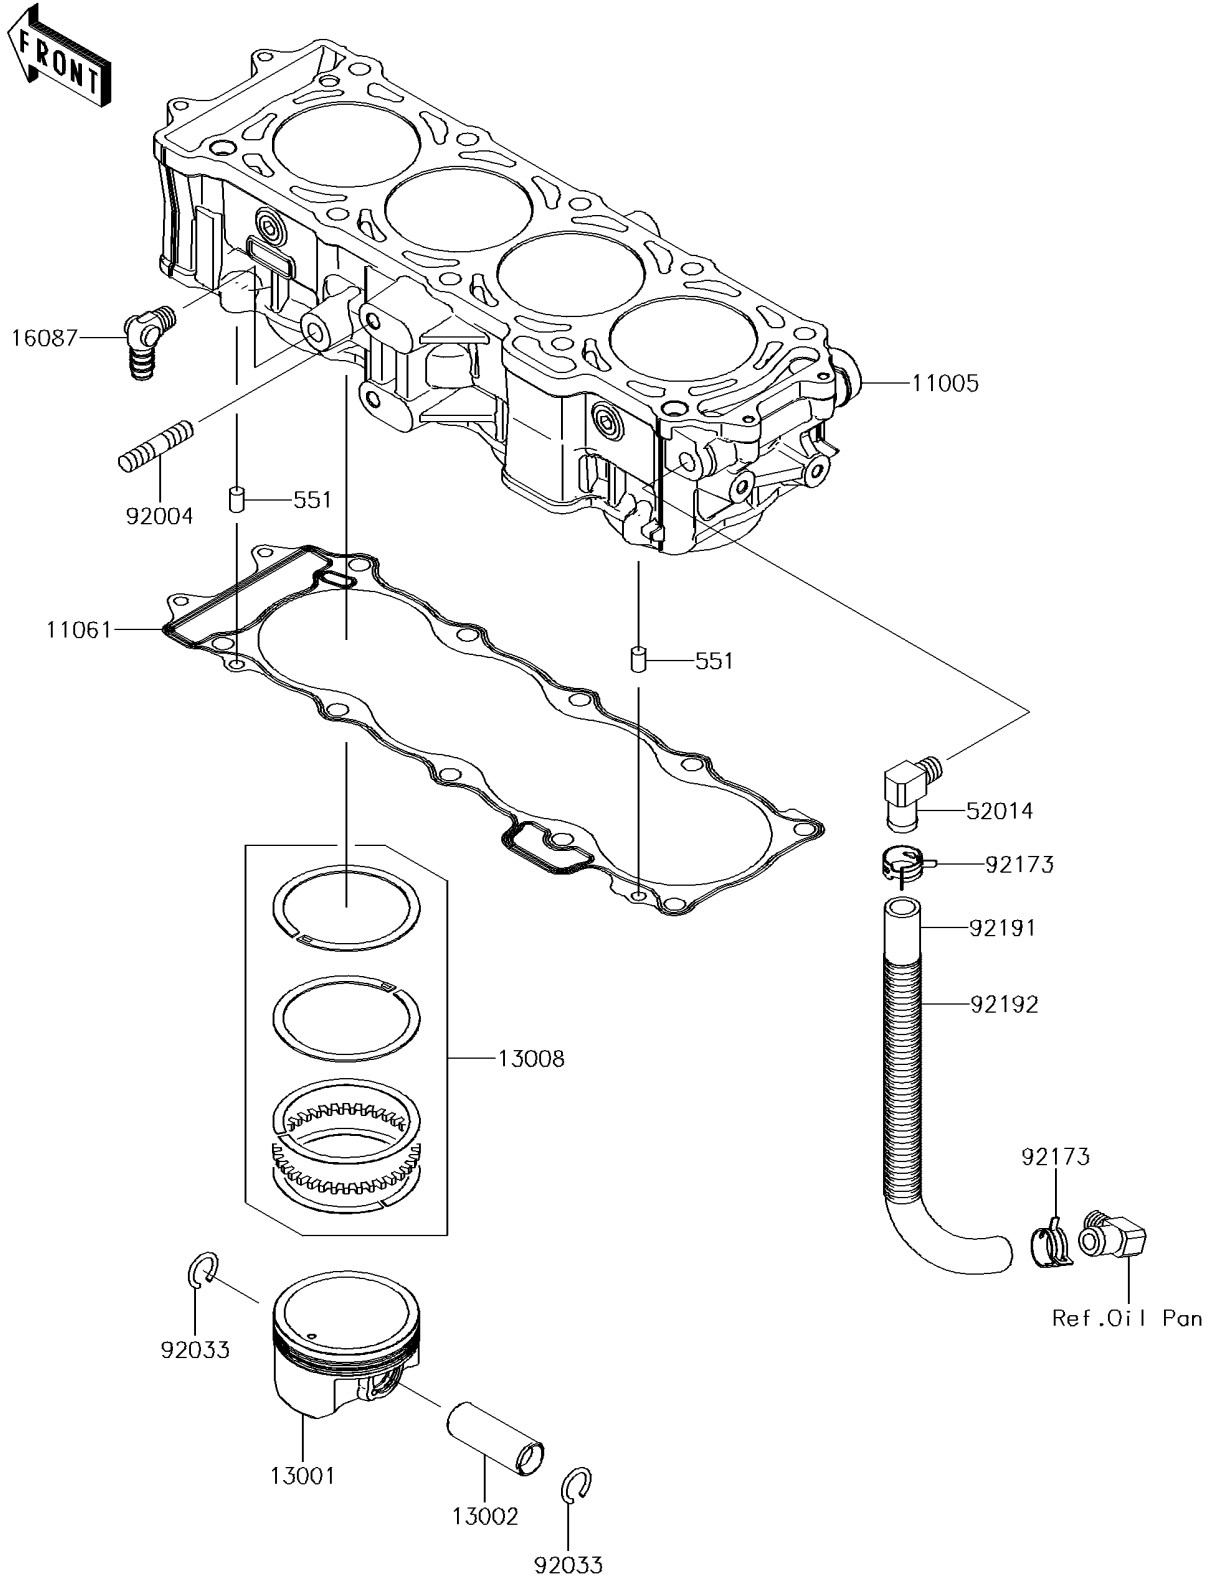

2015 JET SKI® ULTRA® 310LX PARTS DIAGRAM

Cylinder/Piston(s)

E1120

2015 JET SKI® ULTRA® 310LX PARTS LIST

Cylinder/Piston(s)

| ITEM NAME | PART NUMBER | QUANTITY |
|-------------------------------------|-------------|----------|
| CYLINDER-ENGINE (Ref # 11005) | 11005-0630 | 1 |
| GASKET,CYLINDER BASE (Ref # 11061) | 11061-3770 | 1 |
| PISTON-ENGINE (Ref # 13001) | 13001-0787 | 4 |
| PIN-PISTON (Ref # 13002) | 13002-1131 | 4 |
| RING-SET-PISTON (Ref # 13008) | 13008-0564 | 4 |
| VALVE-CHECK (Ref # 16087) | 16087-3714 | 1 |
| ELBOW (Ref # 52014) | 52014-3717 | 1 |
| PIN-DOWEL (Ref # 551) | 551R0812 | 2 |
| STUD,10X32 (Ref # 92004) | 92004-3759 | 1 |
| RING-SNAP (Ref # 92033) | 92033-1188 | 8 |
| CLAMP (Ref # 92173) | 92173-1039 | 2 |
| TUBE,BREATHER (Ref # 92191) | 92191-3983 | 1 |
| TUBE,CORRUGATED,L=265 (Ref # 92192) | 92192-1083 | 1 |