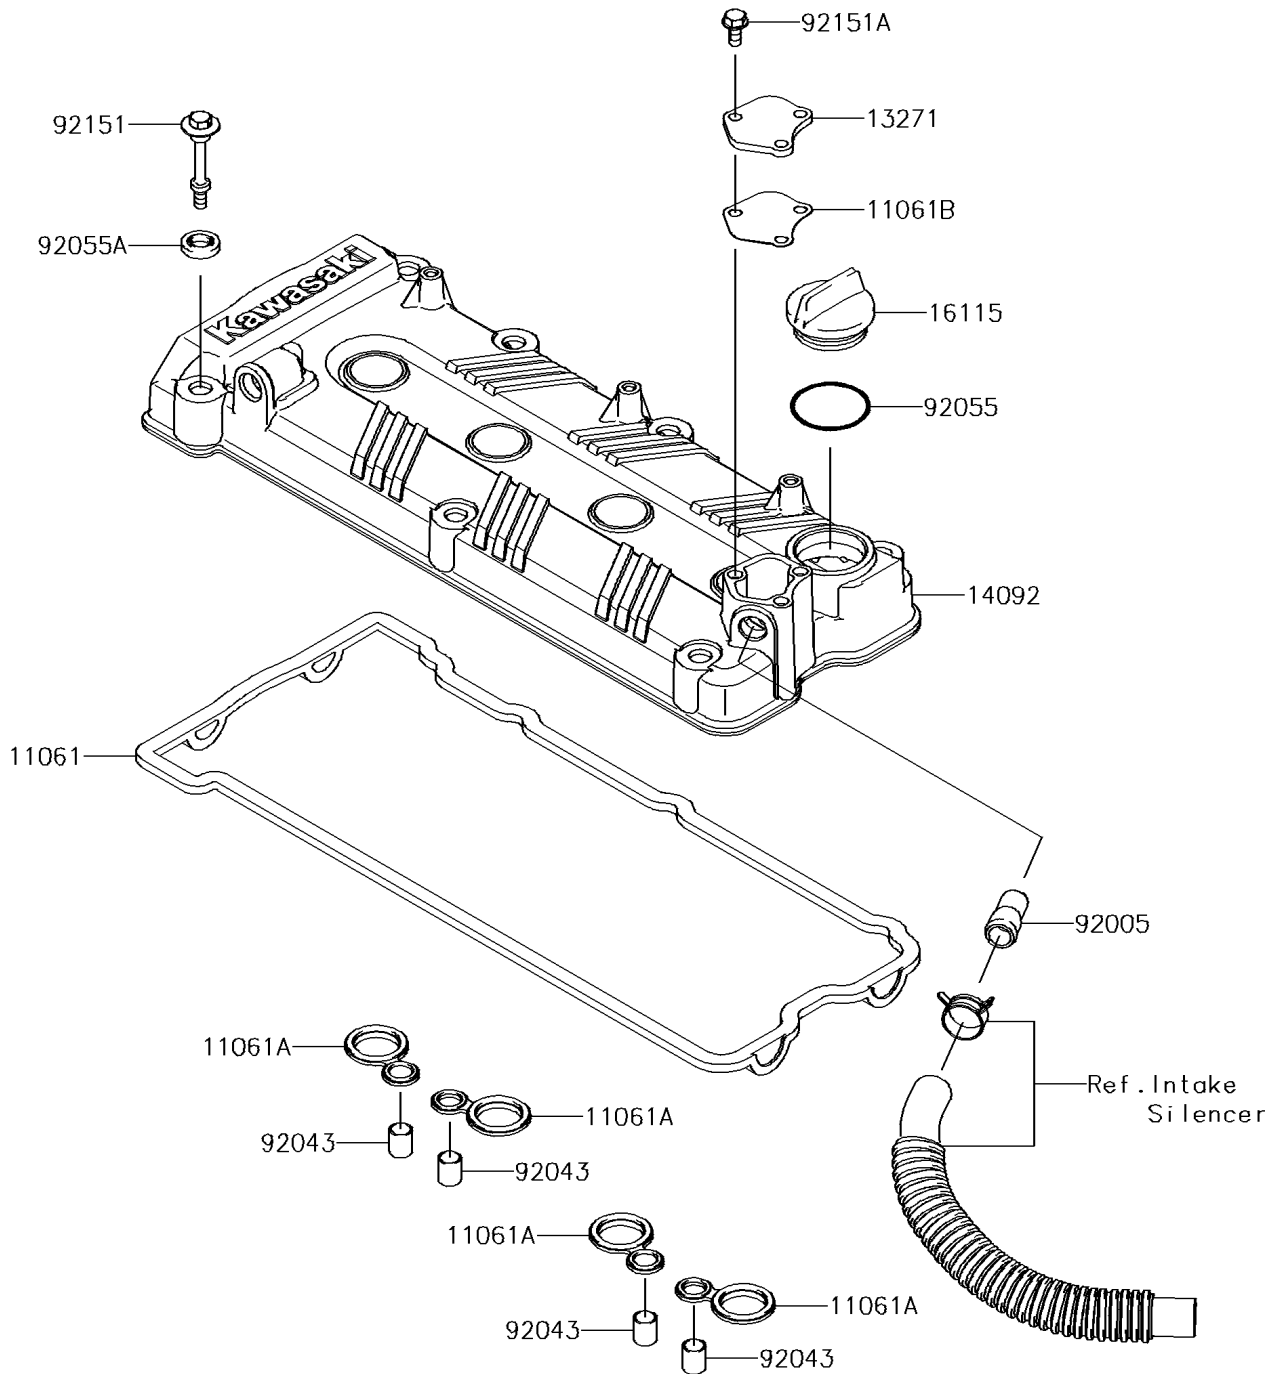

2016 JET SKI® ULTRA® 310LX PARTS DIAGRAM

Cylinder Head Cover

E1112

2016 JET SKI® ULTRA® 310LX PARTS LIST

Cylinder Head Cover

ITEM NAME	PART NUMBER	QUANTITY
GASKET,HEAD COVER (Ref # 11061)	11061-0090	1
GASKET,SPARK PLUG HOLE (Ref # 11061A)	11061-0105	4
GASKET,PLATE (Ref # 11061B)	11061-0814	1
PLATE (Ref # 13271)	13271-3898	1
COVER,HEAD (Ref # 14092)	14092-0836	1
CAP-OIL FILLER (Ref # 16115)	16115-1064	1
FITTING (Ref # 92005)	92005-3741	1
PIN,10.1X12X14 (Ref # 92043)	92043-4009	4
RING-O,38X1.9 (Ref # 92055)	92055-1295	1
RING-O,HEAD COVER BOLT (Ref # 92055A)	92055-1352	7
BOLT,HEAD COVER (Ref # 92151)	92151-1221	7
BOLT,6X14 (Ref # 92151A)	92151-3788	3