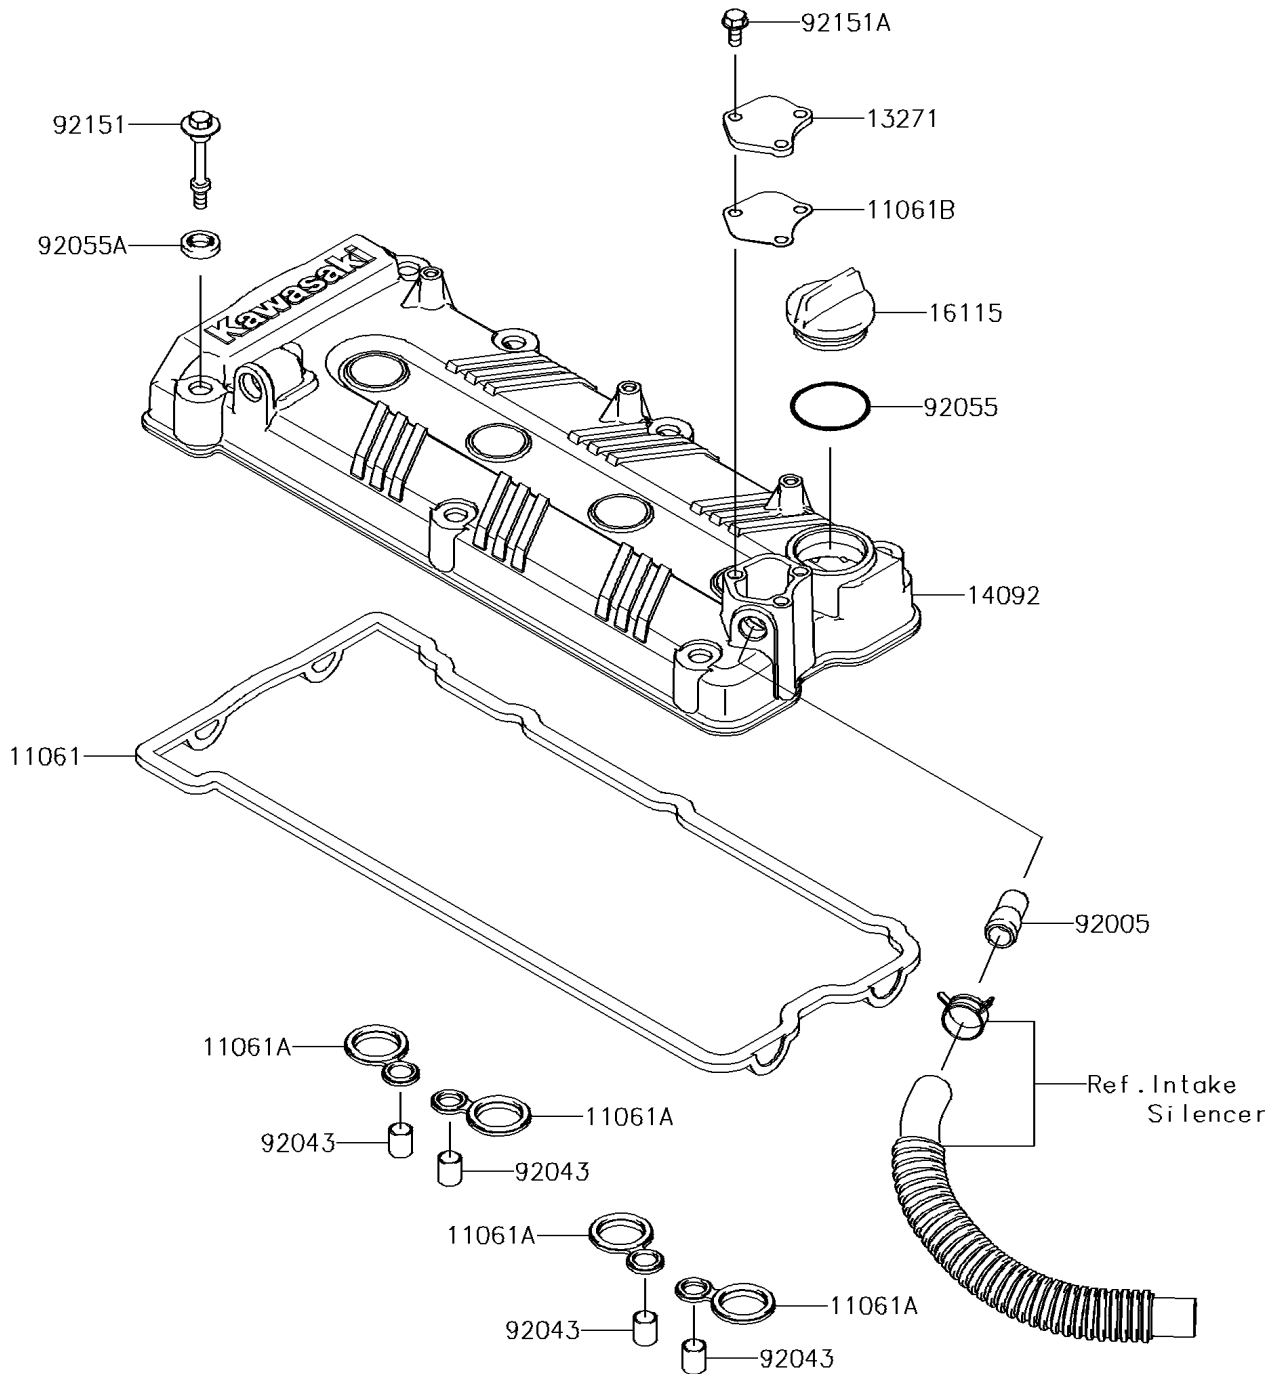

2015 JET SKI® ULTRA® 310LX PARTS DIAGRAM

Cylinder Head Cover

E1112

2015 JET SKI® ULTRA® 310LX PARTS LIST

Cylinder Head Cover

ITEM NAME	PART NUMBER	QUANTITY
GASKET,HEAD COVER (Ref # 11061)	11061-0090	1
GASKET,SPARK PLUG HOLE (Ref # 11061A)	11061-0105	4
GASKET,PLATE (Ref # 11061B)	11061-0814	1
PLATE (Ref # 13271)	13271-3898	1
COVER,HEAD (Ref # 14092)	14092-0836	1
CAP-OIL FILLER (Ref # 16115)	16115-1064	1
FITTING (Ref # 92005)	92005-3741	1
PIN,10.1X12X14 (Ref # 92043)	92043-4009	4
RING-O,38X1.9 (Ref # 92055)	92055-1295	1
RING-O,HEAD COVER BOLT (Ref # 92055A)	92055-1352	7
BOLT,HEAD COVER (Ref # 92151)	92151-1221	7
BOLT,6X14 (Ref # 92151A)	92151-3788	3