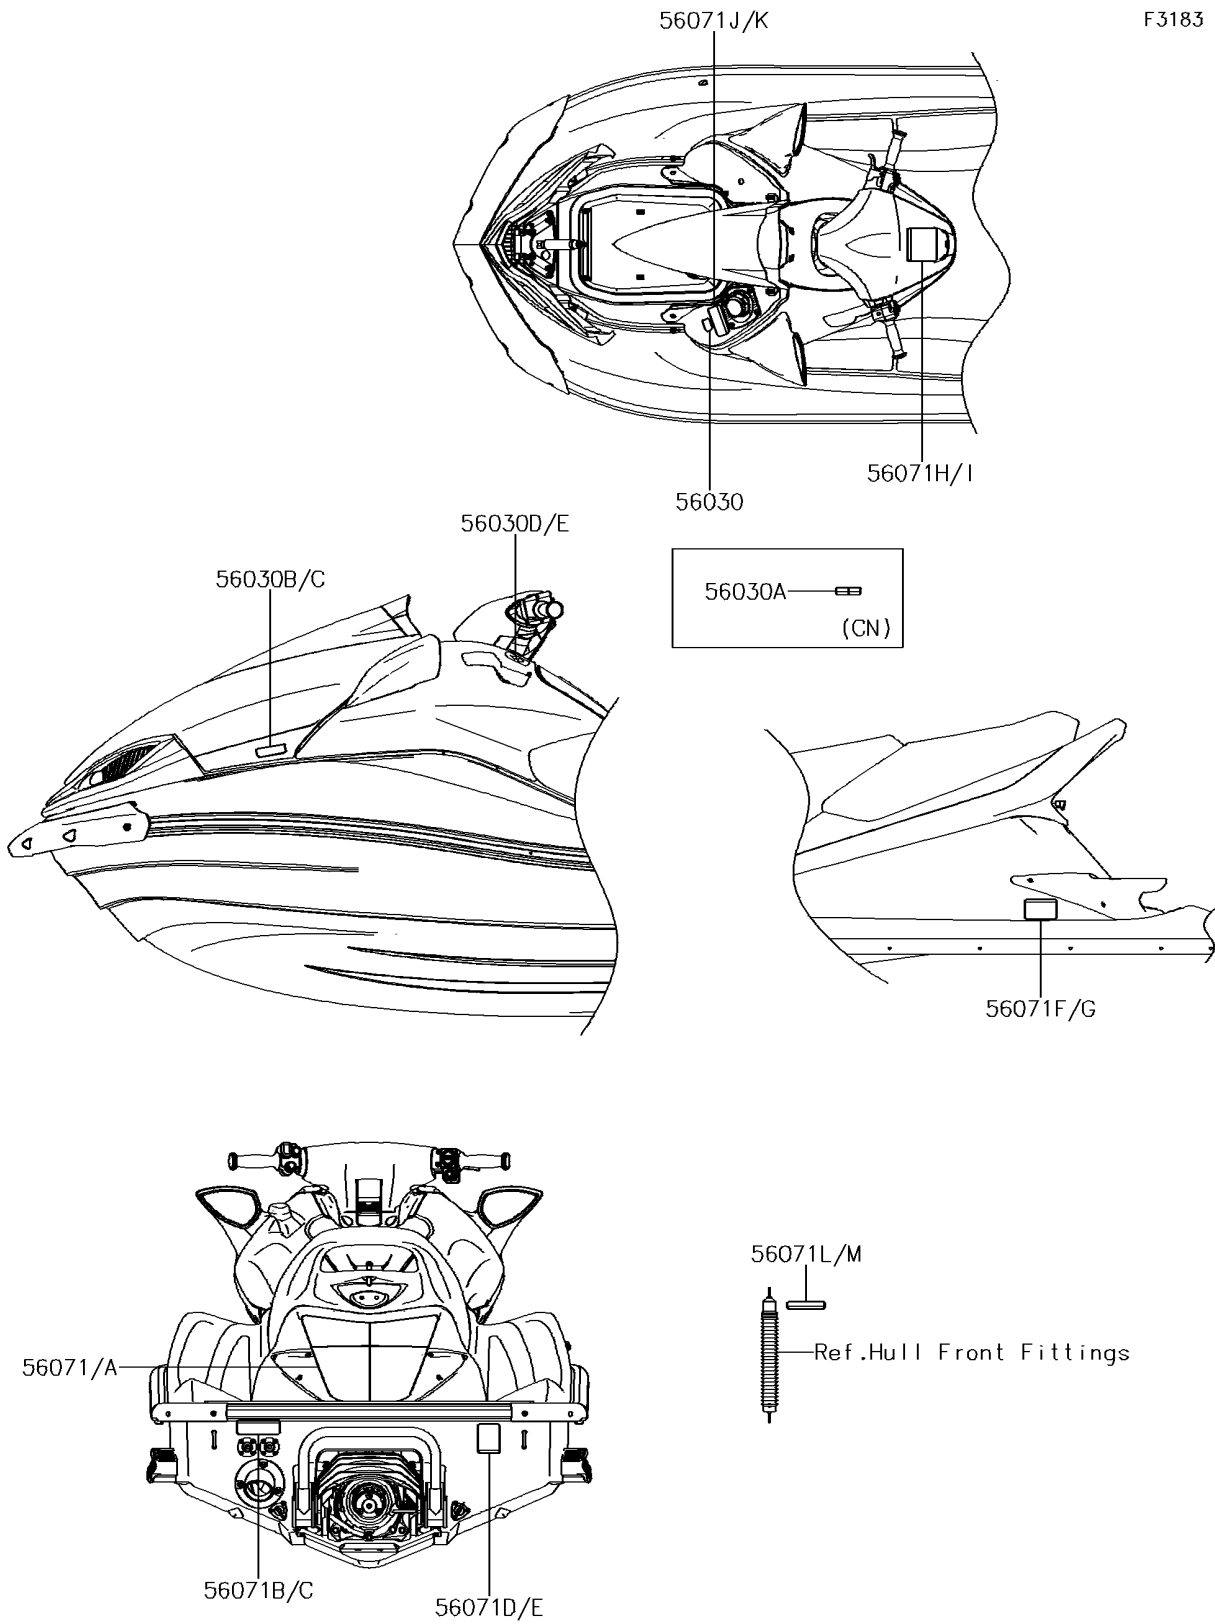

2014 JET SKI® ULTRA® 310X PARTS DIAGRAM

Labels

F3183

2014 JET SKI® ULTRA® 310X PARTS LIST

Labels

ITEM NAME	PART NUMBER	QUANTITY
LABEL,GASOLINE (Ref # 56030A)	56030-0358	1
LABEL,FIRE EXTINGUISHER (Ref # 56030B)	56030-3755	1
LABEL,FIRE EXTINGUISHER (Ref # 56030C)	56030-3757	1
LABEL,REVERSE (Ref # 56030D)	56030-3815	1
LABEL,REVERSE (Ref # 56030E)	56030-3816	1
LABEL-WARNING,IMPORTANT SAFETY (Ref # 56071)	56071-0385	1
LABEL-WARNING,IMPORTANT SAFETY (Ref # 56071A)	56071-0386	1
LABEL-WARNING,FLUSHING (Ref # 56071B)	56071-0392	1
LABEL-WARNING,FLUSHING (Ref # 56071C)	56071-0393	1
LABEL-WARNING,RIGHTING (Ref # 56071D)	56071-0398	1
LABEL-WARNING,RIGHTING (Ref # 56071E)	56071-0399	1
LABEL-WARNING,GRAB,HANDLE,STEP (Ref # 56071F)	56071-0402	1
LABEL-WARNING,GRAB,HANDLE,STEP (Ref # 56071G)	56071-0403	1
LABEL-WARNING,READ AND FOLLOW (Ref # 56071H)	56071-0406	1
LABEL-WARNING,READ AND FOLLOW (Ref # 56071I)	56071-0407	1
LABEL-WARNING,FUEL SUPPLY (Ref # 56071J)	56071-0424	1
LABEL-WARNING,FUEL SUPPLY (Ref # 56071K)	56071-0425	1
LABEL-WARNING,DAMPER (Ref # 56071L)	56071-0568	1
LABEL-WARNING,DAMPER (Ref # 56071M)	56071-3737	1