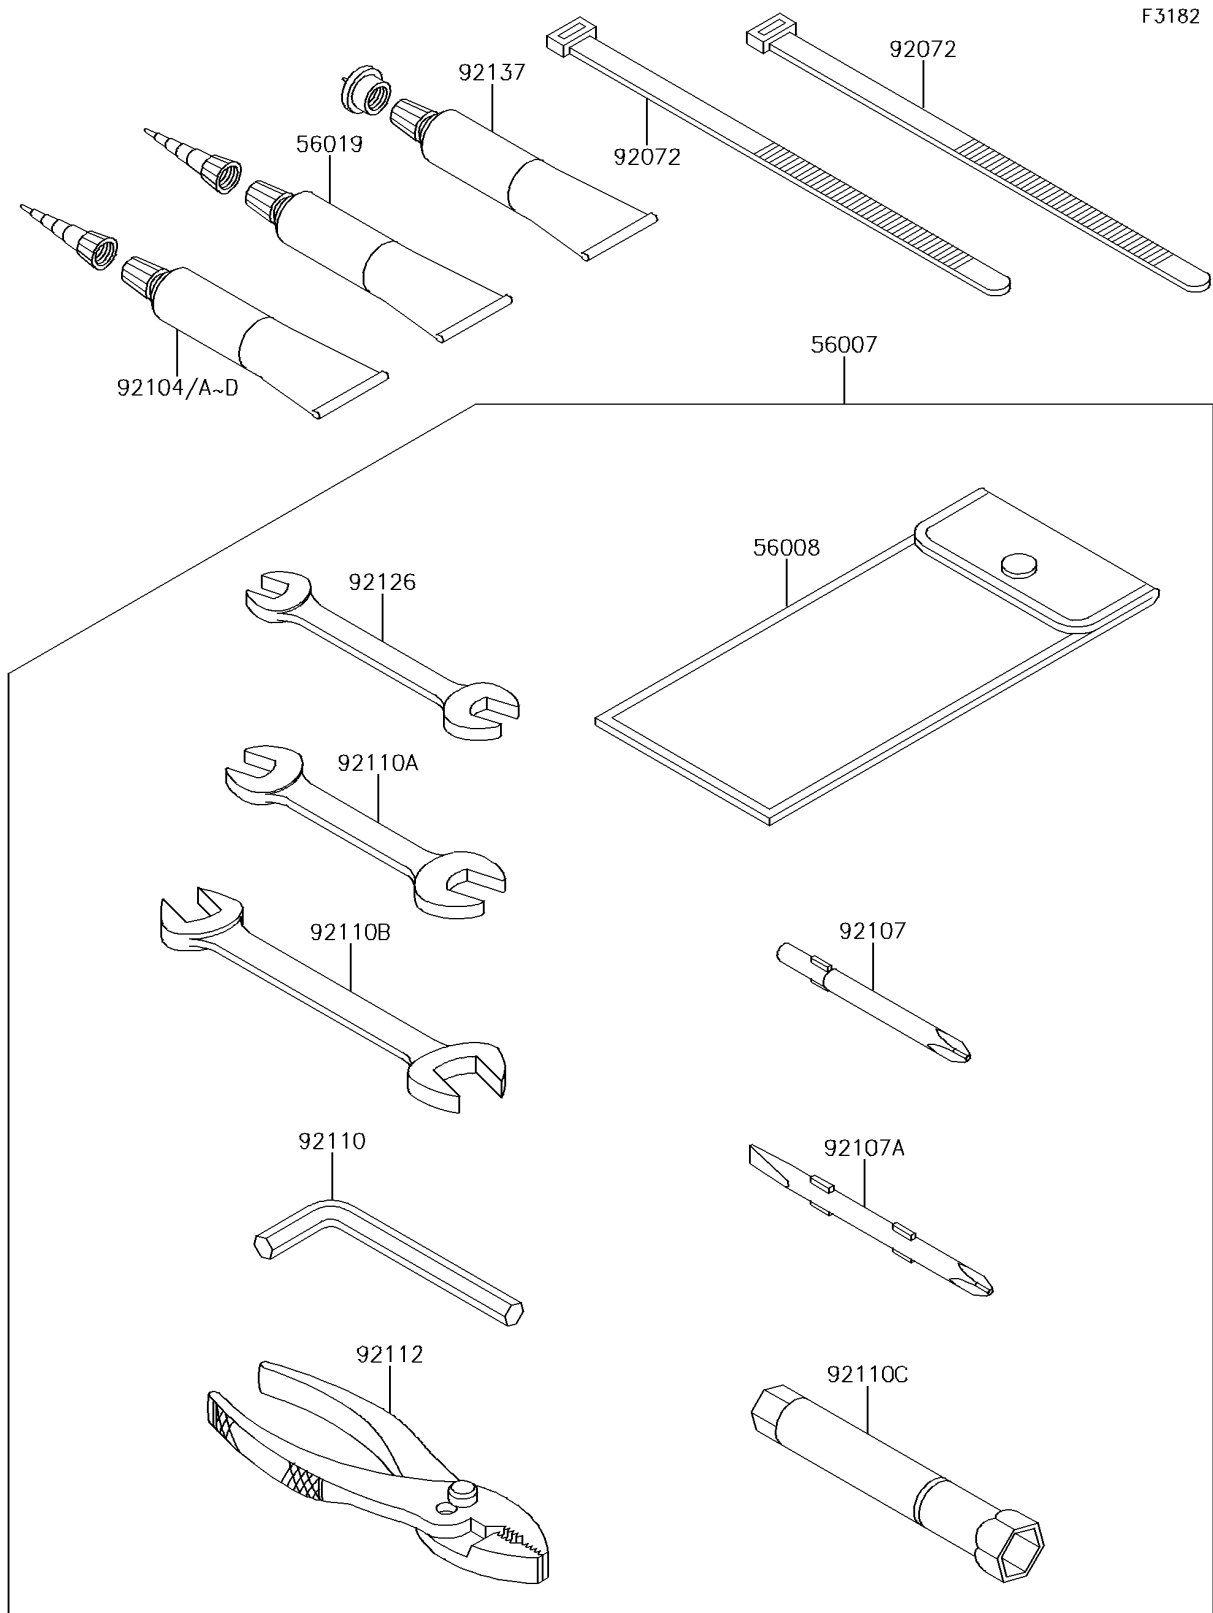

2014 JET SKI® ULTRA® 310X PARTS DIAGRAM

Owner's Tools

2014 JET SKI® ULTRA® 310X PARTS LIST

Owner's Tools

ITEM NAME	PART NUMBER	QUANTITY
TOOL-KIT (Ref # 56007)	56007-3720	1
BAG,TOOL (Ref # 56008)	56008-3706	1
GASKET-LIQUID,TB1211,WHITE (Ref # 56019)	56019-120	1
BAND,L=250 (Ref # 92072)	92072-1237	1
GASKET-LIQUID,TB1211F,CLEAR (Ref # 92104)	92104-0004	1
GASKET-LIQUID,TB1216,GRAY (Ref # 92104A)	92104-1063	1
GASKET-LIQUID,TB1216B,BLACK (Ref # 92104B)	92104-1064	1
GASKET-LIQUID,TB1215,GRAY (Ref # 92104C)	92104-1065	1
GASKET-LIQUID,TB1521,BROWN (Ref # 92104D)	92104-3701	1
TOOL-DRIVER,#3PHILLIPS (Ref # 92107)	92107-005	1
TOOL-DRIVER,#2PHILLIPS&SLOT (Ref # 92107A)	92107-1051	1
TOOL-WRENCH,ALLEN,5MM (Ref # 92110)	92110-1015	1
TOOL-WRENCH,OPEN END,10X12 (Ref # 92110A)	92110-1152	1
TOOL-WRENCH,OPEN END,14X17 (Ref # 92110B)	92110-1153	1
TOOL-WRENCH,BOX,16MM (Ref # 92110C)	92110-3706	1
TOOL-PLIERS (Ref # 92112)	92112-1001	1
TOOL-WRENCH,OPEN END,8X10 (Ref # 92126)	92126-004	1
GREASE (Ref # 92137)	92137-1002	1