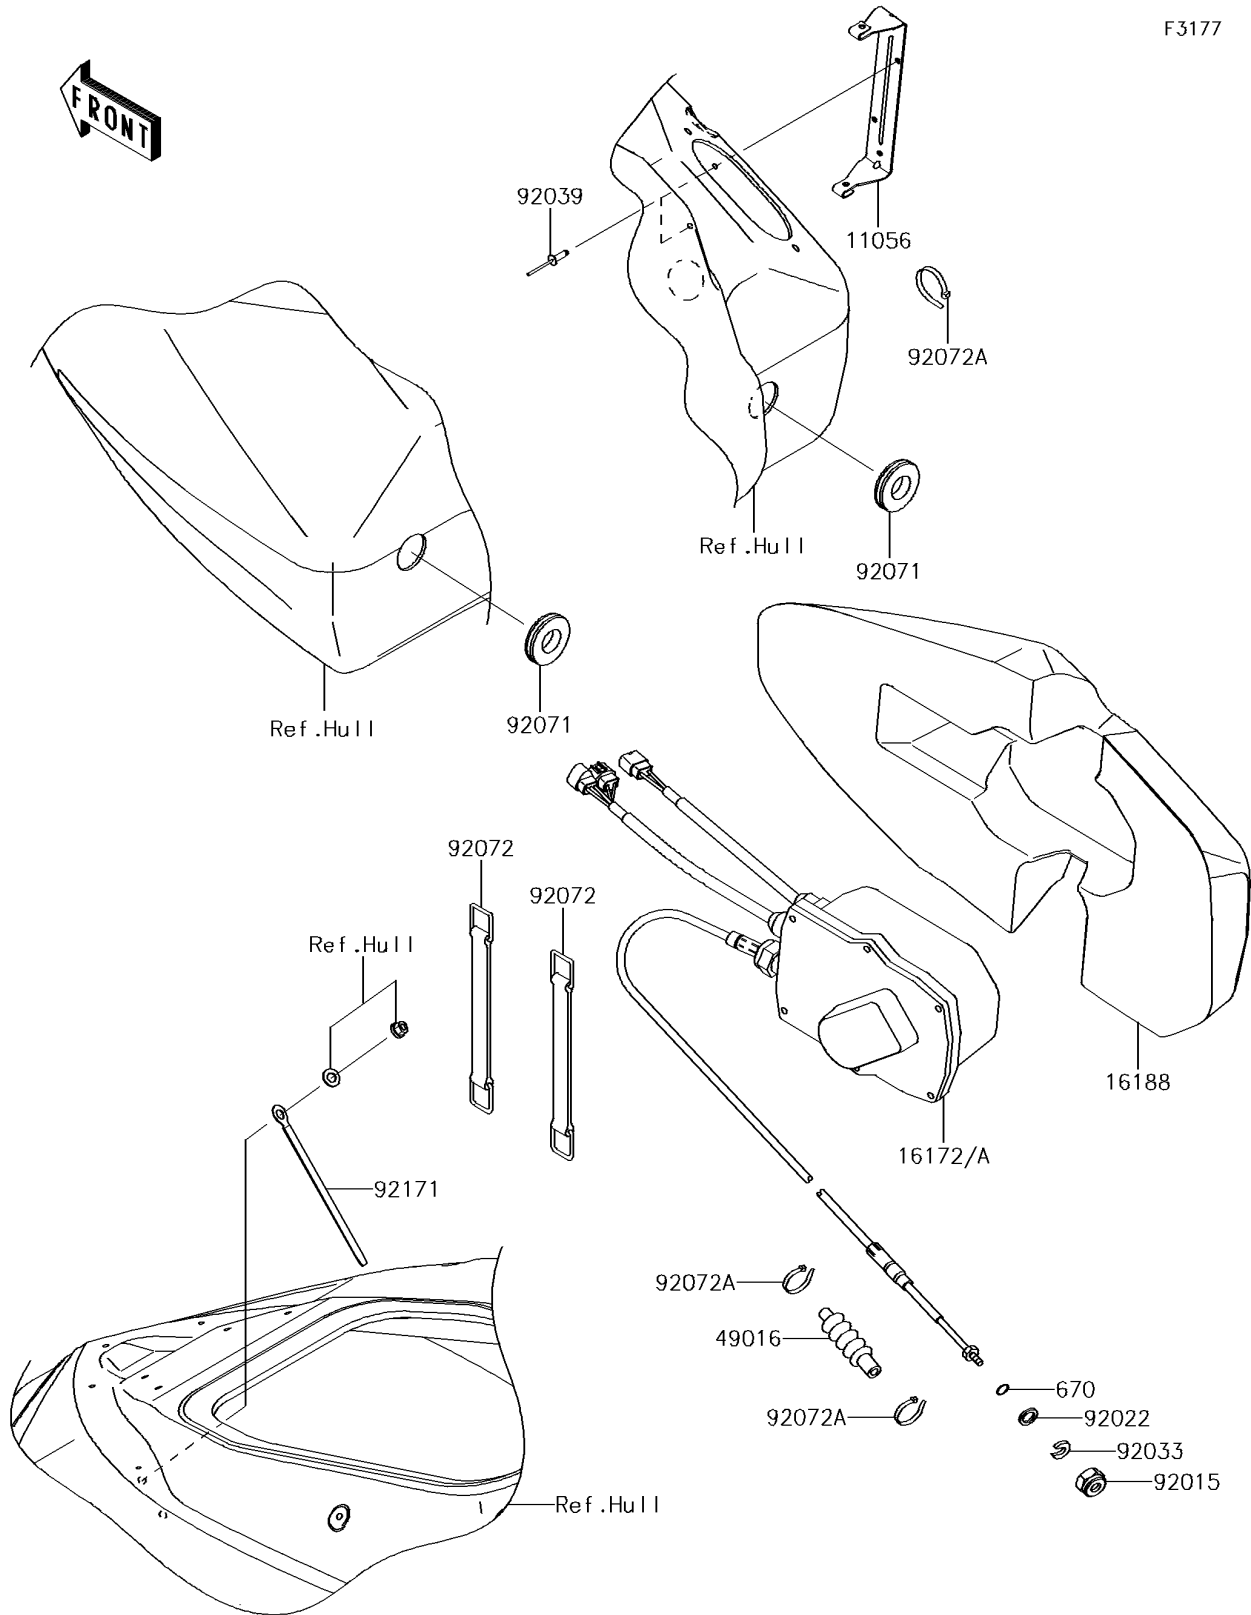

2014 JET SKI® ULTRA® 310X PARTS DIAGRAM

Control

F3177

2014 JET SKI® ULTRA® 310X PARTS LIST

Control

ITEM NAME	PART NUMBER	QUANTITY
BRACKET (Ref # 11056)	11056-0711	1
ACTUATOR,JET PUMP (Ref # 16172)	16172-0027	1
FLOAT (Ref # 16188)	16188-0037	1
COVER-SEAL,TILT CABLE (Ref # 49016)	49016-3702	1
O RING,11MM (Ref # 670)	670B2011	1
NUT,20MM (Ref # 92015)	92015-526	1
WASHER (Ref # 92022)	92022-535	1
RING-SNAP,7.7X17.5X3.0 (Ref # 92033)	92033-3737	1
RIVET (Ref # 92039)	92039-3714	1
GROMMET (Ref # 92071)	92071-3840	1
BAND,BATTERY (Ref # 92072)	92072-3879	1
BAND,L=100.08 (Ref # 92072A)	92072-3882	1
CLAMP,L=150 (Ref # 92171)	92171-3717	1