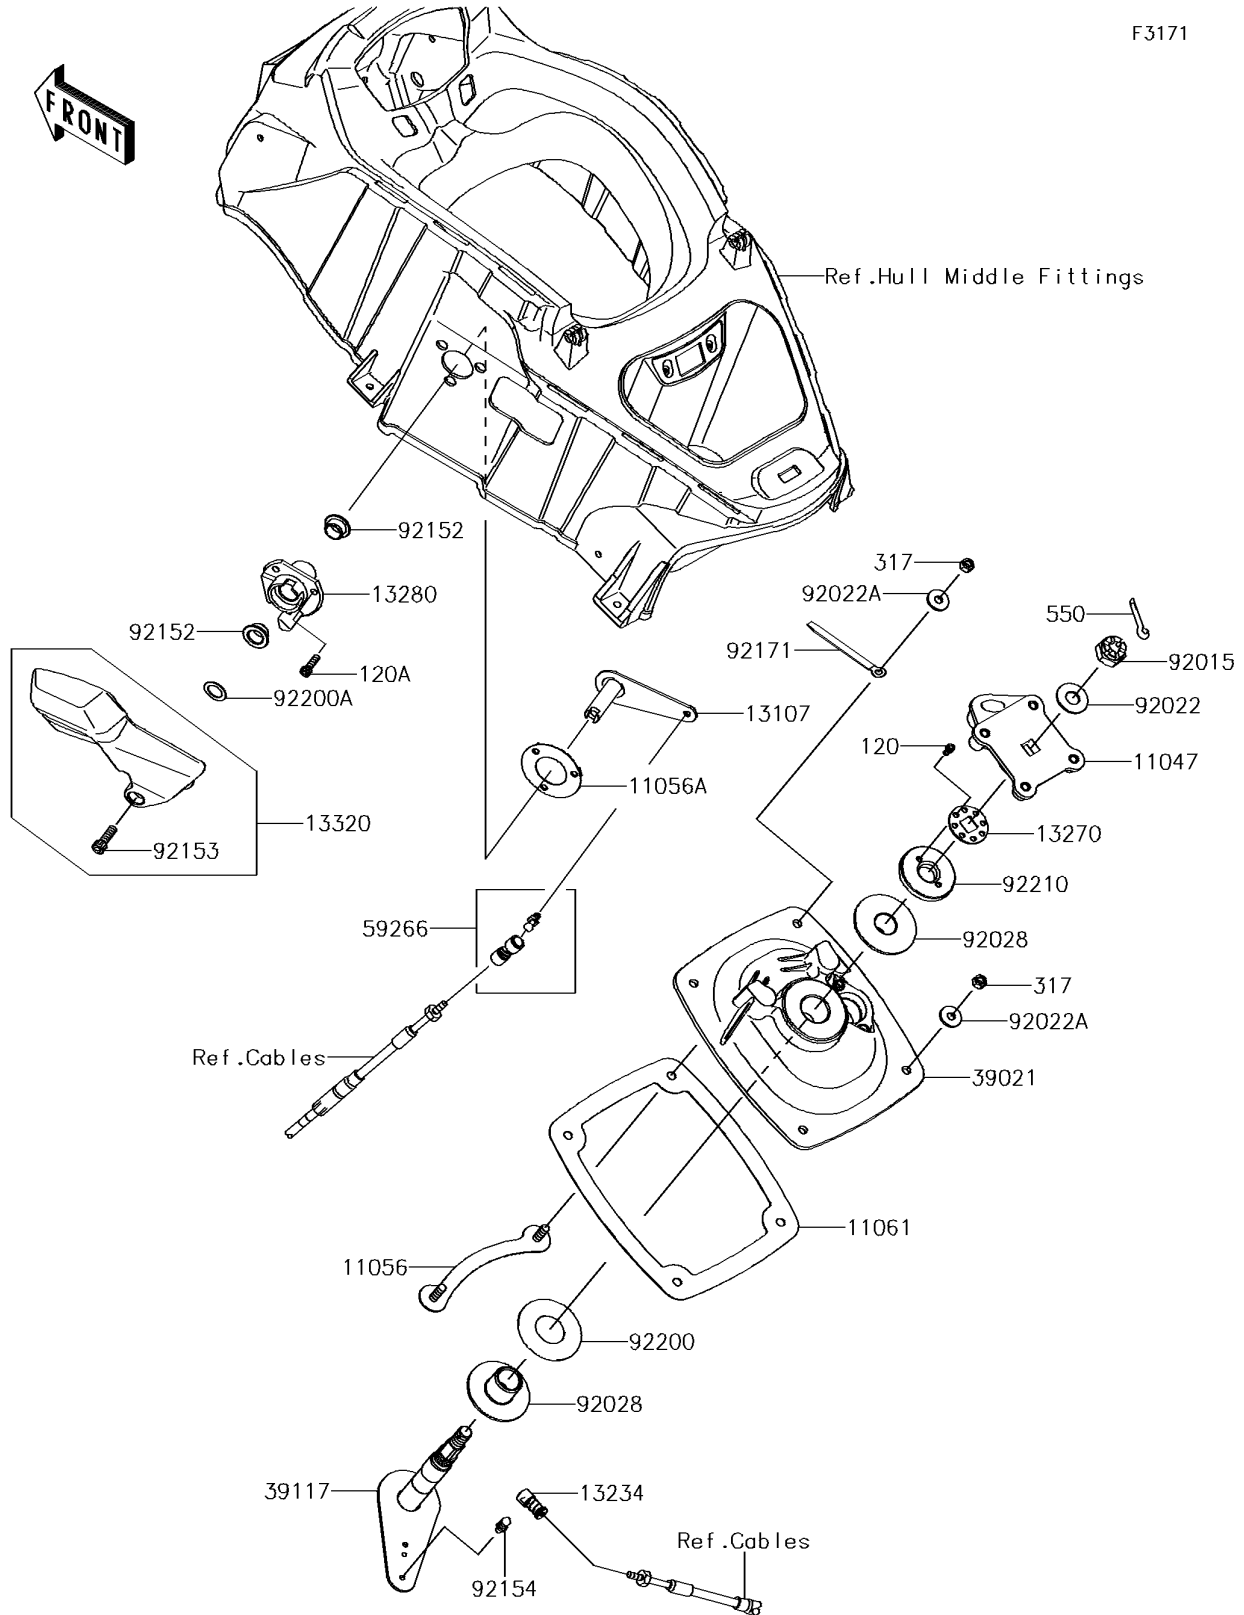

2014 JET SKI® ULTRA® 310X PARTS DIAGRAM

Handle Pole

F3171

2014 JET SKI® ULTRA® 310X PARTS LIST

Handle Pole

ITEM NAME	PART NUMBER	QUANTITY
BRACKET,HANDLE HOLDER (Ref # 11047)	11047-3759	1
BRACKET,HANDLE POLE BRACKET (Ref # 11056)	11056-3712	2
BRACKET (Ref # 11056A)	11056-3713	1
GASKET,HANDLE POLE BRACKET (Ref # 11061)	11061-3739	1
BOLT-SOCKET,5X10 (Ref # 120)	120R0510	2
BOLT-SOCKET,6X20 (Ref # 120A)	120R0620	3
SHAFT (Ref # 13107)	13107-3799	1
SHAFT-COMP (Ref # 13234)	13234-3713	1
PLATE,STEERING NUT (Ref # 13270)	13270-3808	1
HOLDER (Ref # 13280)	13280-0790	1
LEVER-ASSY,REVERSE (Ref # 13320)	13320-0027	1
NUT-HEX-SMALL,8MM (Ref # 317)	317R0800	4
BRACKET-HANDLE POLE (Ref # 39021)	39021-3716	1
SHAFT-STRG (Ref # 39117)	39117-3715	1
PIN-COTTER,3X35 (Ref # 550)	550S3035	1
JOINT-BALL (Ref # 59266)	59266-3710	1
NUT,CASTLE,14MM (Ref # 92015)	92015-3805	1
WASHER,15X34X2.0 (Ref # 92022)	92022-3738	1
WASHER,8.4X23X2.5 (Ref # 92022A)	92022-3744	4
BUSHING,STEERING (Ref # 92028)	92028-3748	2
COLLAR (Ref # 92152)	92152-3748	2
BOLT,SOCKET,8X25 (Ref # 92153)	92153-3739	1
BOLT,BALL,6MM (Ref # 92154)	92154-3710	1
CLAMP,L=150 (Ref # 92171)	92171-3717	1
WASHER,32.5X70X2 (Ref # 92200)	92200-3718	1
WASHER,16.5X25X1 (Ref # 92200A)	92200-3800	1
NUT,STEERING SHAFT,22MM (Ref # 92210)	92210-3800	1