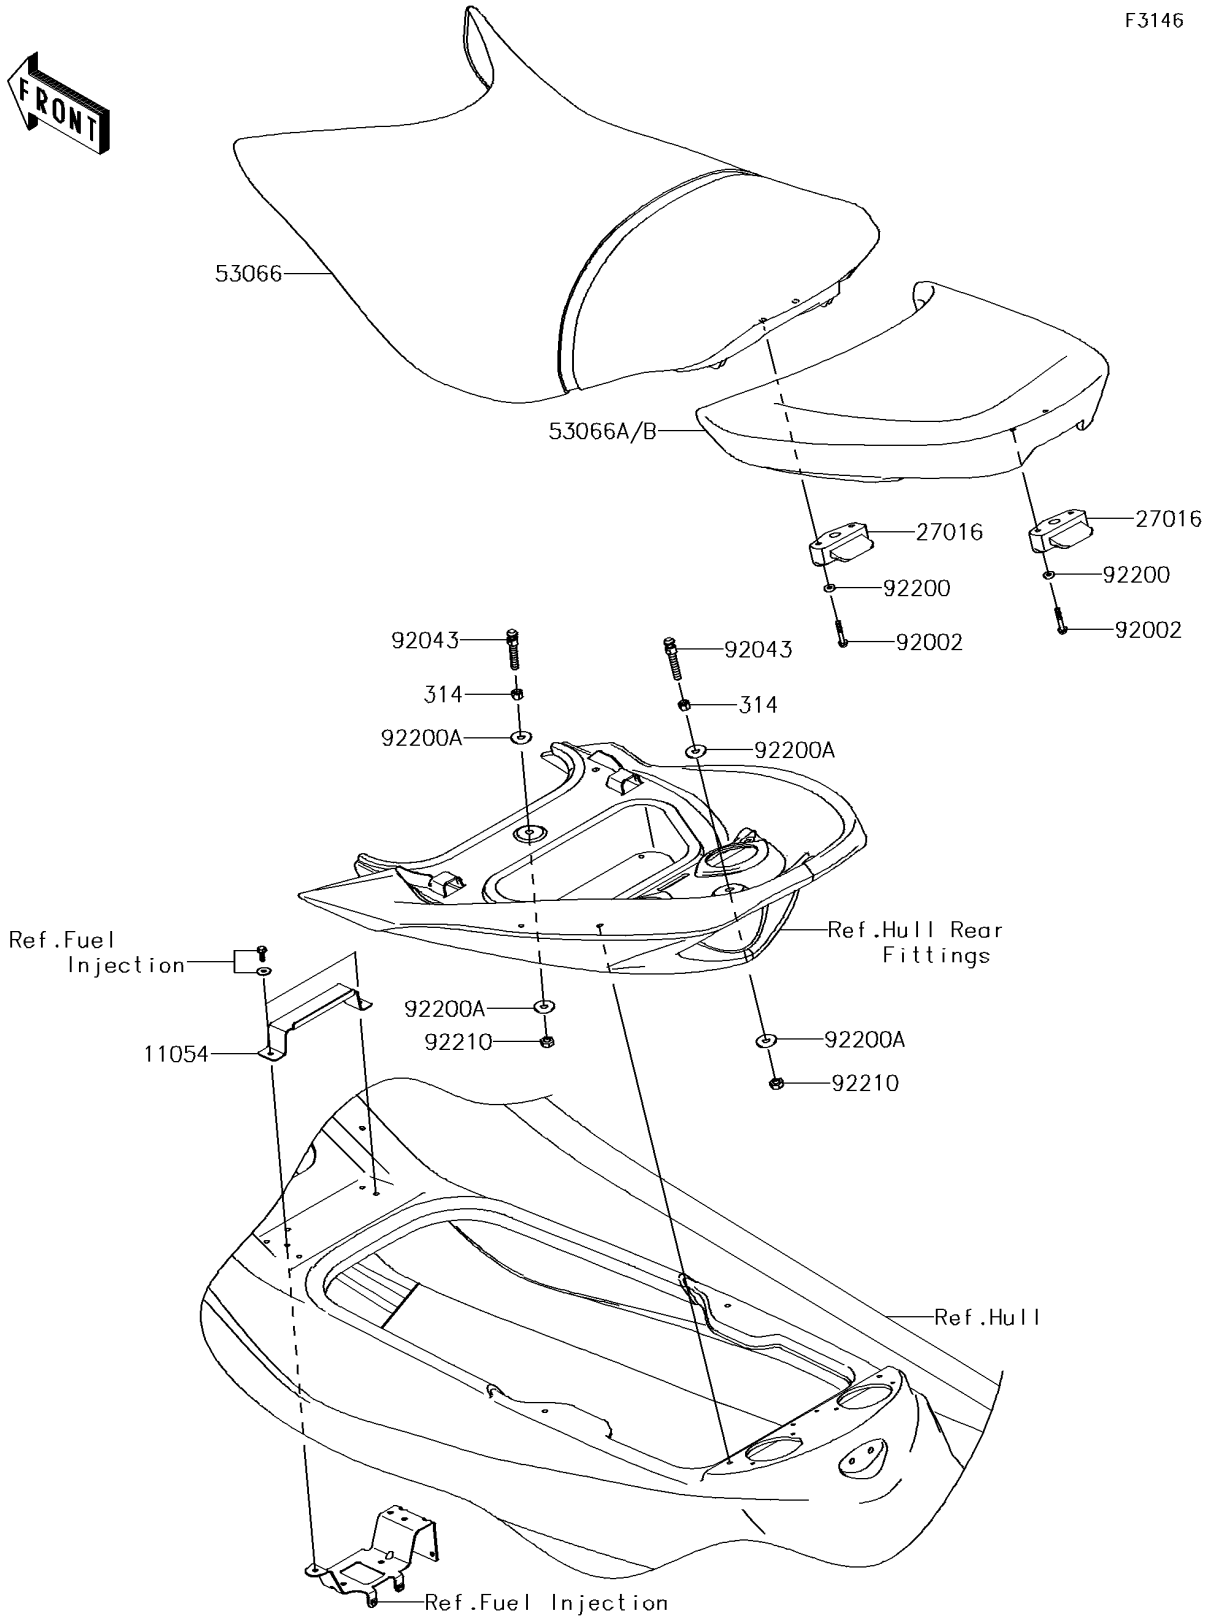

2014 JET SKI® ULTRA® 310X PARTS DIAGRAM

Seat

F3146

2014 JET SKI® ULTRA® 310X PARTS LIST

Seat

ITEM NAME	PART NUMBER	QUANTITY
BRACKET,FRONT SEAT (Ref # 11054)	11054-3702	1
LOCK-ASSY,SEAT,FR&RR (Ref # 27016)	27016-3758	2
NUT-HEX-FINE,10MM (Ref # 314)	314R1000	2
SEAT,FR,LEATHER BLK+BAND BLK (Ref # 53066)	53066-0378-12Y	1
SEAT-ASSY,RR,P.SILVER (Ref # 53066A)	53066-0386-12N	1
BOLT,6X40 (Ref # 92002)	92002-3716	4
PIN (Ref # 92043)	92043-3763	2
WASHER,6.5X16X2.0 (Ref # 92200)	92200-1543	4
WASHER (Ref # 92200A)	92200-3762	4
NUT,LOCK,10MM (Ref # 92210)	92210-3792	2