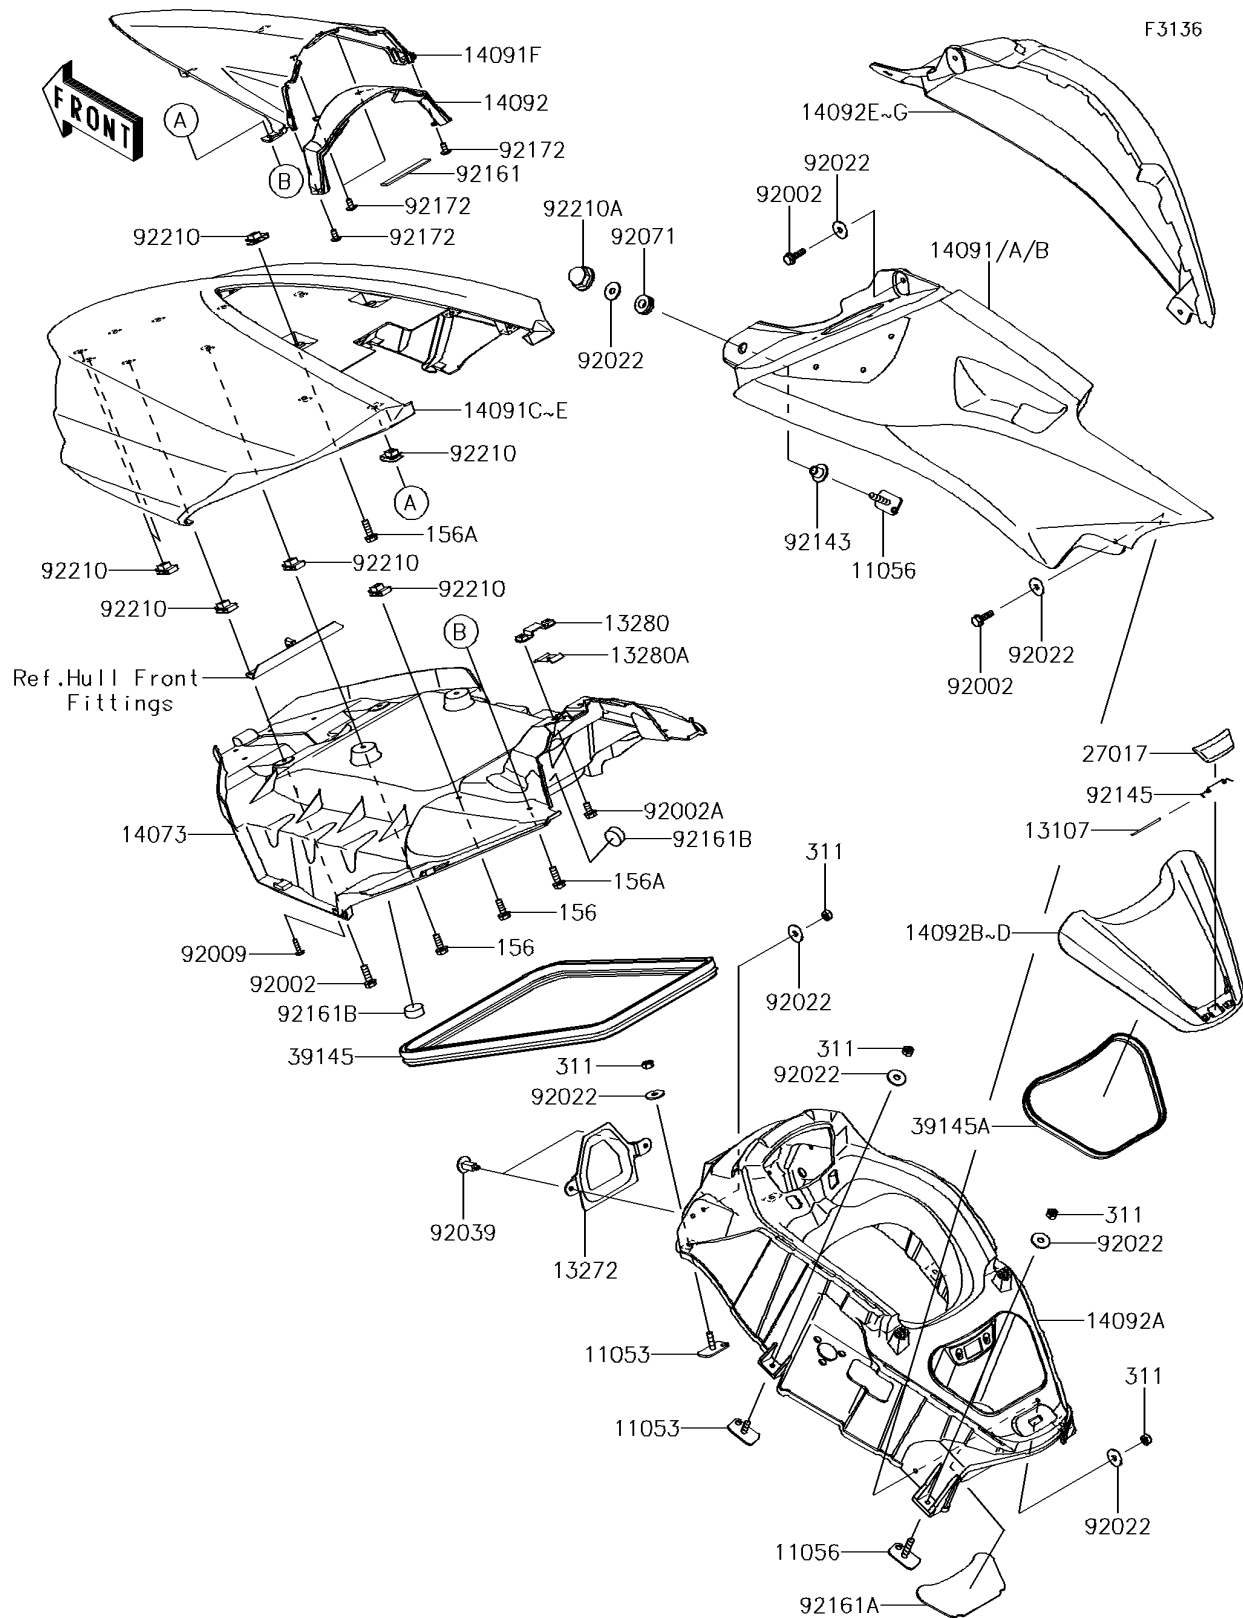

2014 JET SKI® ULTRA® 310X PARTS DIAGRAM

Hull Middle Fittings

2014 JET SKI® ULTRA® 310X PARTS LIST

Hull Middle Fittings

ITEM NAME	PART NUMBER	QUANTITY
BRACKET (Ref # 11053)	11053-3776	1
BRACKET (Ref # 11056)	11056-3724	1
SHAFT (Ref # 13107)	13107-3790	1
PLATE,INTAKE COVER (Ref # 13272)	13272-1221	1
HOLDER,ROD (Ref # 13280)	13280-3749	1
HOLDER,ROD (Ref # 13280A)	13280-3751	1
DUCT,HATCH,INNER (Ref # 14073)	14073-3837	1
COVER,SIDE,LH,M.S.WHITE (Ref # 14091)	14091-3780-31Y	1
COVER,FR HATCH,M.S.WHITE (Ref # 14091C)	14091-3824-31Y	1
COVER,METER,FR (Ref # 14091F)	14091-3825	1
COVER,METER,RR,EBONY (Ref # 14092)	14092-0776-H8	1
COVER,CENTER,F.BLACK (Ref # 14092A)	14092-0980-6Z	1
COVER,CENTER STORAGE,M.S.WHITE (Ref # 14092B)	14092-3701-31Y	1
COVER,SIDE,RH,M.S.WHITE (Ref # 14092E)	14092-3708-31Y	1
BOLT-WP,6X18 (Ref # 156)	156R0618	1
LOCK,CENTER STORAGE (Ref # 27017)	27017-3726	1
TRIM-SEAL (Ref # 39145)	39145-3793	1
TRIM-SEAL,L=720 (Ref # 39145A)	39145-3802	1
BOLT,6X20 (Ref # 92002)	92002-3755	1
BOLT,6X12 (Ref # 92002A)	92002-3763	1
SCREW,TAPPING,4X16 (Ref # 92009)	92009-3849	1
WASHER,6.5X20X1.5 (Ref # 92022)	92022-3710	1
RIVET (Ref # 92039)	92039-3788	1
GROMMET (Ref # 92071)	92071-3716	1
COLLAR (Ref # 92143)	92143-3750	1
SPRING (Ref # 92145)	92145-3729	1
DAMPER,16X100X3.18 (Ref # 92161)	92161-0968	1
DAMPER,CENTER STORAGE (Ref # 92161A)	92161-3773	1
DAMPER (Ref # 92161B)	92161-3790	1

2014 JET SKI® ULTRA® 310X PARTS LIST

Hull Middle Fittings

ITEM NAME	PART NUMBER	QUANTITY
SCREW,5X12 (Ref # 92172)	92172-3714	1
NUT,6MM (Ref # 92210)	92210-3768	1
NUT,CAP,6MM (Ref # 92210A)	92210-3785	1
BOLT-WP,6X20 (Ref # 156A)	156R0620	1
NUT-HEX,6MM (Ref # 311)	311R0600	1