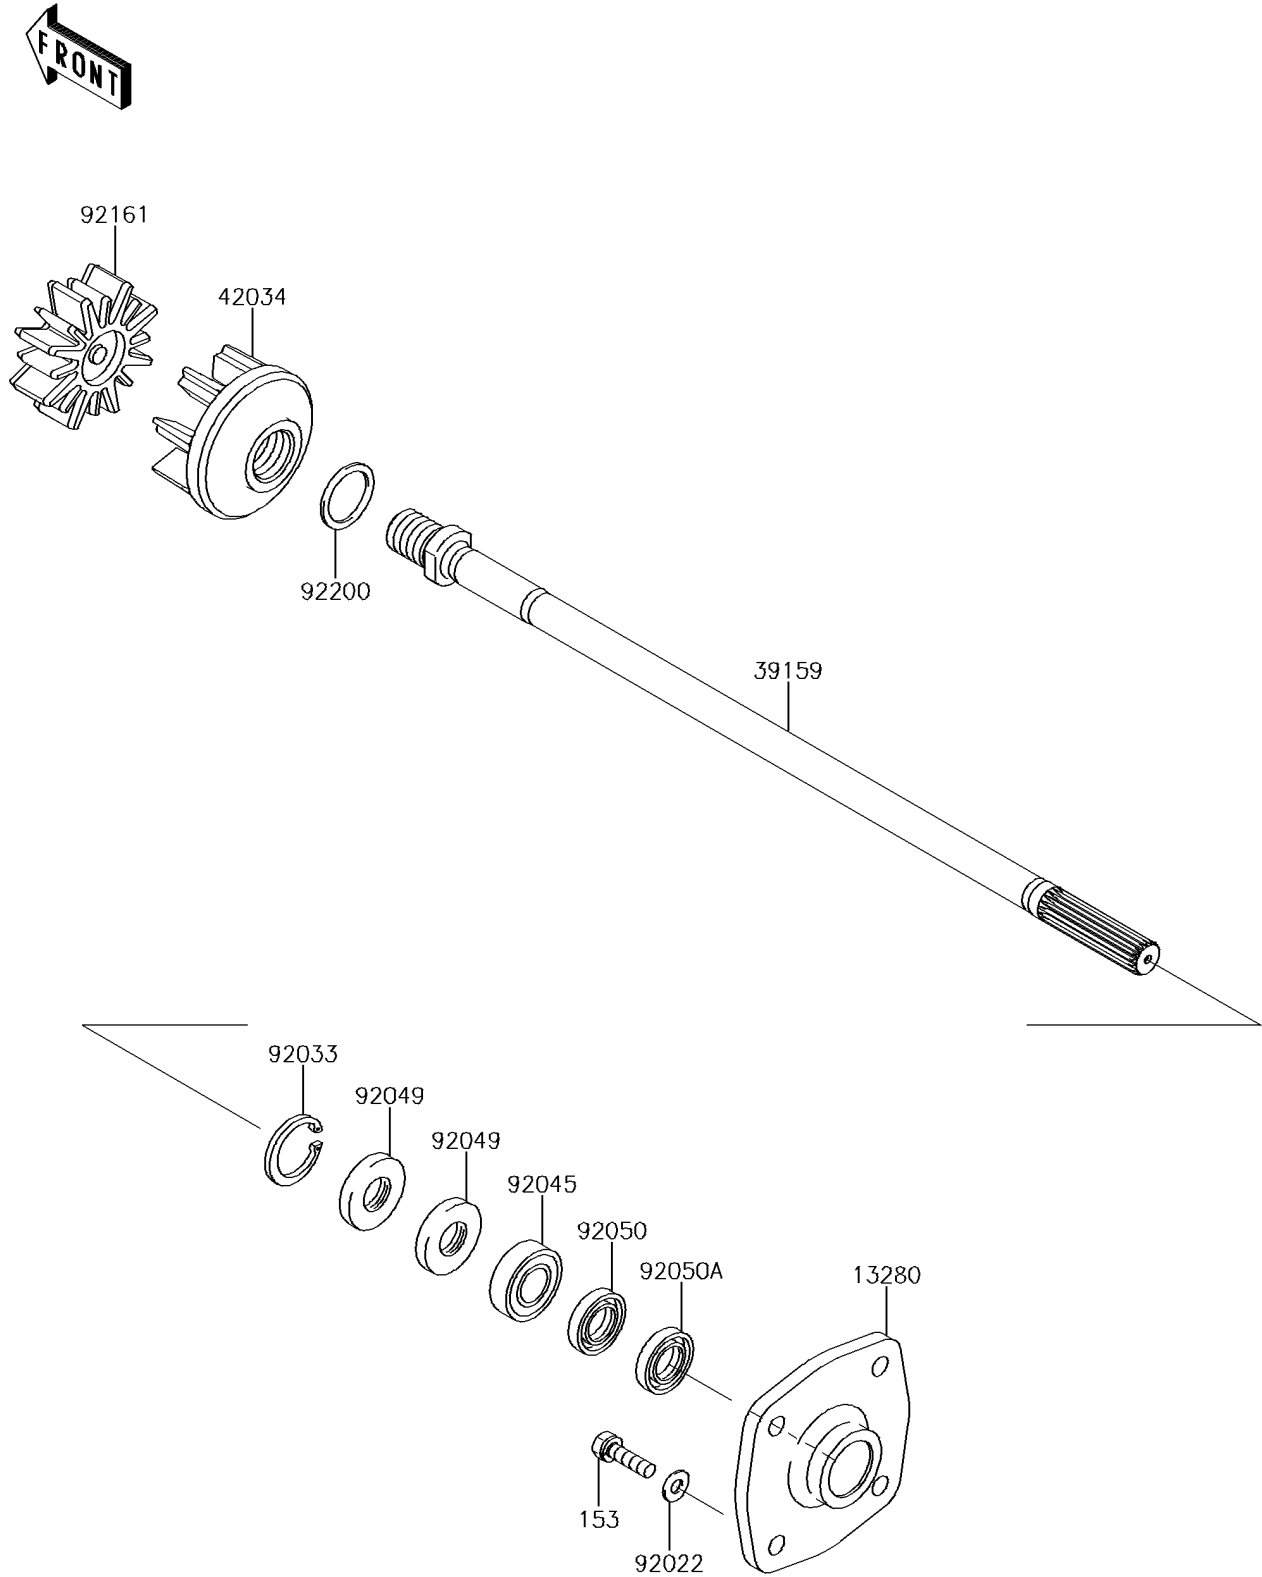

2014 JET SKI® ULTRA® 310X PARTS DIAGRAM

Drive Shaft

E3134

2014 JET SKI® ULTRA® 310X PARTS LIST

Drive Shaft

ITEM NAME	PART NUMBER	QUANTITY
HOLDER (Ref # 13280)	13280-3756	1
BOLT-WS-SMALL,8X30 (Ref # 153)	153R0830	4
SHAFT-DRIVE (Ref # 39159)	39159-0044	1
COUPLING (Ref # 42034)	42034-3720	1
WASHER,8.2X18X1.5 (Ref # 92022)	92022-1964	4
RING-SNAP,42MM (Ref # 92033)	92033-3713	1
BEARING-BALL,60042RD (Ref # 92045)	92045-3705	1
SEAL-OIL,S620426 (Ref # 92049)	92049-3707	2
SEAL-OIL,SCY20368 (Ref # 92050)	92050-502	1
SEAL-OIL,SC20367 (Ref # 92050A)	92050-503	1
DAMPER,COUPLING (Ref # 92161)	92161-3797	1
WASHER,30.5X38X2 (Ref # 92200)	92200-3809	1