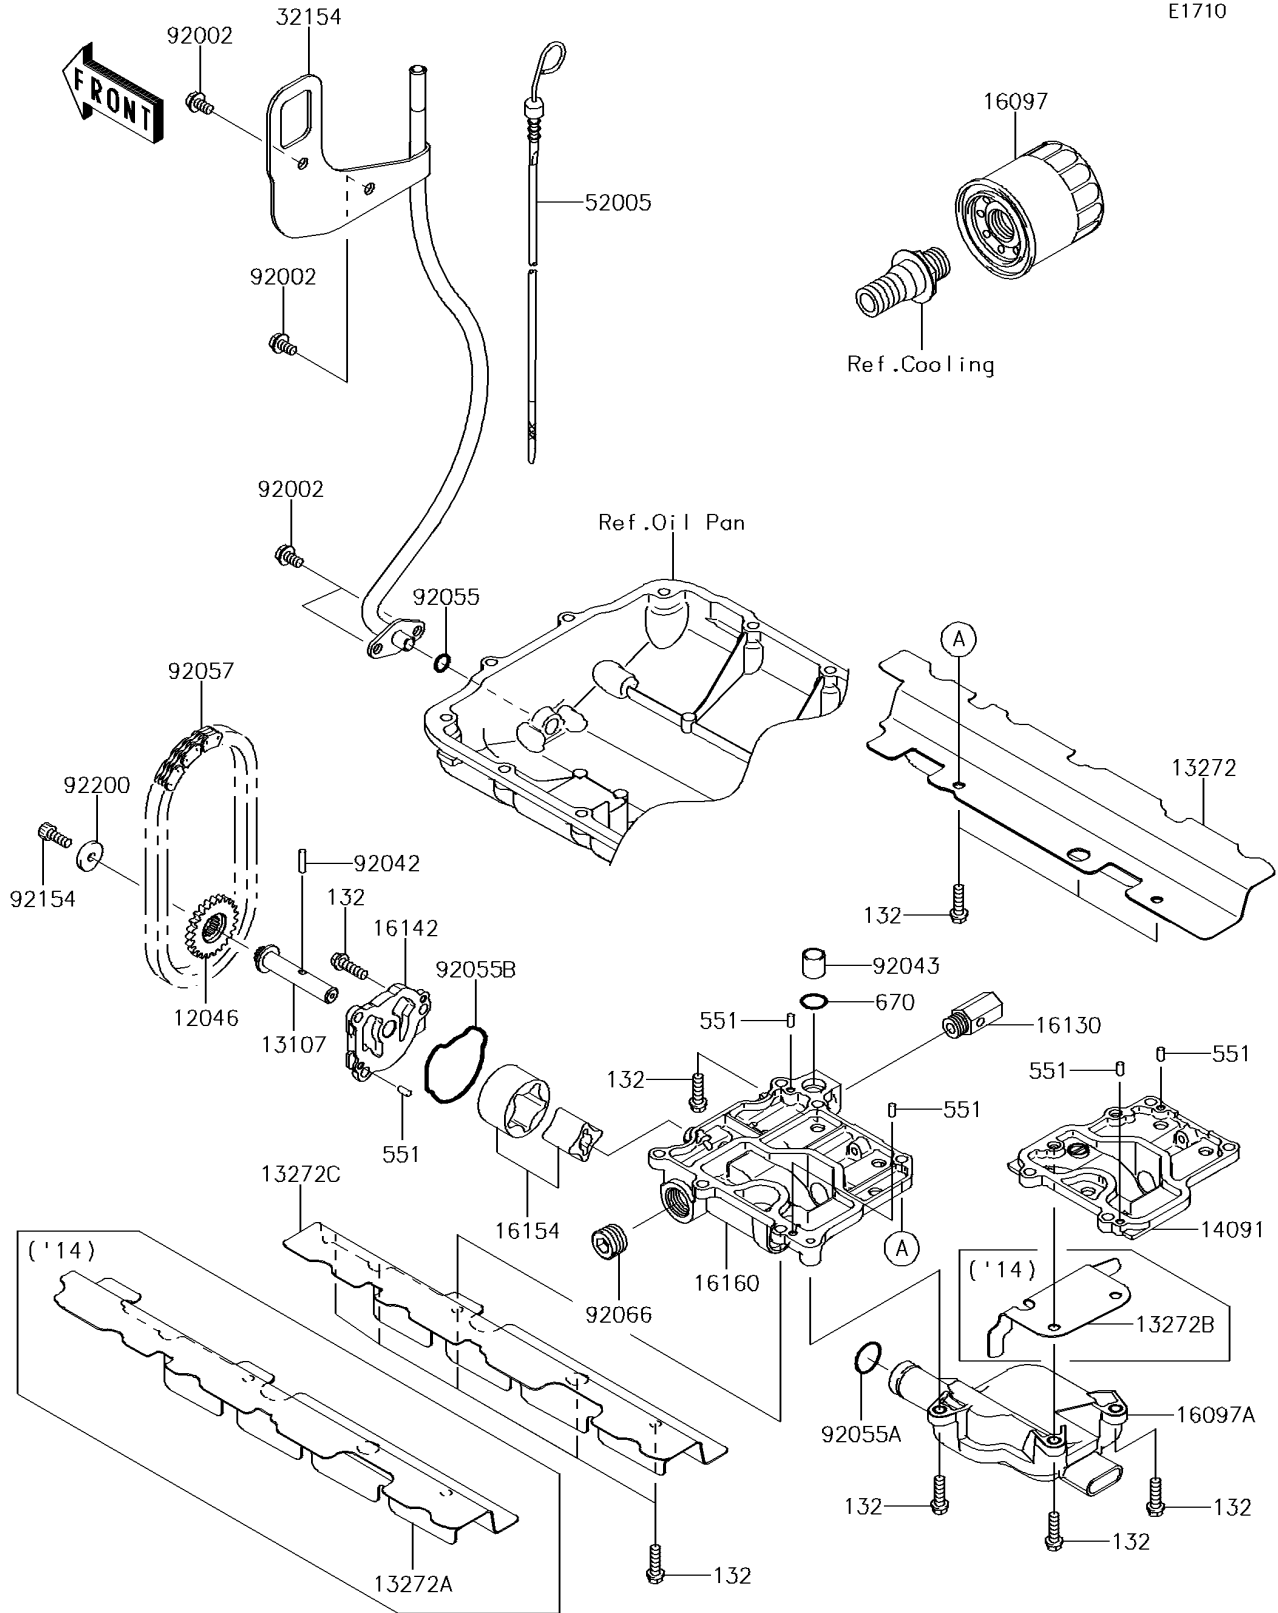

2014 JET SKI® ULTRA® 310X PARTS DIAGRAM

Oil Pump

E1710

2014 JET SKI® ULTRA® 310X PARTS LIST

Oil Pump

ITEM NAME	PART NUMBER	QUANTITY
SPROCKET,23T (Ref # 12046)	12046-3708	1
SHAFT (Ref # 13107)	13107-0730	1
BOLT-FLANGED-SMALL,6X20 (Ref # 132)	132BD0620	1
PLATE,RH (Ref # 13272)	13272-1563	1
PLATE,LH (Ref # 13272A)	13272-1564	1
PLATE,UNDER FILTER (Ref # 13272B)	13272-1565	1
COVER (Ref # 14091)	14091-3767	1
FILTER-ASSY-OIL (Ref # 16097)	16097-0007	1
FILTER-ASSY-OIL (Ref # 16097A)	16097-3702	1
VALVE-ASSY-RELIEF (Ref # 16130)	16130-3701	1
COVER-PUMP (Ref # 16142)	16142-3703	1
ROTOR-PUMP (Ref # 16154)	16154-1124	1
BODY,OIL PUMP (Ref # 16160)	16160-0705	1
PIPE,OIL LEVEL (Ref # 32154)	32154-3721	1
GAUGE,OIL LEVEL (Ref # 52005)	52005-0729	1
PIN-DOWEL (Ref # 551)	551R0408	1
O RING,14MM (Ref # 670)	670D2014	1
BOLT,6X12 (Ref # 92002)	92002-3763	1
PIN,DOWEL,4X15.8 (Ref # 92042)	92042-014	1
PIN,11.5X14X14 (Ref # 92043)	92043-1279	1
RING-O,9.8X2.4 (Ref # 92055)	92055-1150	1
RING-O,19.8X1.9 (Ref # 92055A)	92055-1332	1
RING-O (Ref # 92055B)	92055-3764	1
CHAIN,OIL PUMP,98XRH2010-52L (Ref # 92057)	92057-3713	1
PLUG,PT1/2X12.5 (Ref # 92066)	92066-0002	1
BOLT,SOCKET,6X16 (Ref # 92154)	92154-3709	1
WASHER,6X20X3.2 (Ref # 92200)	92200-0120	1