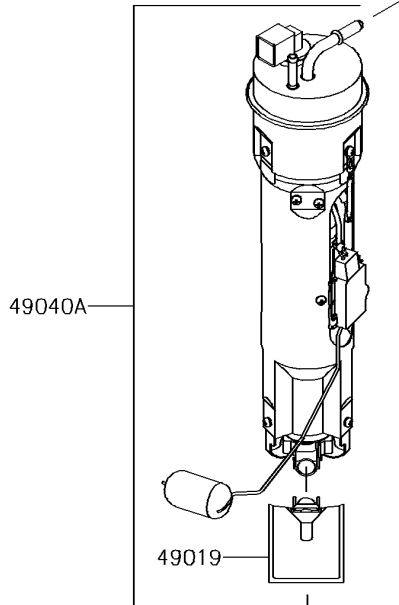

2014 JET SKI® ULTRA® 310X PARTS DIAGRAM

Fuel Pump

E1520

51044/A

Ref .Fuel Tank

2014 JET SKI[®] ULTRA[®] 310X PARTS LIST

Fuel Pump

ITEM NAME	PART NUMBER	QUANTITY
HOLDER (Ref # 13280)	13280-0729	1
PUMP-FUEL (Ref # 49040)	49040-0712	1
TUBE-ASSY,FUEL (Ref # 51044A)	51044-3707	1
CLAMP (Ref # 92170)	92170-3760	1
CLAMP (Ref # 92171)	92171-3716	1