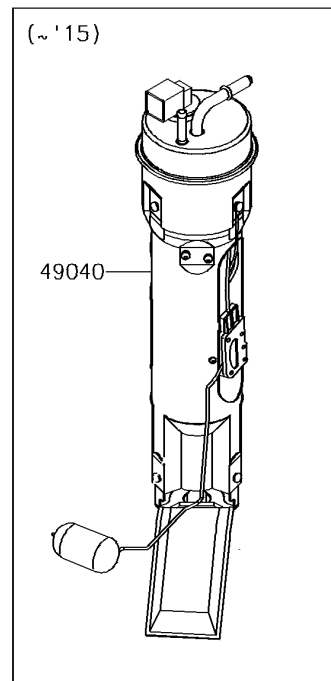

2014 JET SKI® ULTRA® 310X PARTS DIAGRAM

Fuel Pump

E1520

51044/A

Ref .Fuel Tank

2014 JET SKI[®] ULTRA[®] 310X PARTS LIST

Fuel Pump

ITEM NAME	PART NUMBER	QUANTITY
HOLDER (Ref # 13280)	13280-0729	1
PUMP-FUEL (Ref # 49040)	49040-0712	1
TUBE-ASSY,FUEL (Ref # 51044A)	51044-3707	1
CLAMP (Ref # 92170)	92170-3760	1
CLAMP (Ref # 92171)	92171-3716	1