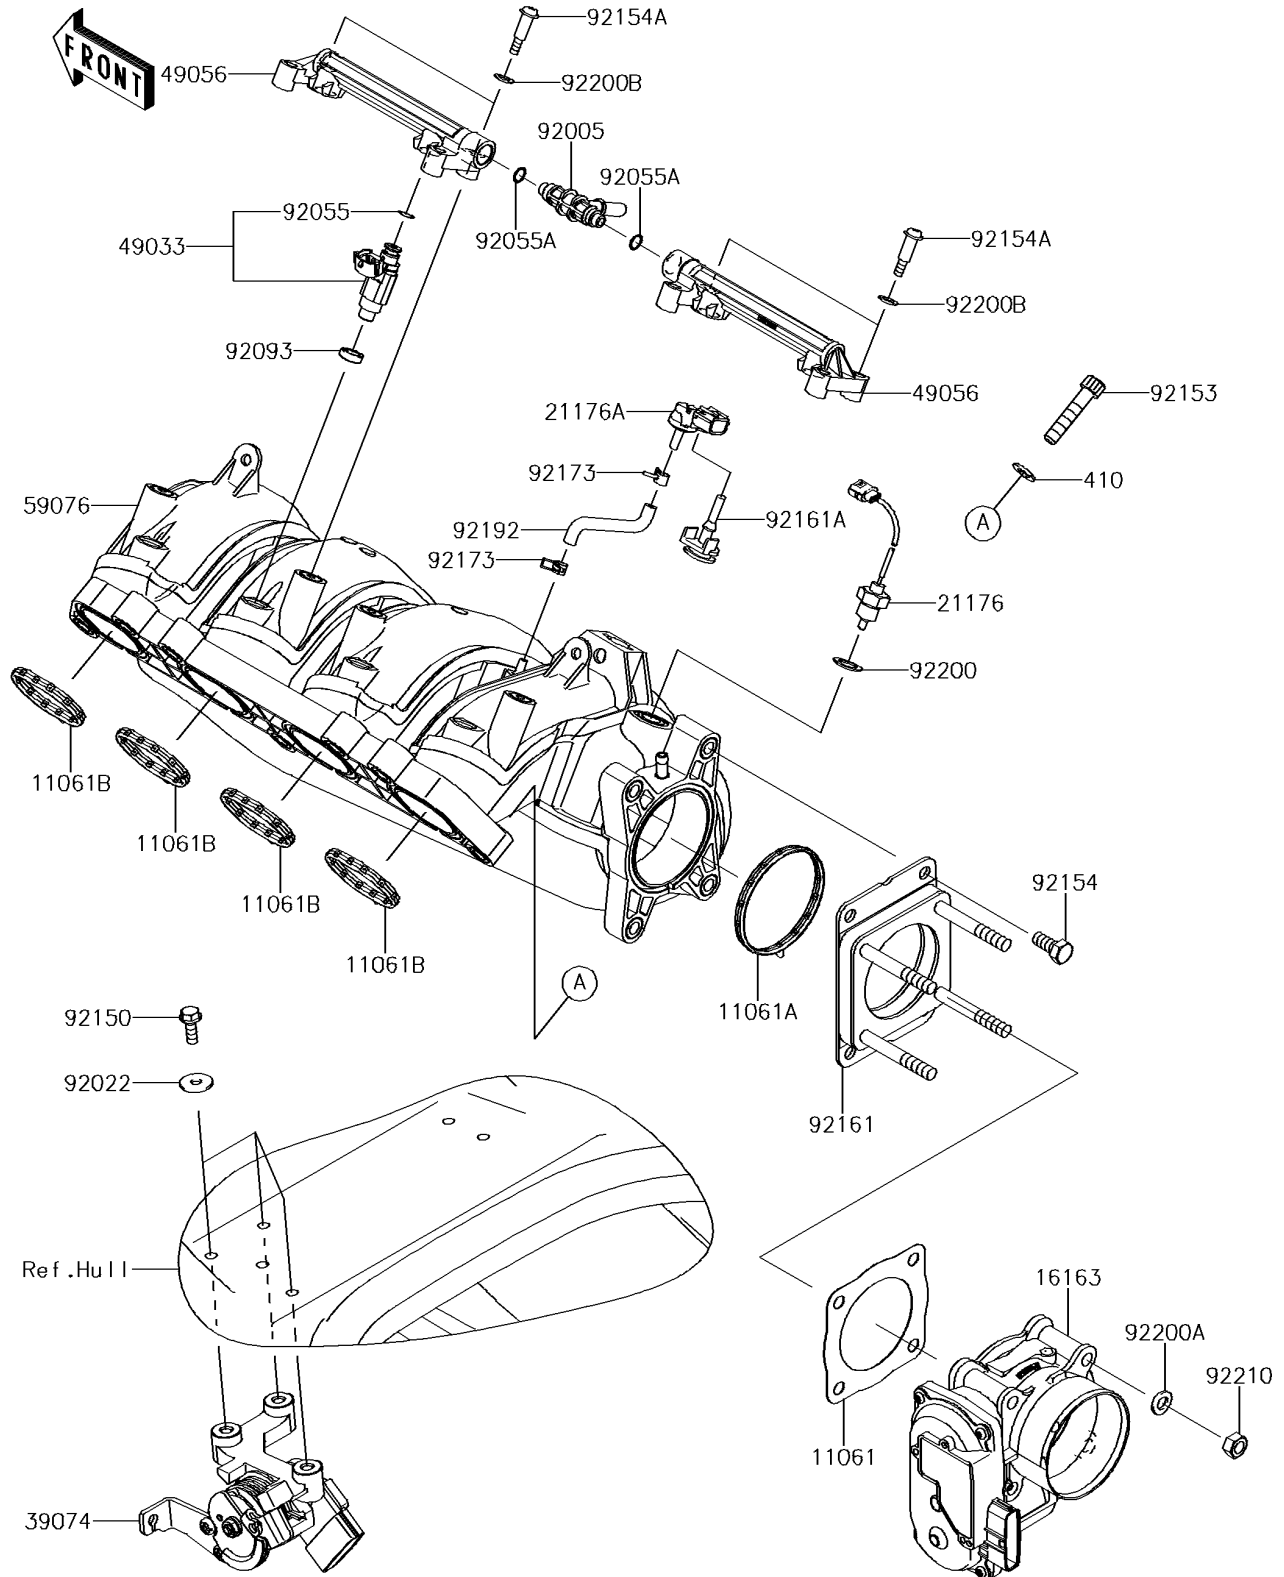

2014 JET SKI® ULTRA® 310X PARTS DIAGRAM

Throttle

E1510

2014 JET SKI® ULTRA® 310X PARTS LIST

Throttle

ITEM NAME	PART NUMBER	QUANTITY
GASKET,THROTTLE (Ref # 11061)	11061-0824	1
GASKET,MANIFOLD (Ref # 11061A)	11061-3766	1
GASKET,THROTTLE (Ref # 11061B)	11061-3767	1
THROTTLE-ASSY (Ref # 16163)	16163-3717	1
SENSOR,AIR TEMPERATURE (Ref # 21176)	21176-3767	1
SENSOR,BOOST (Ref # 21176A)	21176-3777	1
LEVER-ASSY-THROTTLE (Ref # 39074)	39074-3730	1
WASHER-PLAIN-SMALL,8MM (Ref # 410)	410S0800	1
NOZZLE-INJECTION (Ref # 49033)	49033-3709	1
PIPE-INJECTION,FUEL (Ref # 49056)	49056-3705	1
MANIFOLD-INTAKE (Ref # 59076)	59076-0006	1
FITTING,FUEL PIPE (Ref # 92005)	92005-3766	1
WASHER,6.5X20X1.5 (Ref # 92022)	92022-3710	1
RING-O,INJECTION NOZZLE (Ref # 92055)	92055-1622	1
RING-O (Ref # 92055A)	92055-3782	1
SEAL (Ref # 92093)	92093-0127	1
BOLT,6X18 (Ref # 92150)	92150-3729	1
BOLT,SOCKET,8X40 (Ref # 92153)	92153-0517	1
BOLT (Ref # 92154)	92154-1389	1
BOLT (Ref # 92154A)	92154-3713	1
DAMPER (Ref # 92161)	92161-1635	1
DAMPER (Ref # 92161A)	92161-3796	1
CLAMP (Ref # 92173)	92173-3702	1
TUBE (Ref # 92192)	92192-1361	1
WASHER,12X18X1 (Ref # 92200)	92200-0712	1
WASHER (Ref # 92200A)	92200-3806	1
WASHER (Ref # 92200B)	92200-3807	1
NUT (Ref # 92210)	92210-0897	1