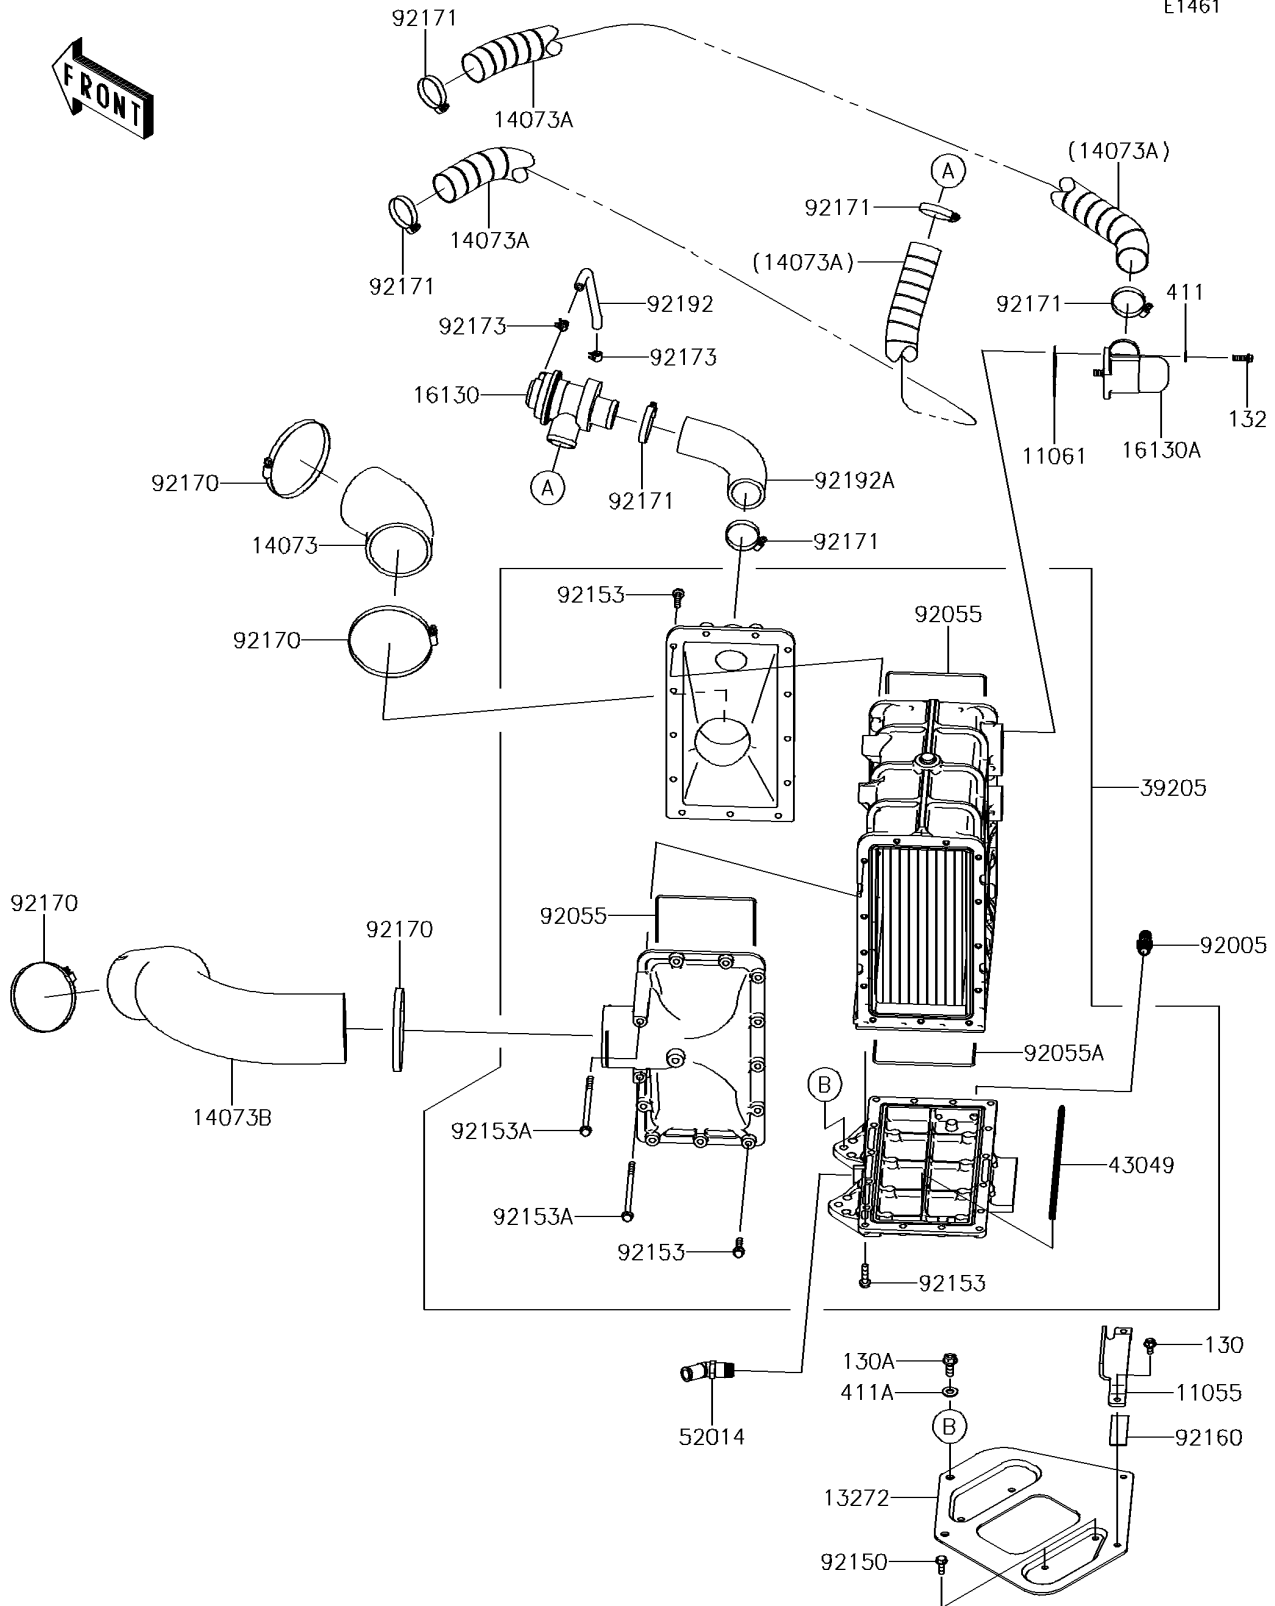

2014 JET SKI® ULTRA® 310X PARTS DIAGRAM

Inter Cooler

E1461

2014 JET SKI® ULTRA® 310X PARTS LIST

Inter Cooler

ITEM NAME	PART NUMBER	QUANTITY
BRACKET (Ref # 11055)	11055-3714	1
GASKET (Ref # 11061)	11061-3765	1
BOLT-FLANGED,6X12 (Ref # 130)	130CD0612	2
BOLT-FLANGED,8X20 (Ref # 130A)	130CD0820	2
BOLT-FLANGED-SMALL,6X18 (Ref # 132)	132BC0618	2
PLATE (Ref # 13272)	13272-3721	1
DUCT,I/C-TH. (Ref # 14073)	14073-3823	1
DUCT,BYPASS VALVE-A/C (Ref # 14073A)	14073-3834	2
DUCT,S/C-I/C (Ref # 14073B)	14073-3839	1
VALVE-ASSY-RELIEF,AIR BYPASS (Ref # 16130)	16130-3703	1
VALVE-ASSY-RELIEF,BLOW OFF (Ref # 16130A)	16130-3707	1
HEAT EXCHANGER,INTER COOLER (Ref # 39205)	39205-3702	1
WASHER-PLAIN,6MM (Ref # 411)	411S0600	2
WASHER-PLAIN,8MM (Ref # 411A)	411S0800	2
PACKING (Ref # 43049)	43049-3719	1
ELBOW (Ref # 52014)	52014-3714	1
FITTING (Ref # 92005)	92005-3714	1
RING-O (Ref # 92055)	92055-3779	2
RING-O (Ref # 92055A)	92055-3780	1
BOLT,6X18 (Ref # 92150)	92150-3729	4
BOLT,FLANGED,6X25 (Ref # 92153)	92153-3750	40
BOLT,FLANGED,6X110 (Ref # 92153A)	92153-3751	2
DAMPER (Ref # 92160)	92160-1075	1
CLAMP (Ref # 92170)	92170-3764	4
CLAMP (Ref # 92171)	92171-3725	6
CLAMP (Ref # 92173)	92173-1038	2
TUBE,5.8X10.8X140 (Ref # 92192)	92192-1512	1
TUBE,I/C-ABV (Ref # 92192A)	92192-3784	1