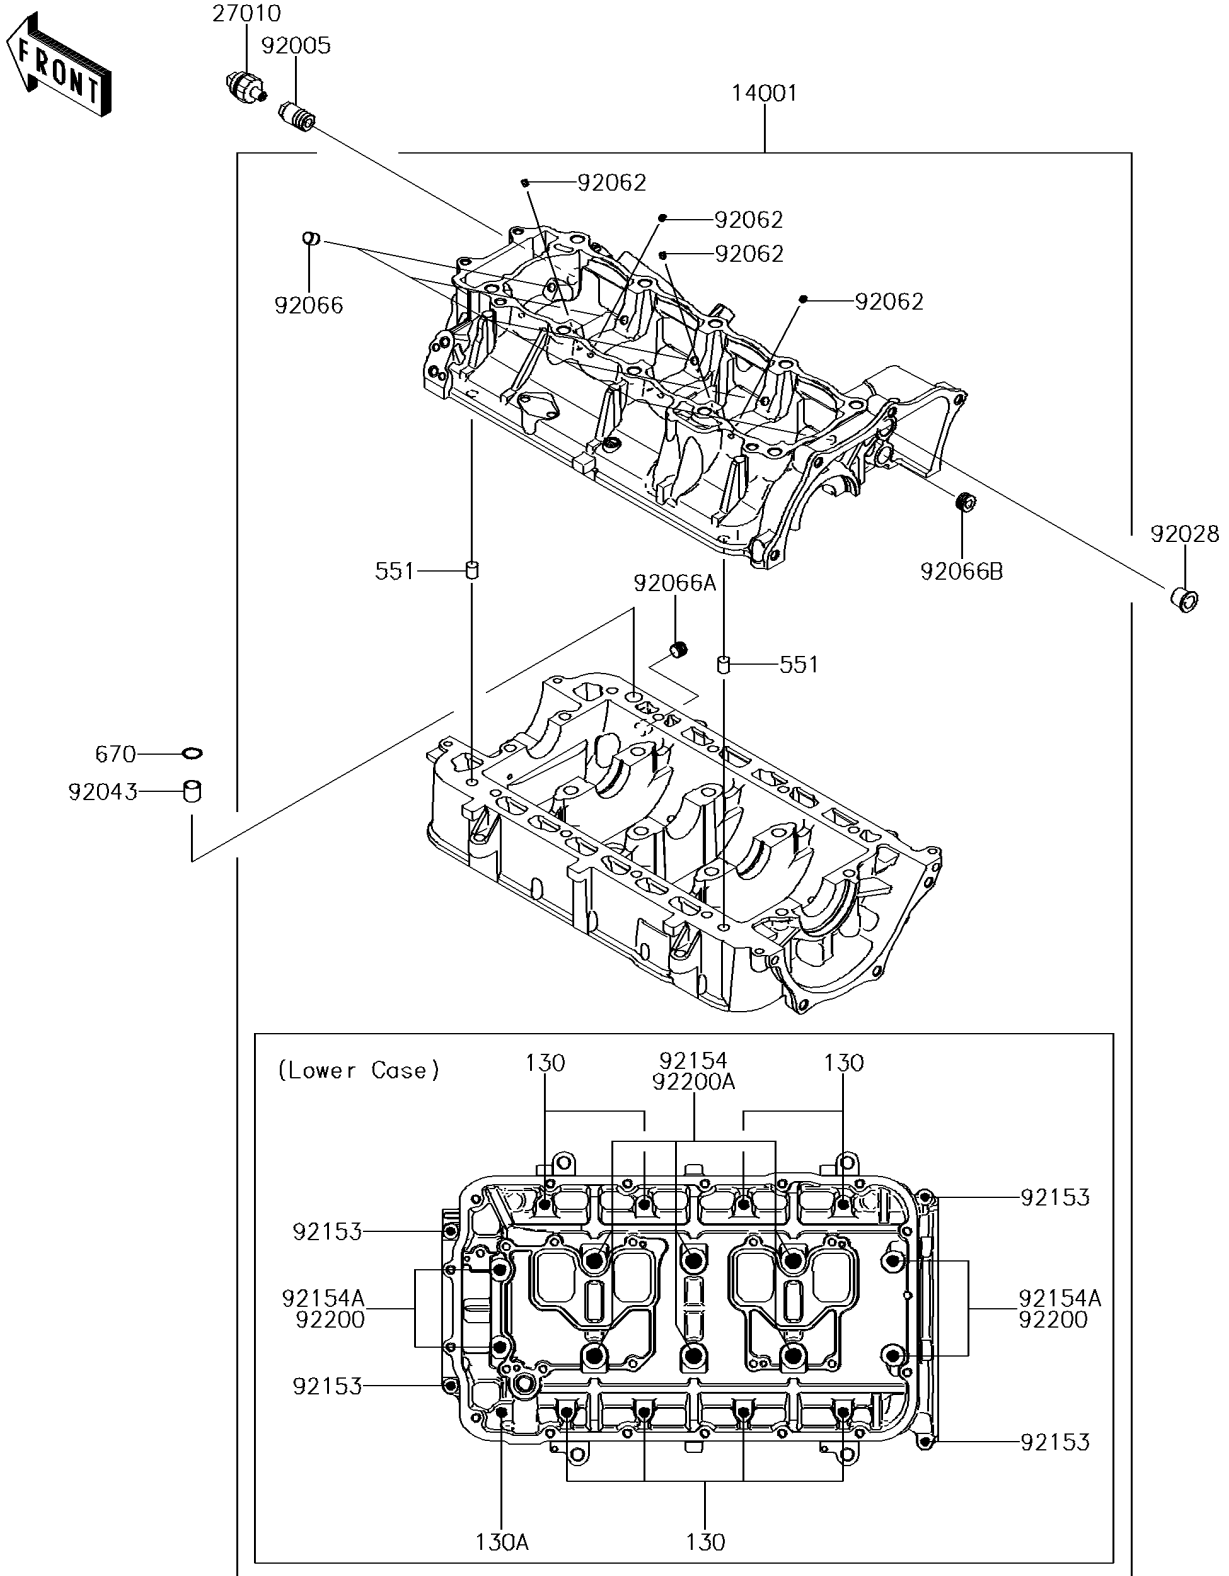

## 2014 JET SKI® ULTRA® 310X PARTS DIAGRAM

Crankcase

E1411

## 2014 JET SKI® ULTRA® 310X PARTS LIST

Crankcase

ITEM NAME	PART NUMBER	QUANTITY
BOLT-FLANGED,8X45 (Ref # 130)	130CD0845	1
BOLT-FLANGED,8X55 (Ref # 130A)	130CD0855	1
SET-CRANKCASE (Ref # 14001)	14001-0614	1
SWITCH,OIL PRESSURE (Ref # 27010)	27010-3786	1
PIN-DOWEL (Ref # 551)	551R1012	1
O RING,14MM (Ref # 670)	670D2014	1
FITTING (Ref # 92005)	92005-0714	1
BUSHING (Ref # 92028)	92028-3718	1
PIN,11.5X14X14 (Ref # 92043)	92043-1279	1
NOZZLE (Ref # 92062)	92062-0029	1
PLUG,OIL LINE,7.2X8 (Ref # 92066)	92066-1012	1
PLUG (Ref # 92066A)	92066-3778	1
PLUG (Ref # 92066B)	92066-3782	1
BOLT,6X30 (Ref # 92153)	92153-3707	1
BOLT (Ref # 92154)	92154-0719	1
BOLT (Ref # 92154A)	92154-0720	1
WASHER (Ref # 92200)	92200-0743	1
WASHER,11.5X20.5X1.6 (Ref # 92200A)	92200-0747	1