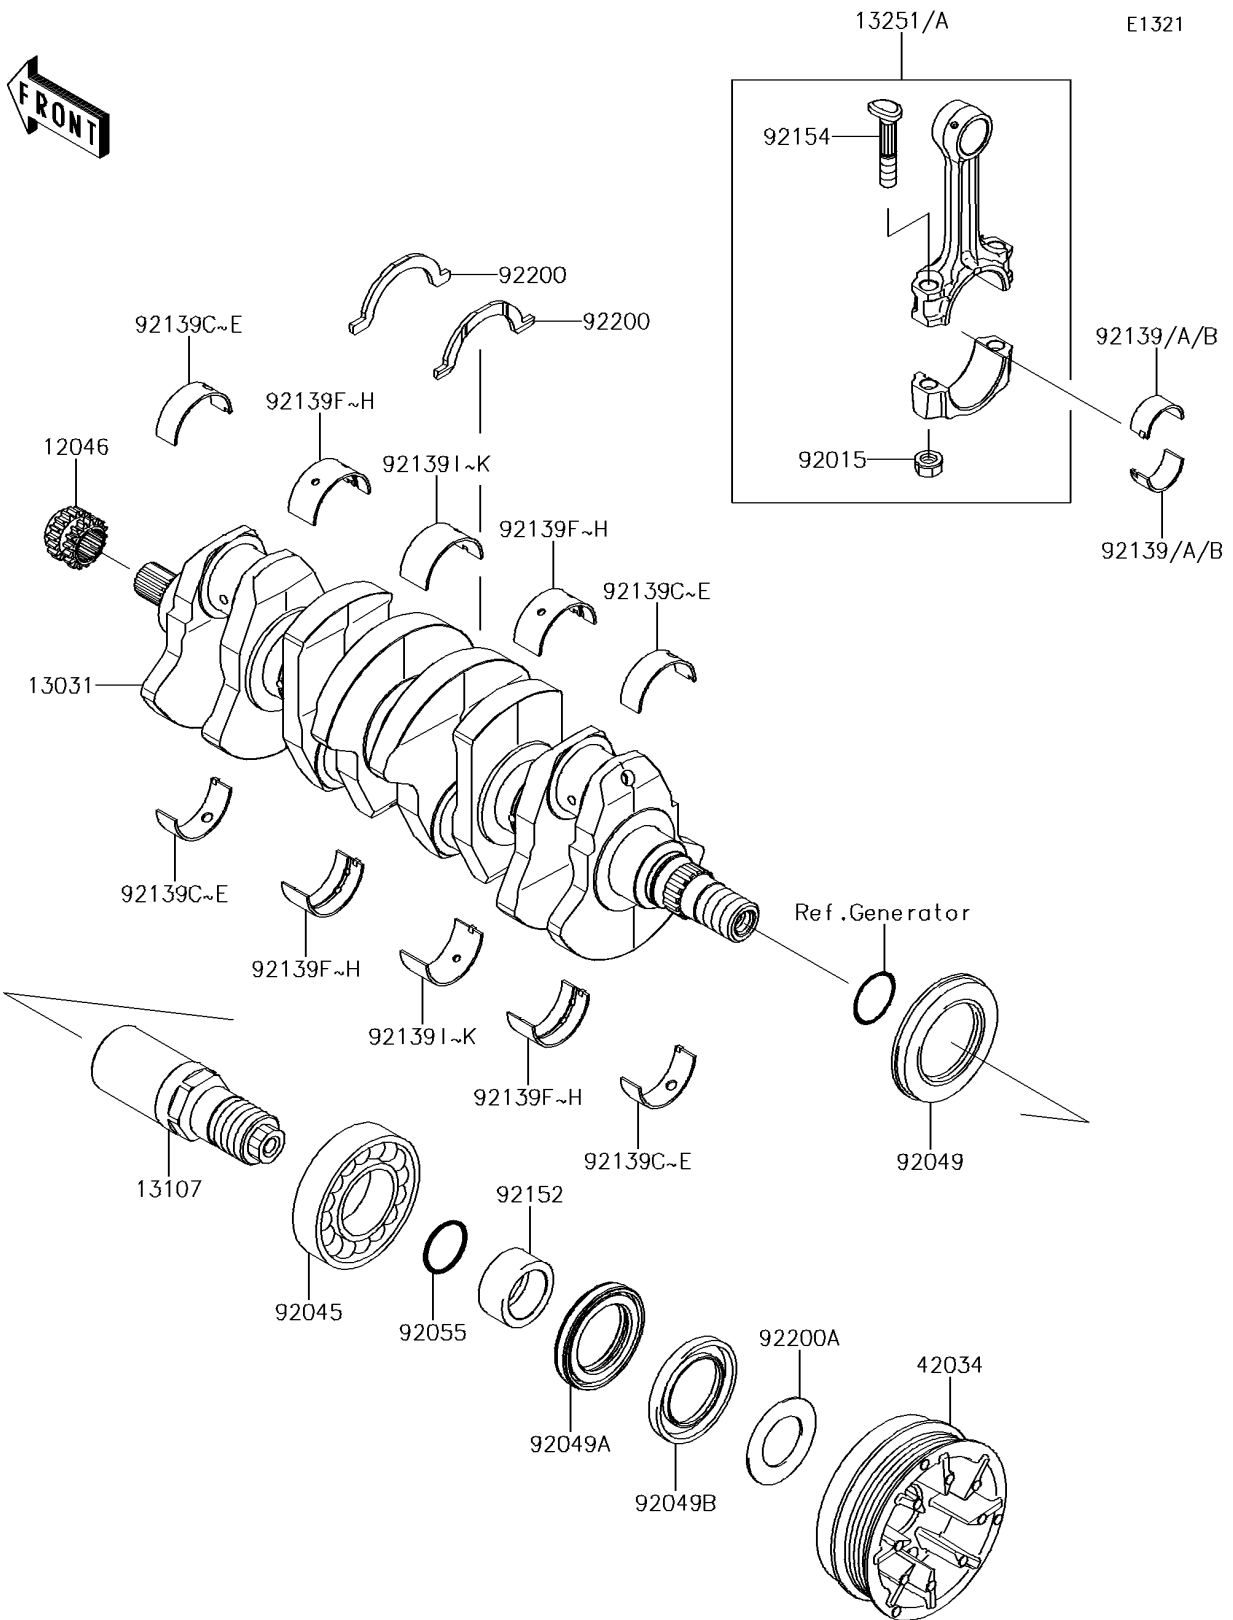

2014 JET SKI® ULTRA® 310X PARTS DIAGRAM

Crankshaft

2014 JET SKI® ULTRA® 310X PARTS LIST

Crankshaft

ITEM NAME	PART NUMBER	QUANTITY
SPROCKET,17T (Ref # 12046)	12046-3711	1
CRANKSHAFT-COMP (Ref # 13031)	13031-3743	1
SHAFT (Ref # 13107)	13107-3810	1
ROD-ASSY-CONNECTING,I (Ref # 13251)	13251-3703-II	1
ROD-ASSY-CONNECTING,J (Ref # 13251A)	13251-3703-JJ	1
COUPLING (Ref # 42034)	42034-3723	1
NUT,CONNECTING ROD (Ref # 92015)	92015-1559	1
BEARING-BALL,6208ZZ AS2S (Ref # 92045)	92045-3739	1
SEAL-OIL,SD347626LHS (Ref # 92049)	92049-3736	1
SEAL-OIL,FPJ740628.5ZS (Ref # 92049A)	92049-3737	1
SEAL-OIL,S40626NS (Ref # 92049B)	92049-3738	1
RING-O,27.7X2.4 (Ref # 92055)	92055-091	1
BUSHING,CONNECTING ROD,GREEN (Ref # 92139)	92139-0722	1
BUSHING,CONNECTING ROD,YELLOW (Ref # 92139A)	92139-0723	1
BUSHING,CONNECTING ROD,PINK (Ref # 92139B)	92139-0724	1
BUSHING,CRANKSHAFT,#1,GREEN (Ref # 92139C)	92139-0725	1
BUSHING,CRANKSHAFT,#1,YEL (Ref # 92139D)	92139-0726	1
BUSHING,CRANKSHAFT,#1,PINK (Ref # 92139E)	92139-0727	1
BUSHING,CRANKSHAFT,#2,GREEN (Ref # 92139F)	92139-0728	1
BUSHING,CRANKSHAFT,#2,YEL (Ref # 92139G)	92139-0729	1
BUSHING,CRANKSHAFT,#2,PINK (Ref # 92139H)	92139-0730	1
BUSHING,CRANKSHAFT,#3,GREEN (Ref # 92139I)	92139-0731	1
BUSHING,CRANKSHAFT,#3,YELLOW (Ref # 92139J)	92139-0732	1
BUSHING,CRANKSHAFT,#3,PINK (Ref # 92139K)	92139-0733	1
COLLAR,30X40X18 (Ref # 92152)	92152-3759	1
BOLT,CONNECTING ROD,9MM (Ref # 92154)	92154-3720	1
WASHER (Ref # 92200)	92200-3789	1
WASHER,30.5X52X1.5 (Ref # 92200A)	92200-3808	1