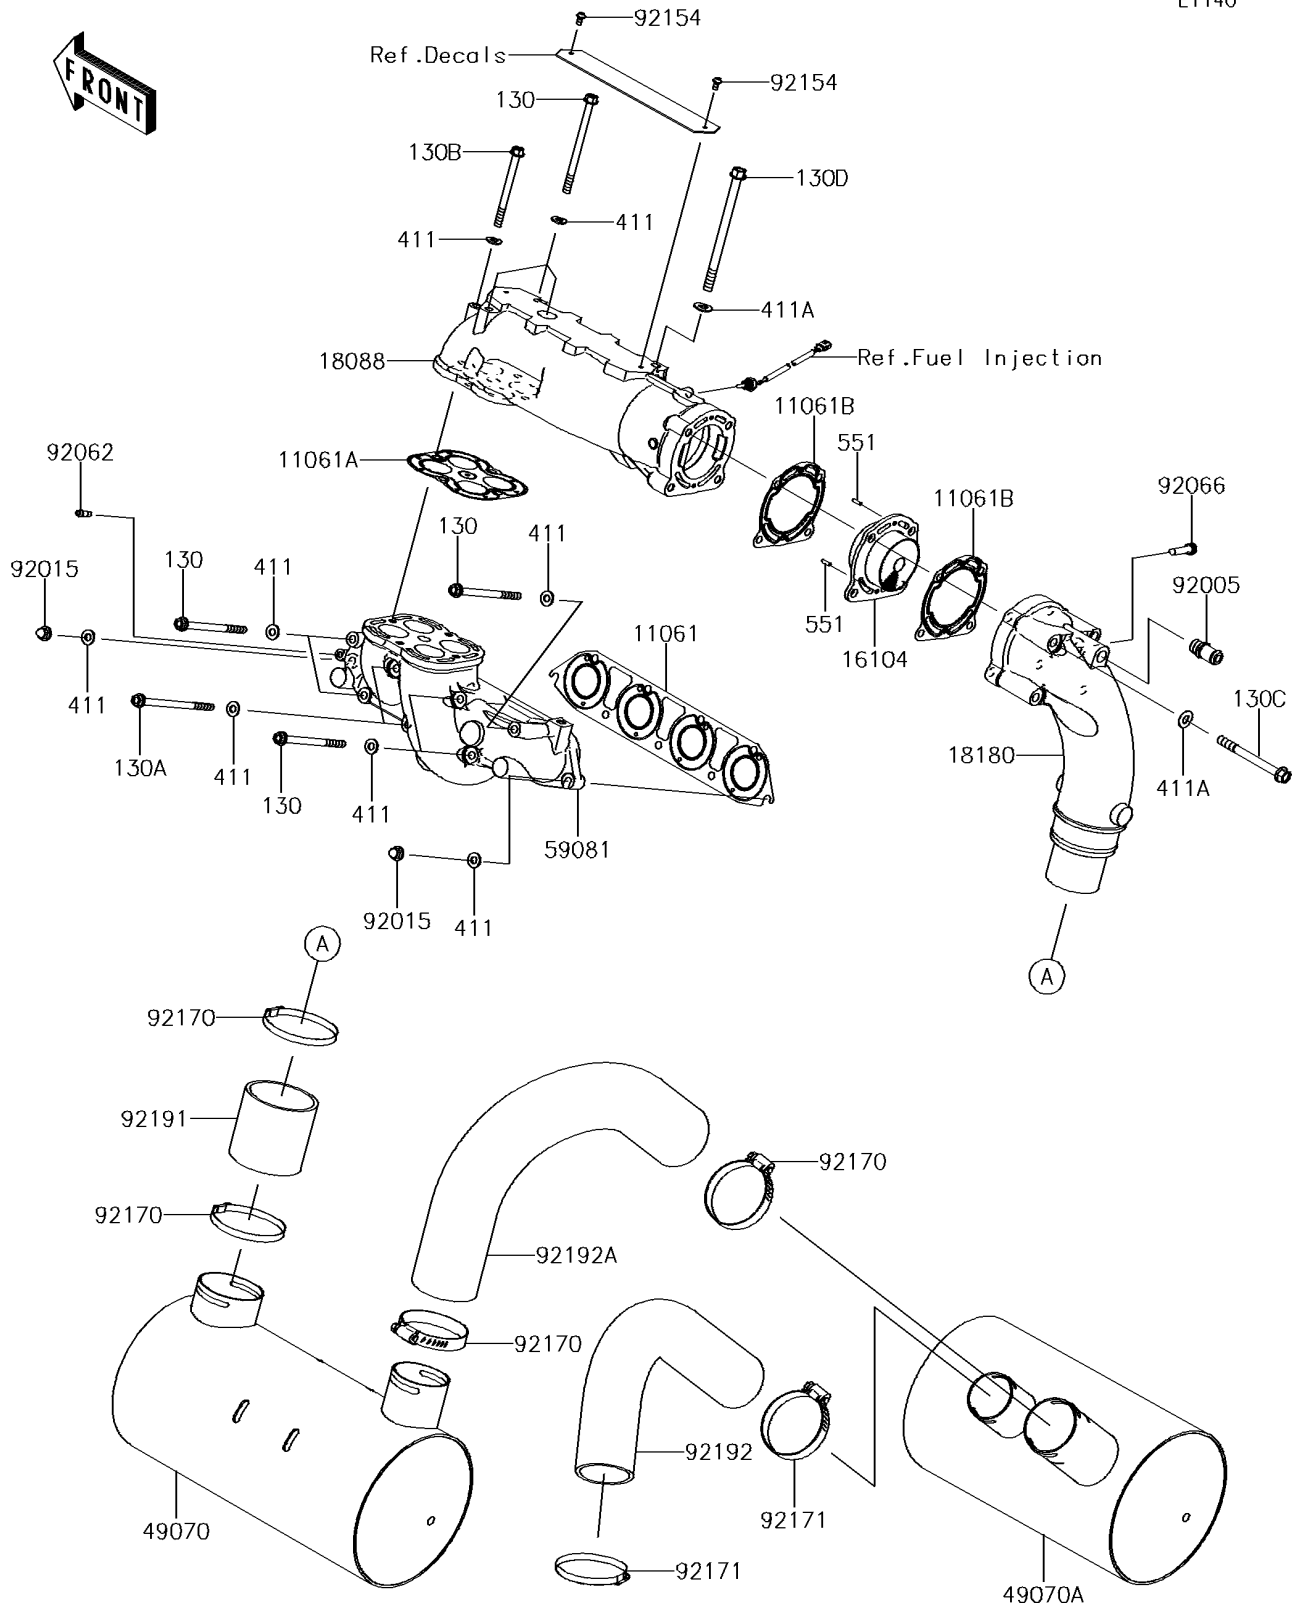

2014 JET SKI® ULTRA® 310X PARTS DIAGRAM

Muffler(s)

E1140

2014 JET SKI® ULTRA® 310X PARTS LIST

Muffler(s)

ITEM NAME	PART NUMBER	QUANTITY
GASKET,MANIFOLD EXHAUST (Ref # 11061)	11061-3742	1
GASKET,PIPE EXHAUST (Ref # 11061A)	11061-3762	1
GASKET,MUFFLER (Ref # 11061B)	11061-3768	1
BOLT-FLANGED,8X120 (Ref # 130)	130CD08120	1
BOLT-FLANGED,8X140 (Ref # 130A)	130CD08140	1
BOLT-FLANGED,8X95 (Ref # 130B)	130CD0895	1
BOLT-FLANGED,10X100 (Ref # 130C)	130CD10100	1
BOLT-FLANGED,10X150 (Ref # 130D)	130CD10150	1
FILTER-COMP,MUFFLER (Ref # 16104)	16104-0012	1
PIPE-EXHAUST (Ref # 18088)	18088-3730	1
BODY-MUFFLER (Ref # 18180)	18180-0825	1
WASHER-PLAIN,8MM (Ref # 411)	411S0800	1
WASHER-PLAIN,10MM (Ref # 411A)	411S1000	1
MUFFLER-COMP,1ST (Ref # 49070)	49070-0749	1
MUFFLER-COMP,2ND (Ref # 49070A)	49070-0750	1
PIN-DOWEL (Ref # 551)	551R0412	1
MANIFOLD-EXHAUST (Ref # 59081)	59081-3744	1
FITTING (Ref # 92005)	92005-0728	1
NUT,CAP,8MM (Ref # 92015)	92015-1371	1
NOZZLE (Ref # 92062)	92062-0562	1
PLUG,FILTER STOPPER (Ref # 92066)	92066-0764	1
BOLT,SOCKET,5X10 (Ref # 92154)	92154-0211	1
CLAMP (Ref # 92170)	92170-3764	1
CLAMP (Ref # 92171)	92171-3715	1
TUBE,PIPE EX-MUFFLER (Ref # 92191)	92191-3986	1
TUBE,2ND-TAIL PIPE (Ref # 92192)	92192-3762	1
TUBE,1ST-2ND (Ref # 92192A)	92192-3860	1