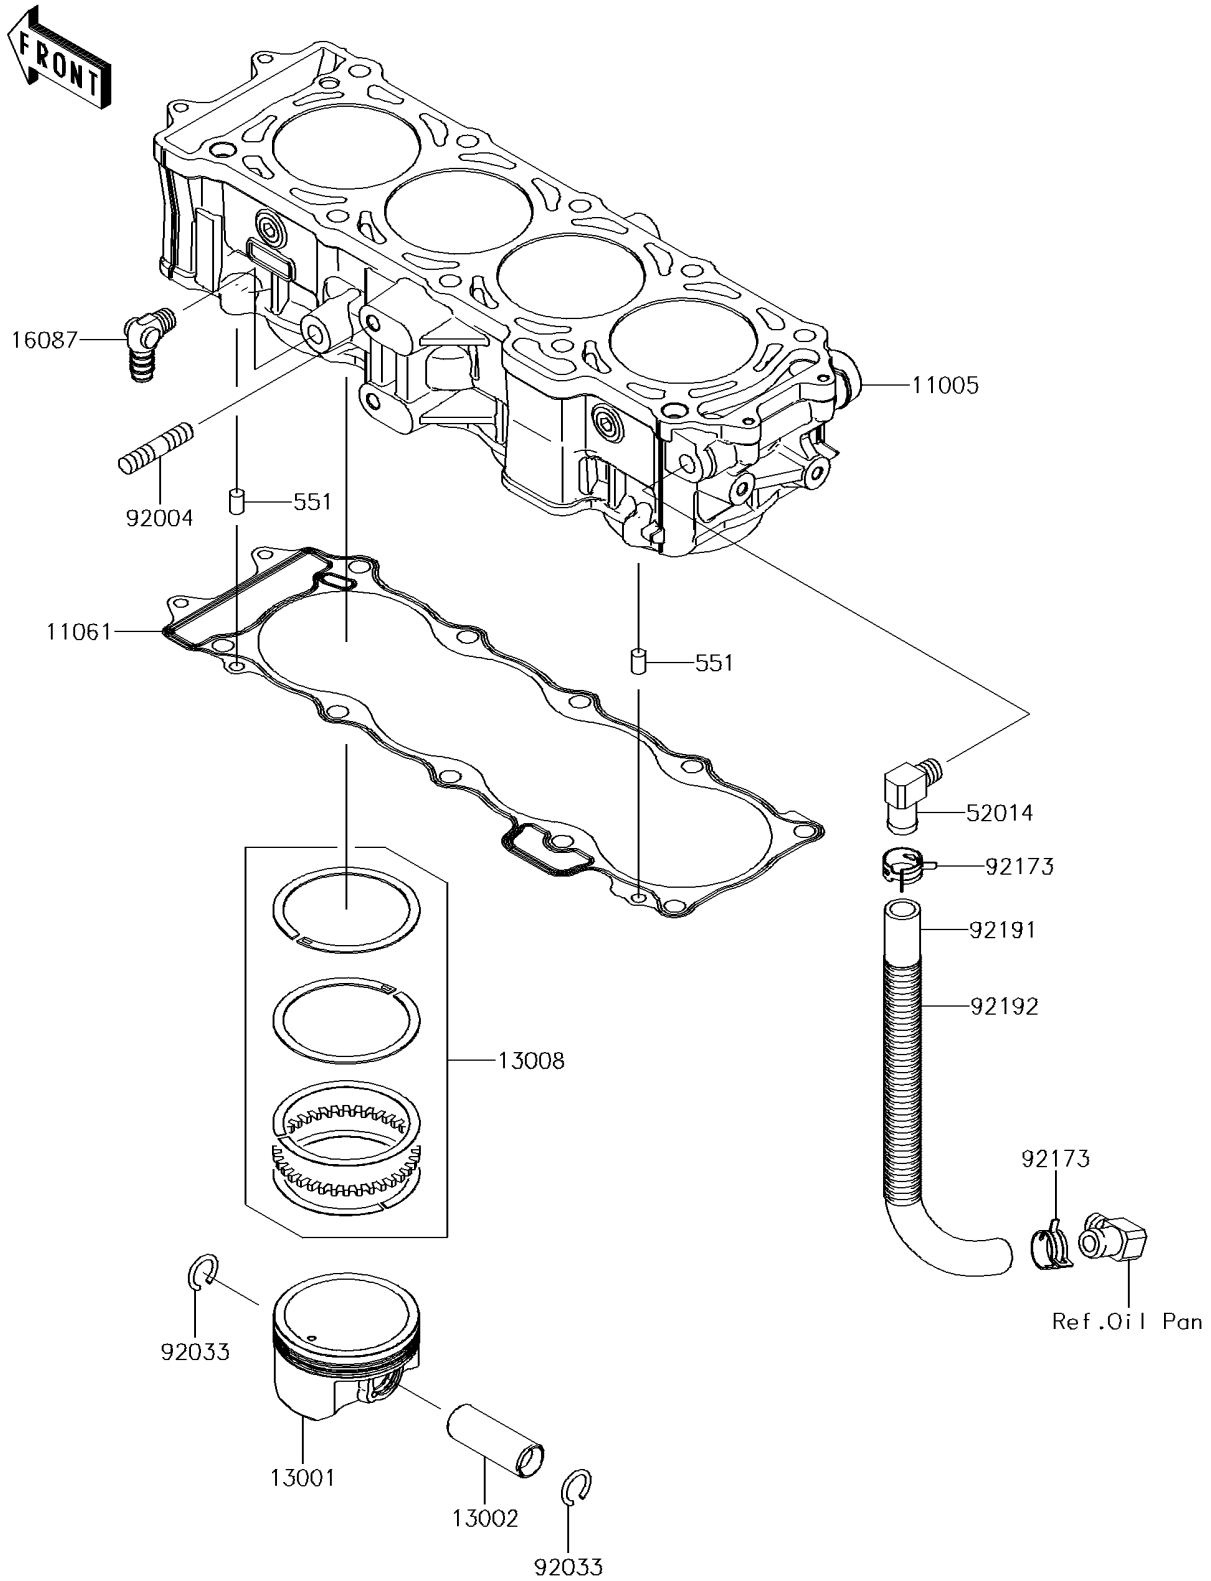

2014 JET SKI® ULTRA® 310X PARTS DIAGRAM

Cylinder/Piston(s)

E1120

2014 JET SKI® ULTRA® 310X PARTS LIST

Cylinder/Piston(s)

ITEM NAME	PART NUMBER	QUANTITY
CYLINDER-ENGINE (Ref # 11005)	11005-0630	1
GASKET,CYLINDER BASE (Ref # 11061)	11061-3770	1
PISTON-ENGINE (Ref # 13001)	13001-0787	1
PIN-PISTON (Ref # 13002)	13002-1131	1
RING-SET-PISTON (Ref # 13008)	13008-0564	1
VALVE-CHECK (Ref # 16087)	16087-3714	1
ELBOW (Ref # 52014)	52014-3717	1
PIN-DOWEL (Ref # 551)	551R0812	1
STUD,10X32 (Ref # 92004)	92004-3759	1
RING-SNAP (Ref # 92033)	92033-1188	1
CLAMP (Ref # 92173)	92173-1039	1
TUBE,BREATHER (Ref # 92191)	92191-3983	1
TUBE,CORRUGATED,L=265 (Ref # 92192)	92192-1083	1