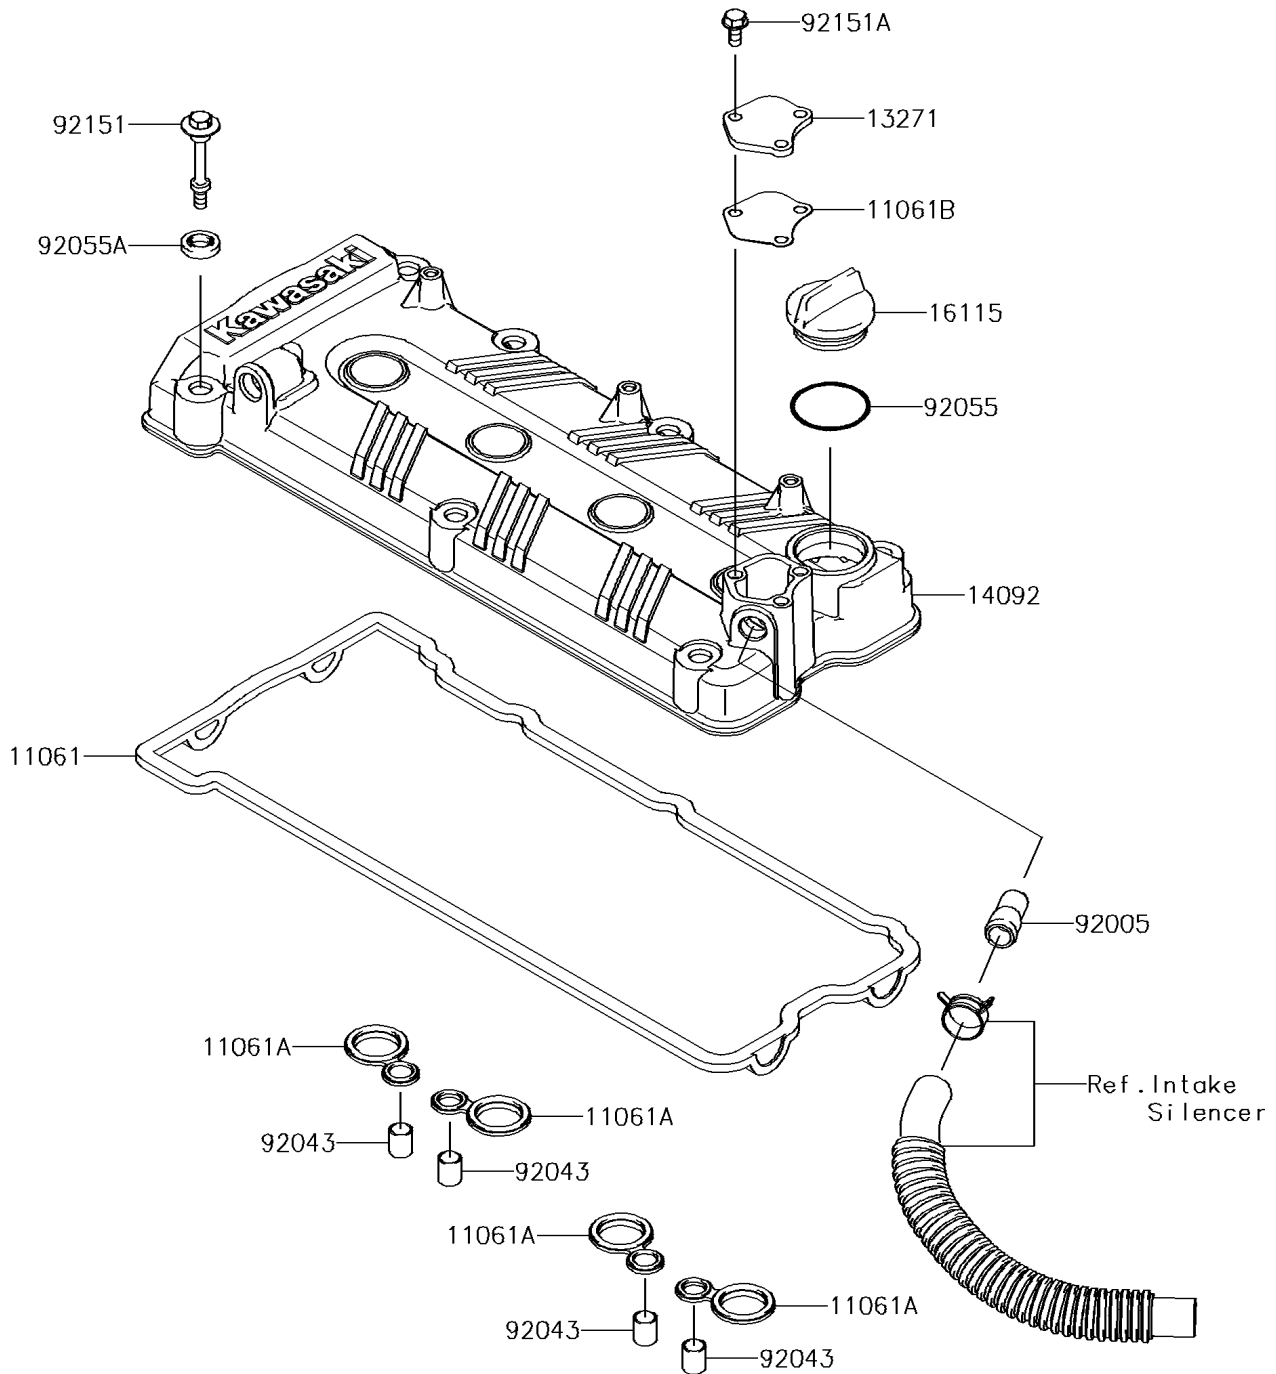

# 2014 JET SKI® ULTRA® 310X PARTS DIAGRAM

Cylinder Head Cover

E1112

## 2014 JET SKI® ULTRA® 310X PARTS LIST

### Cylinder Head Cover

ITEM NAME	PART NUMBER	QUANTITY
GASKET,HEAD COVER (Ref # 11061)	11061-0090	1
GASKET,SPARK PLUG HOLE (Ref # 11061A)	11061-0105	4
GASKET,PLATE (Ref # 11061B)	11061-0814	1
PLATE (Ref # 13271)	13271-3898	1
COVER,HEAD (Ref # 14092)	14092-0836	1
CAP-OIL FILLER (Ref # 16115)	16115-1064	1
FITTING (Ref # 92005)	92005-3741	1
PIN,10.1X12X14 (Ref # 92043)	92043-4009	4
RING-O,38X1.9 (Ref # 92055)	92055-1295	1
RING-O,HEAD COVER BOLT (Ref # 92055A)	92055-1352	7
BOLT,HEAD COVER (Ref # 92151)	92151-1221	7
BOLT,6X14 (Ref # 92151A)	92151-3788	3