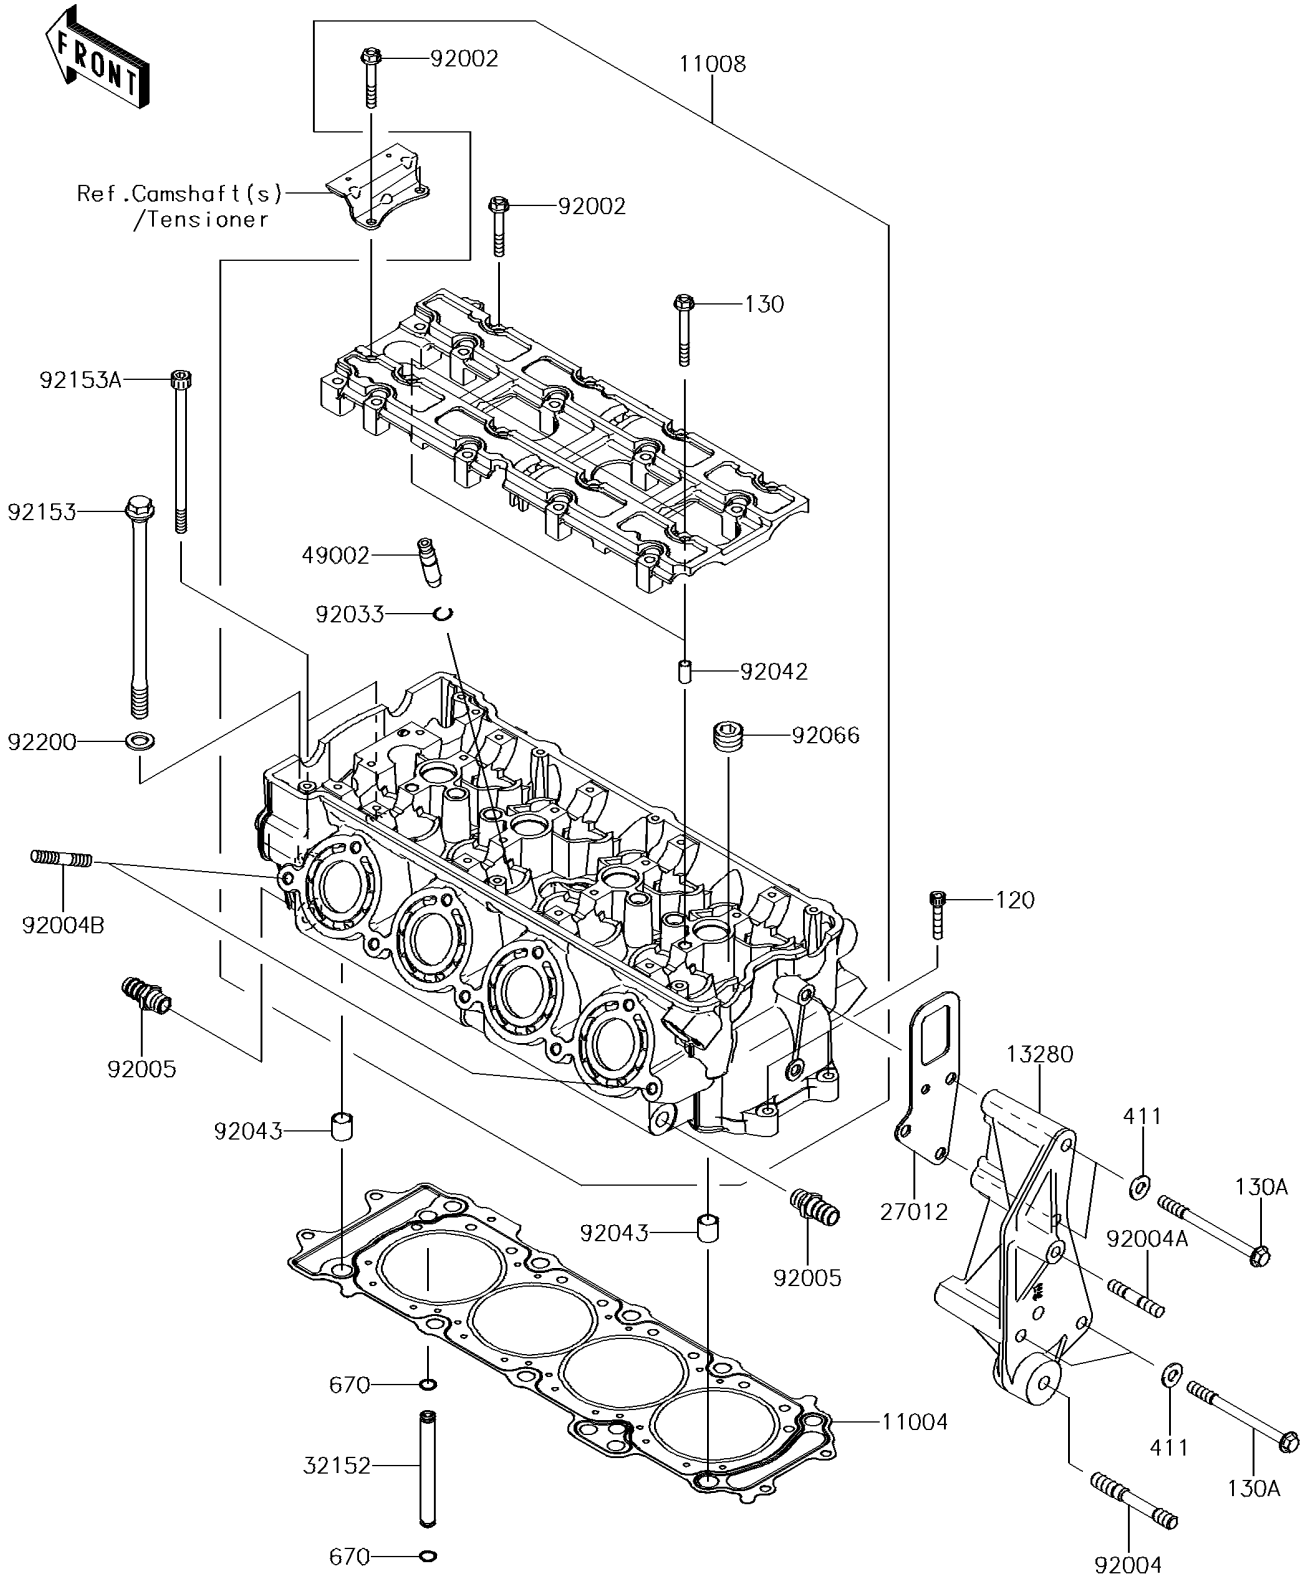

2014 JET SKI® ULTRA® 310X PARTS DIAGRAM

Cylinder Head

E1111

2014 JET SKI® ULTRA® 310X PARTS LIST

Cylinder Head

ITEM NAME	PART NUMBER	QUANTITY
GASKET-HEAD (Ref # 11004)	11004-0744	1
HEAD-COMP-CYLINDER (Ref # 11008)	11008-3710	1
BOLT-SOCKET,6X30 (Ref # 120)	120CD0630	2
BOLT-FLANGED,6X50 (Ref # 130)	130CD0650	2
BOLT-FLANGED,8X95 (Ref # 130A)	130CD0895	4
HOLDER,BELT TENSIONER (Ref # 13280)	13280-3763	1
HOOK,ENGINE,RR (Ref # 27012)	27012-3863	1
PIPE,OIL (Ref # 32152)	32152-1544	1
WASHER-PLAIN,8MM (Ref # 411)	411S0800	4
GUIDE-VALVE (Ref # 49002)	49002-1140	16
O RING,7MM (Ref # 670)	670D1507	2
BOLT,6X40 (Ref # 92002)	92002-1756	18
STUD,10X55 (Ref # 92004)	92004-0023	1
STUD,8X33 (Ref # 92004A)	92004-1253	1
STUD,8X30 (Ref # 92004B)	92004-3743	2
FITTING (Ref # 92005)	92005-3714	2
RING-SNAP (Ref # 92033)	92033-1247	16
PIN,DOWEL,6.3X8X14 (Ref # 92042)	92042-007	2
PIN,14X14 (Ref # 92043)	92043-1593	2
PLUG,PT1/2X12.5 (Ref # 92066)	92066-0002	5
BOLT,FLANGED,11X174 (Ref # 92153)	92153-3730	10
BOLT,SOCKET,7X126 (Ref # 92153A)	92153-3731	2
WASHER,11.2X18.2X1.8 (Ref # 92200)	92200-0940	10