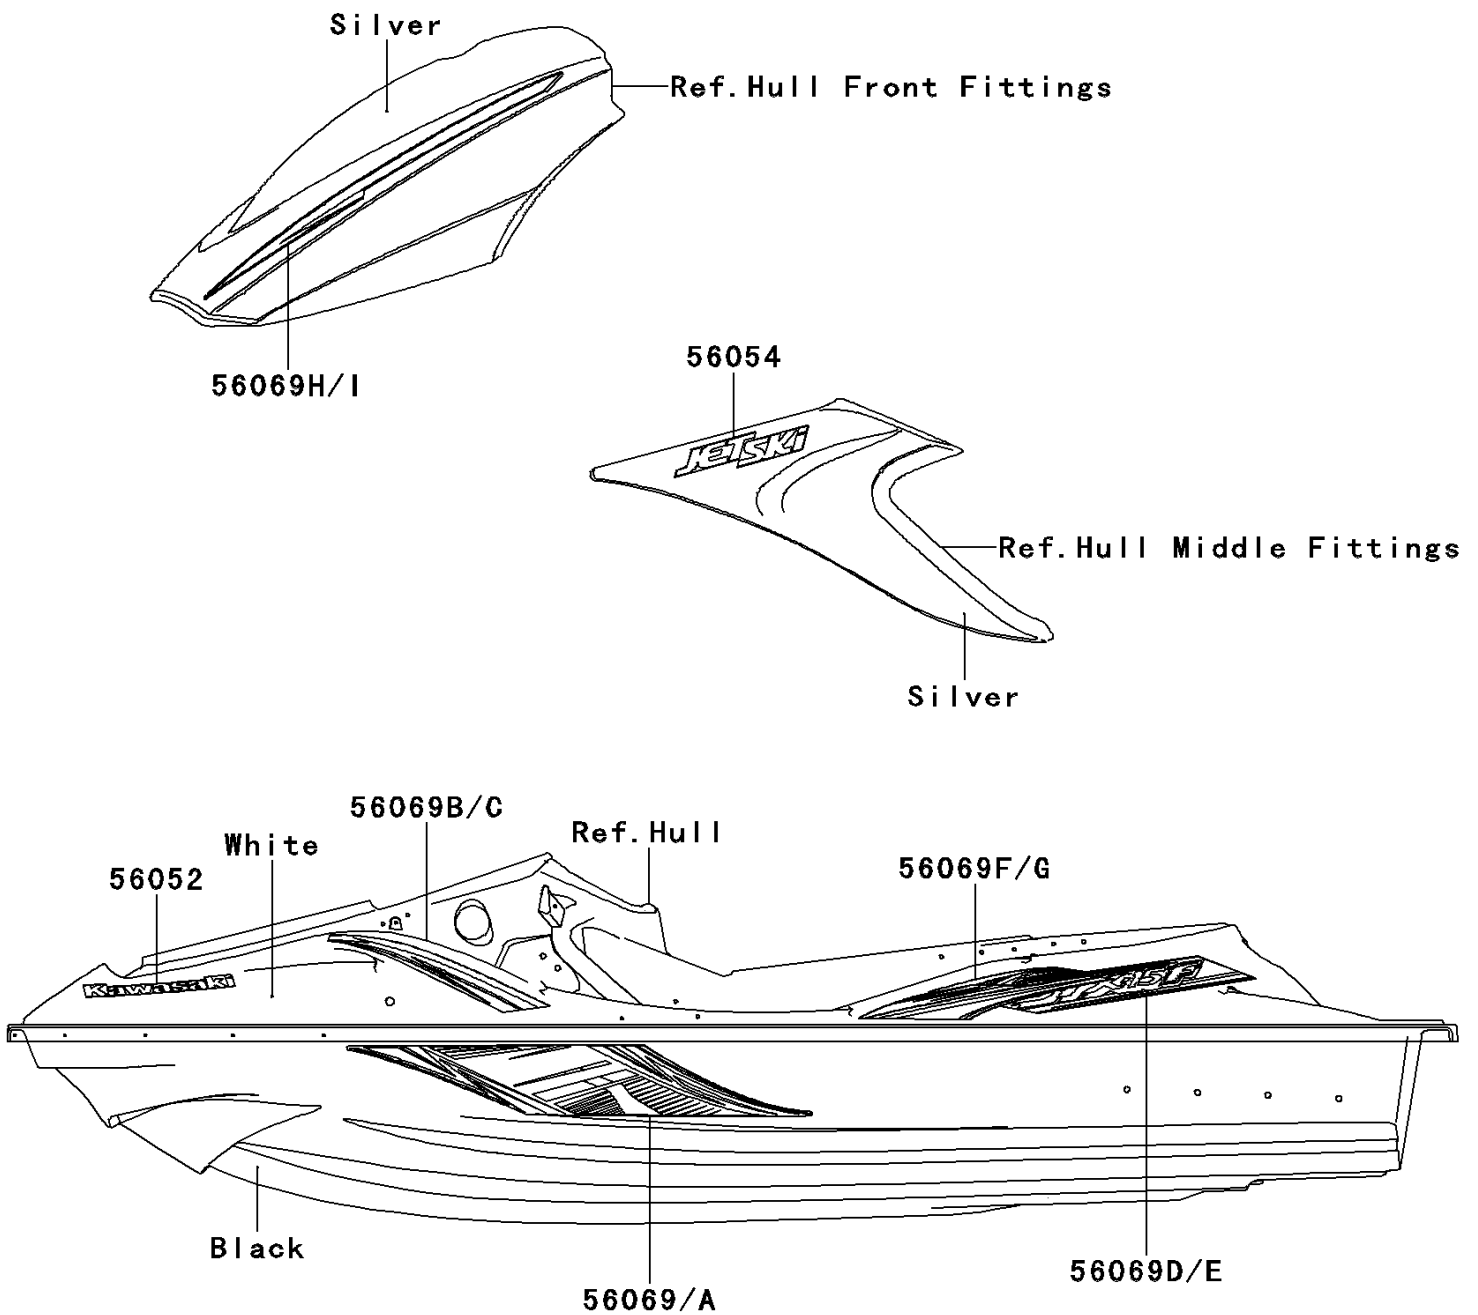

2013 JET SKI® STX®-15F PARTS DIAGRAM

Decals(White)(ADF)

F3880B

2013 JET SKI® STX®-15F PARTS LIST

Decals(White)(ADF)

ITEM NAME	PART NUMBER	QUANTITY
MARK,DECK,KAWASAKI (Ref # 56052)	56052-3802	1
MARK,SIDE COVER,JETSKI (Ref # 56054)	56054-1021	1
PATTERN,HULL,LH (Ref # 56069)	56069-2155	1
PATTERN,HULL,RH (Ref # 56069A)	56069-2156	1
PATTERN,DECK,FR,LH (Ref # 56069B)	56069-2157	1
PATTERN,DECK,FR,RH (Ref # 56069C)	56069-2158	1
PATTERN,DECK,CNT,LH (Ref # 56069D)	56069-2159	1
PATTERN,DECK,CNT,RH (Ref # 56069E)	56069-2160	1
PATTERN,DECK,RR,LH (Ref # 56069F)	56069-2161	1
PATTERN,DECK,RR,RH (Ref # 56069G)	56069-2162	1
PATTERN,HATCH COVER,LH (Ref # 56069H)	56069-2163	1
PATTERN,HATCH COVER,RH (Ref # 56069I)	56069-2164	1