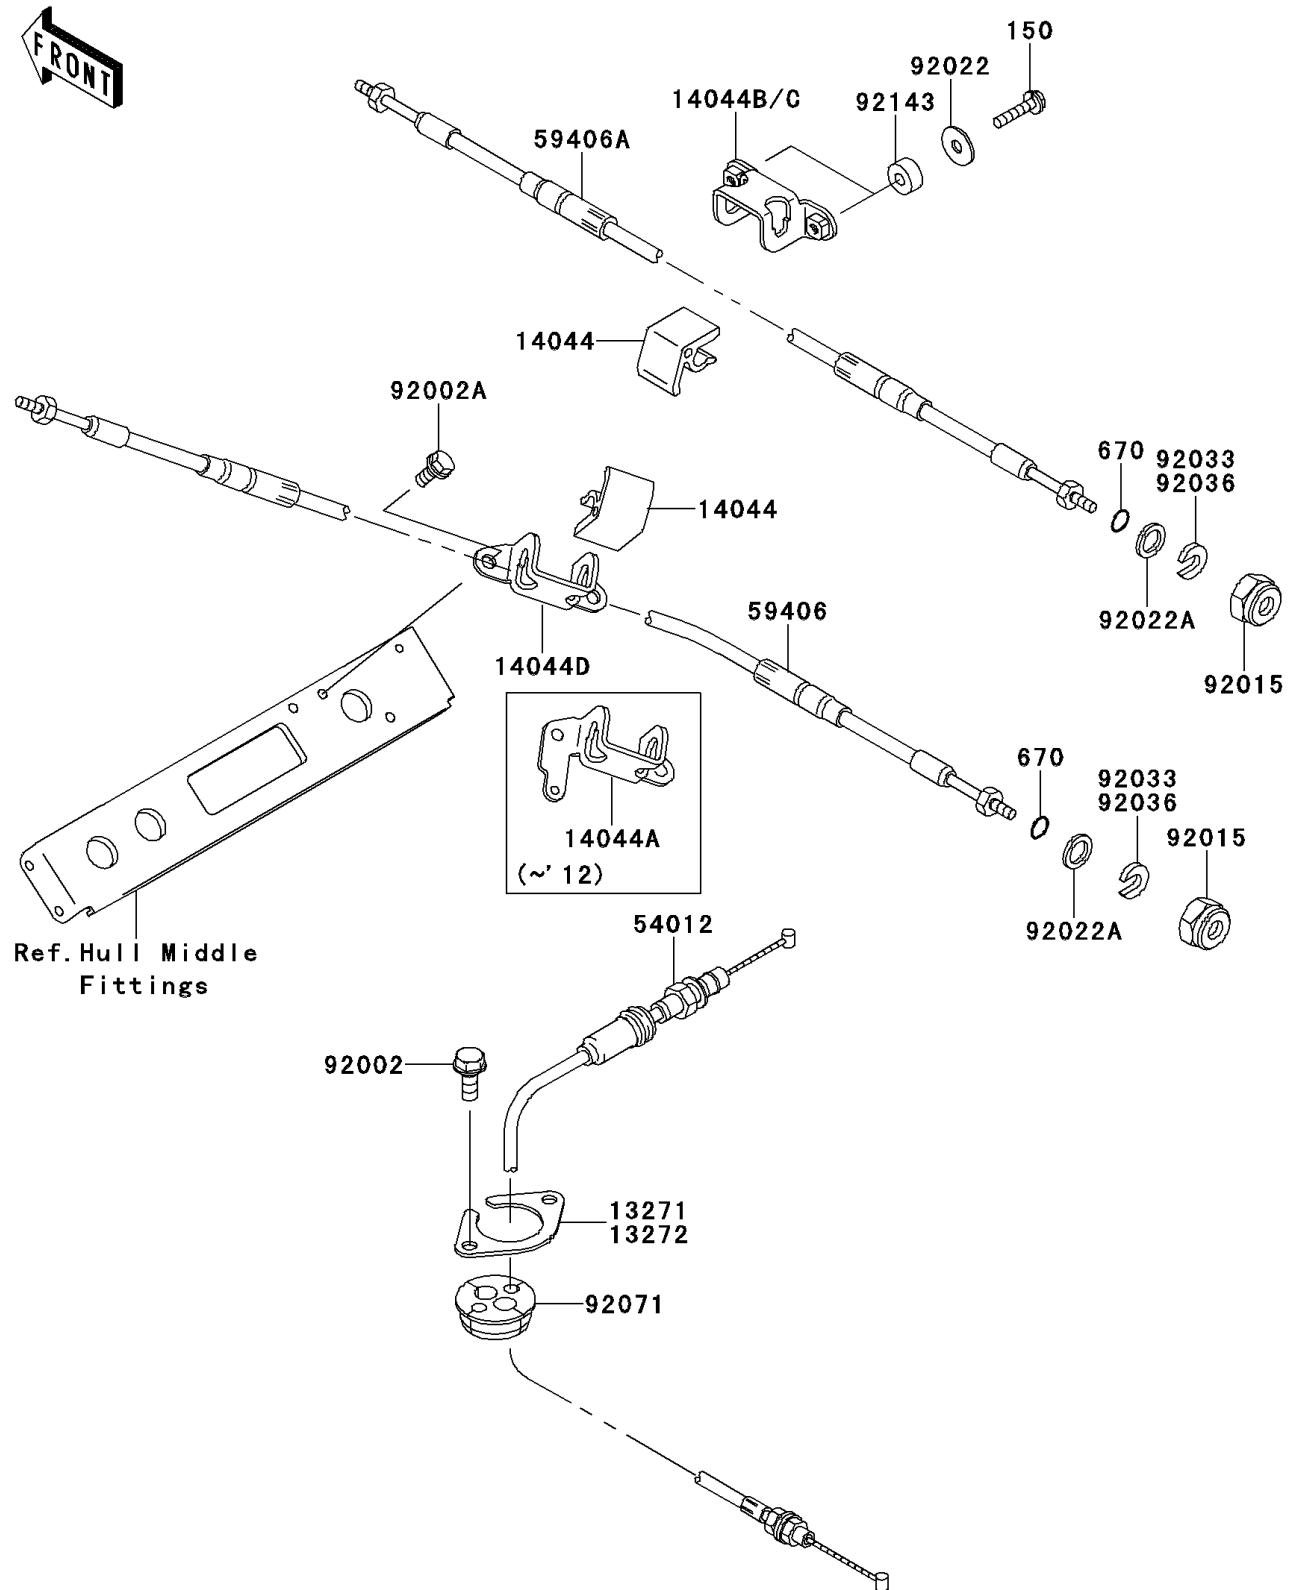

2013 JET SKI® STX®-15F PARTS DIAGRAM

Cables

F3175

2013 JET SKI® STX®-15F PARTS LIST

Cables

ITEM NAME	PART NUMBER	QUANTITY
PLATE (Ref # 13272)	13272-3729	1
HOLDER-CABLE,STEERING (Ref # 14044)	14044-3714	1
HOLDER-CABLE,STEERING (Ref # 14044C)	14044-3771	1
HOLDER-CABLE (Ref # 14044D)	14044-3772	1
BOLT-WS,6X25 (Ref # 150)	150R0625	1
CABLE-THROTTLE (Ref # 54012)	54012-3771	1
CABLE-STRG (Ref # 59406)	59406-3778	1
CABLE-STRG,REVERSE (Ref # 59406A)	59406-3779	1
O RING,11MM (Ref # 670)	670B2011	1
BOLT,6X16 (Ref # 92002)	92002-3728	1
BOLT,6X20 (Ref # 92002A)	92002-3755	1
NUT,20MM (Ref # 92015)	92015-526	1
WASHER,6.5X20X1.5 (Ref # 92022)	92022-3710	1
WASHER (Ref # 92022A)	92022-535	1
RING-SNAP,7.7X17.5X3.0 (Ref # 92033)	92033-3737	1
GROMMET,HARNESS (Ref # 92071)	92071-3790	1
COLLAR,6.2X16X7.5 (Ref # 92143)	92143-3769	1