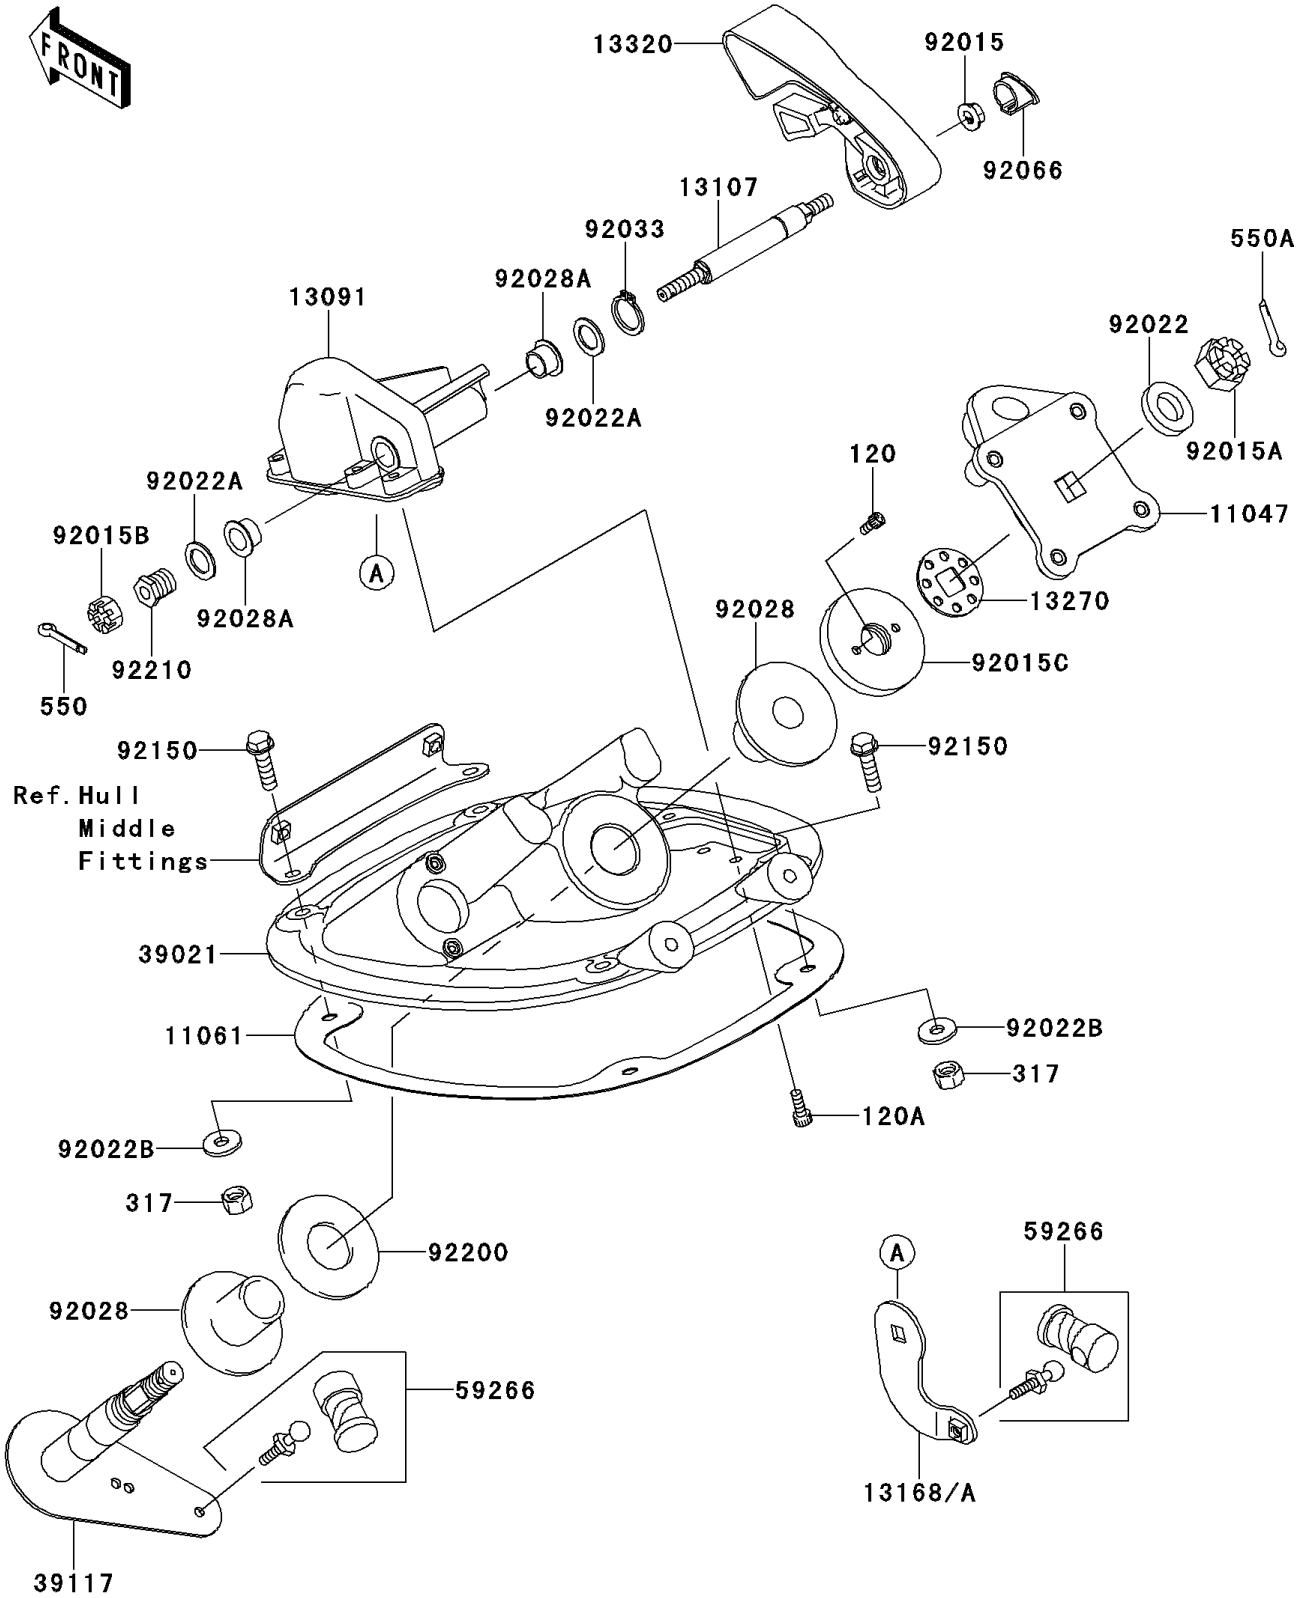

2014 JET SKI® STX®-15F PARTS DIAGRAM

Handle Pole

F3171

2014 JET SKI® STX®-15F PARTS LIST

Handle Pole

ITEM NAME	PART NUMBER	QUANTITY
BRACKET,HANDLE HOLDER (Ref # 11047)	11047-3759	1
GASKET,HANDLE POLE BRACKET (Ref # 11061)	11061-3735	1
BOLT-SOCKET,5X10 (Ref # 120)	120R0510	1
BOLT-SOCKET,6X16 (Ref # 120A)	120R0616	1
HOLDER (Ref # 13091)	13091-3809	1
SHAFT (Ref # 13107)	13107-3751	1
LEVER,REVERSE (Ref # 13168A)	13168-3758	1
PLATE,STEERING NUT (Ref # 13270)	13270-3808	1
LEVER-ASSY,REVERSE (Ref # 13320)	13320-3716	1
NUT-HEX-SMALL,8MM (Ref # 317)	317R0800	1
BRACKET-HANDLE POLE (Ref # 39021)	39021-3714	1
SHAFT-STRG (Ref # 39117)	39117-3713	1
PIN-COTTER (Ref # 550)	550S2020	1
PIN-COTTER,3X35 (Ref # 550A)	550S3035	1
JOINT-BALL (Ref # 59266)	59266-3707	1
NUT,FLANGED,8MM (Ref # 92015)	92015-3709	1
NUT,CASTLE,14MM (Ref # 92015A)	92015-3805	1
NUT,CASTLE,8MM (Ref # 92015B)	92015-3813	1
NUT,STEERING,20MM (Ref # 92015C)	92015-3854	1
WASHER,15X34X2.0 (Ref # 92022)	92022-3738	1
WASHER,15.5X24X1.5 (Ref # 92022A)	92022-3739	1
WASHER,8.4X23X2.5 (Ref # 92022B)	92022-3744	1
BUSHING,STEERING (Ref # 92028)	92028-3748	1
BUSHING (Ref # 92028A)	92028-3755	1
RING-SNAP,15MM (Ref # 92033)	92033-3710	1
PLUG,REVERSE LEVER (Ref # 92066)	92066-3761	1
BOLT,FLANGED,8X30 (Ref # 92150)	92150-3803	1
WASHER,32.5X70X2 (Ref # 92200)	92200-3718	1
NUT,8MM (Ref # 92210)	92210-3703	1