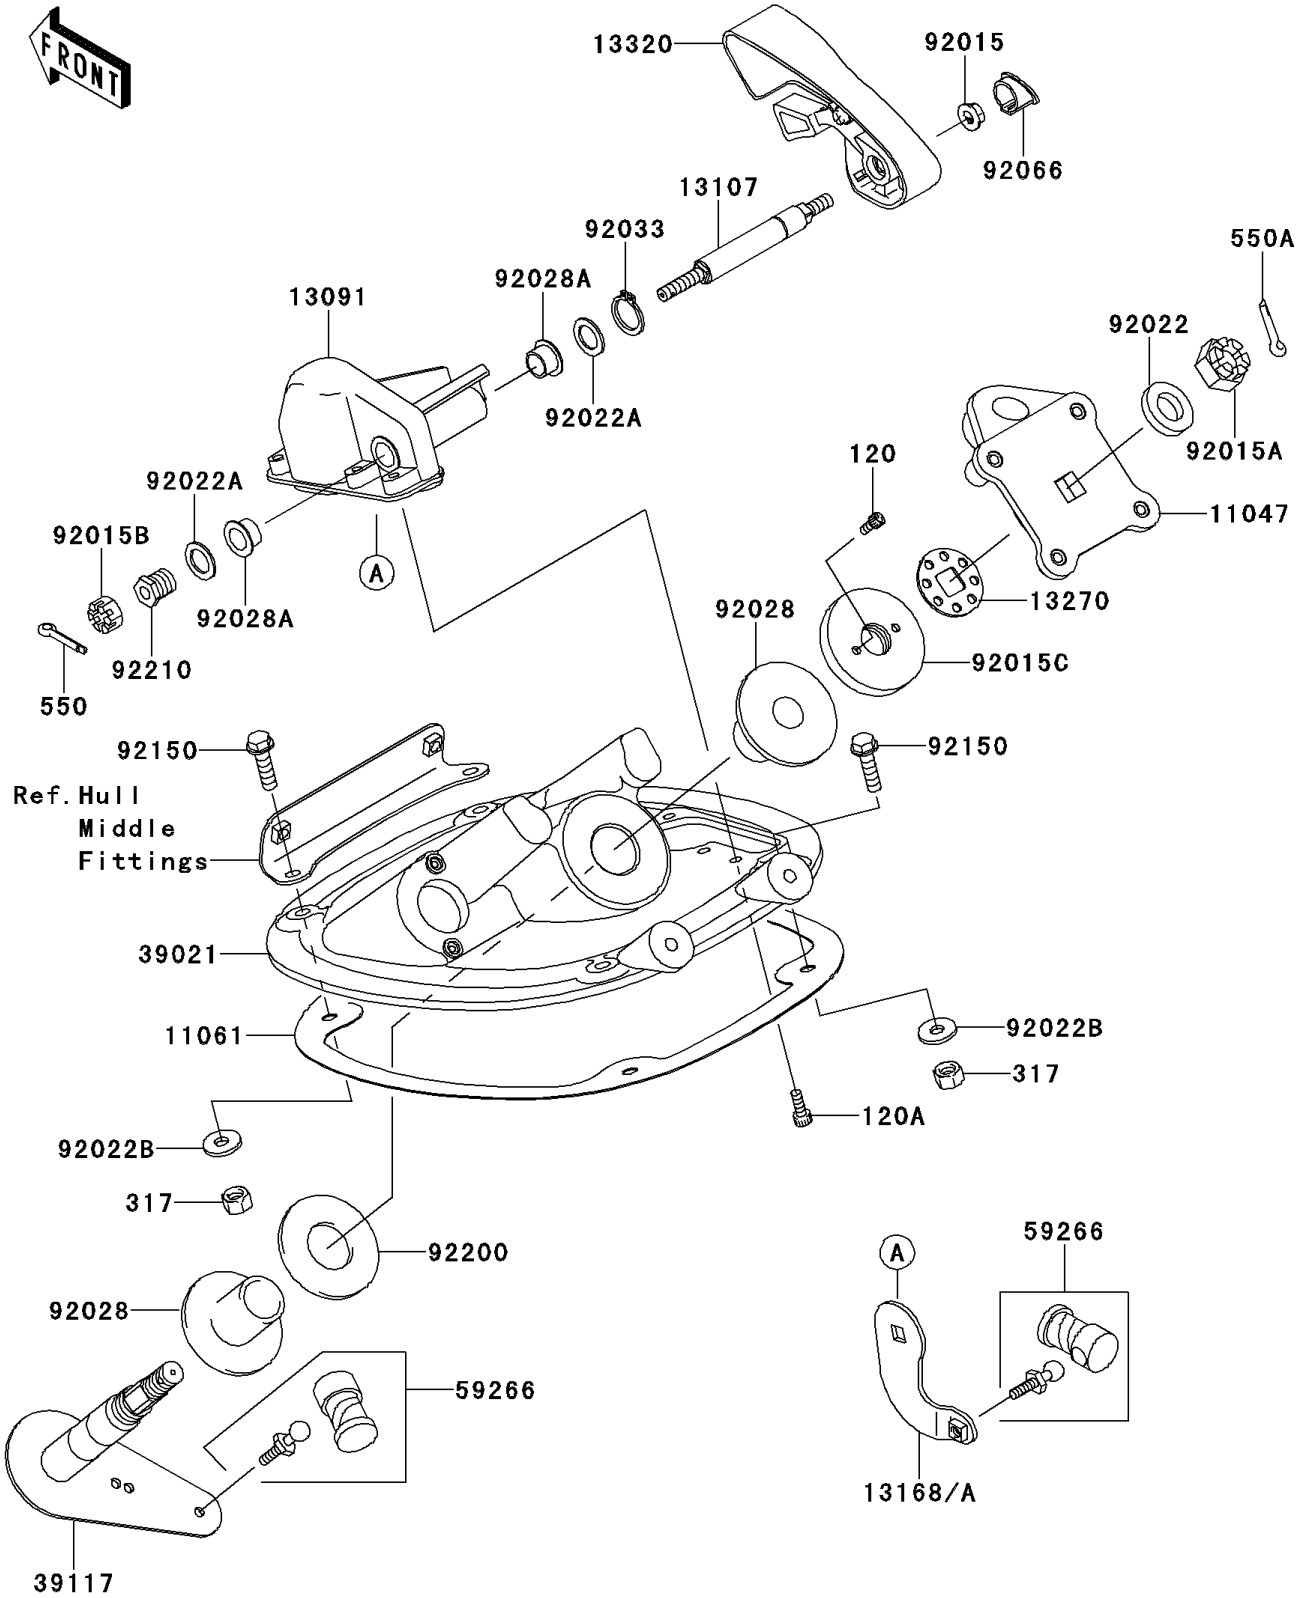

2013 STX-15F PARTS DIAGRAM

Handle Pole

F3171

2013 STX-15F PARTS LIST

Handle Pole

ITEM NAME	PART NUMBER	QUANTITY
BRACKET,HANDLE HOLDER (Ref # 11047)	11047-3759	1
GASKET,HANDLE POLE BRACKET (Ref # 11061)	11061-3735	1
BOLT-SOCKET,5X10 (Ref # 120)	120R0510	2
BOLT-SOCKET,6X16 (Ref # 120A)	120R0616	4
HOLDER (Ref # 13091)	13091-3809	1
SHAFT (Ref # 13107)	13107-3751	1
LEVER,REVERSE (Ref # 13168A)	13168-3758	1
PLATE,STEERING NUT (Ref # 13270)	13270-3808	1
LEVER-ASSY,REVERSE (Ref # 13320)	13320-3716	1
NUT-HEX-SMALL,8MM (Ref # 317)	317R0800	4
BRACKET-HANDLE POLE (Ref # 39021)	39021-3714	1
SHAFT-STRG (Ref # 39117)	39117-3713	1
PIN-COTTER (Ref # 550)	550S2020	1
PIN-COTTER,3X35 (Ref # 550A)	550S3035	1
JOINT-BALL (Ref # 59266)	59266-3707	2
NUT,FLANGED,8MM (Ref # 92015)	92015-3709	1
NUT,CASTLE,14MM (Ref # 92015A)	92015-3805	1
NUT,CASTLE,8MM (Ref # 92015B)	92015-3813	1
NUT,STEERING,20MM (Ref # 92015C)	92015-3854	1
WASHER,15X34X2.0 (Ref # 92022)	92022-3738	1
WASHER,15.5X24X1.5 (Ref # 92022A)	92022-3739	2
WASHER,8.4X23X2.5 (Ref # 92022B)	92022-3744	4
BUSHING,STEERING (Ref # 92028)	92028-3748	2
BUSHING (Ref # 92028A)	92028-3755	2
RING-SNAP,15MM (Ref # 92033)	92033-3710	1
PLUG,REVERSE LEVER (Ref # 92066)	92066-3761	1
BOLT,FLANGED,8X30 (Ref # 92150)	92150-3803	4
WASHER,32.5X70X2 (Ref # 92200)	92200-3718	1
NUT,8MM (Ref # 92210)	92210-3703	1