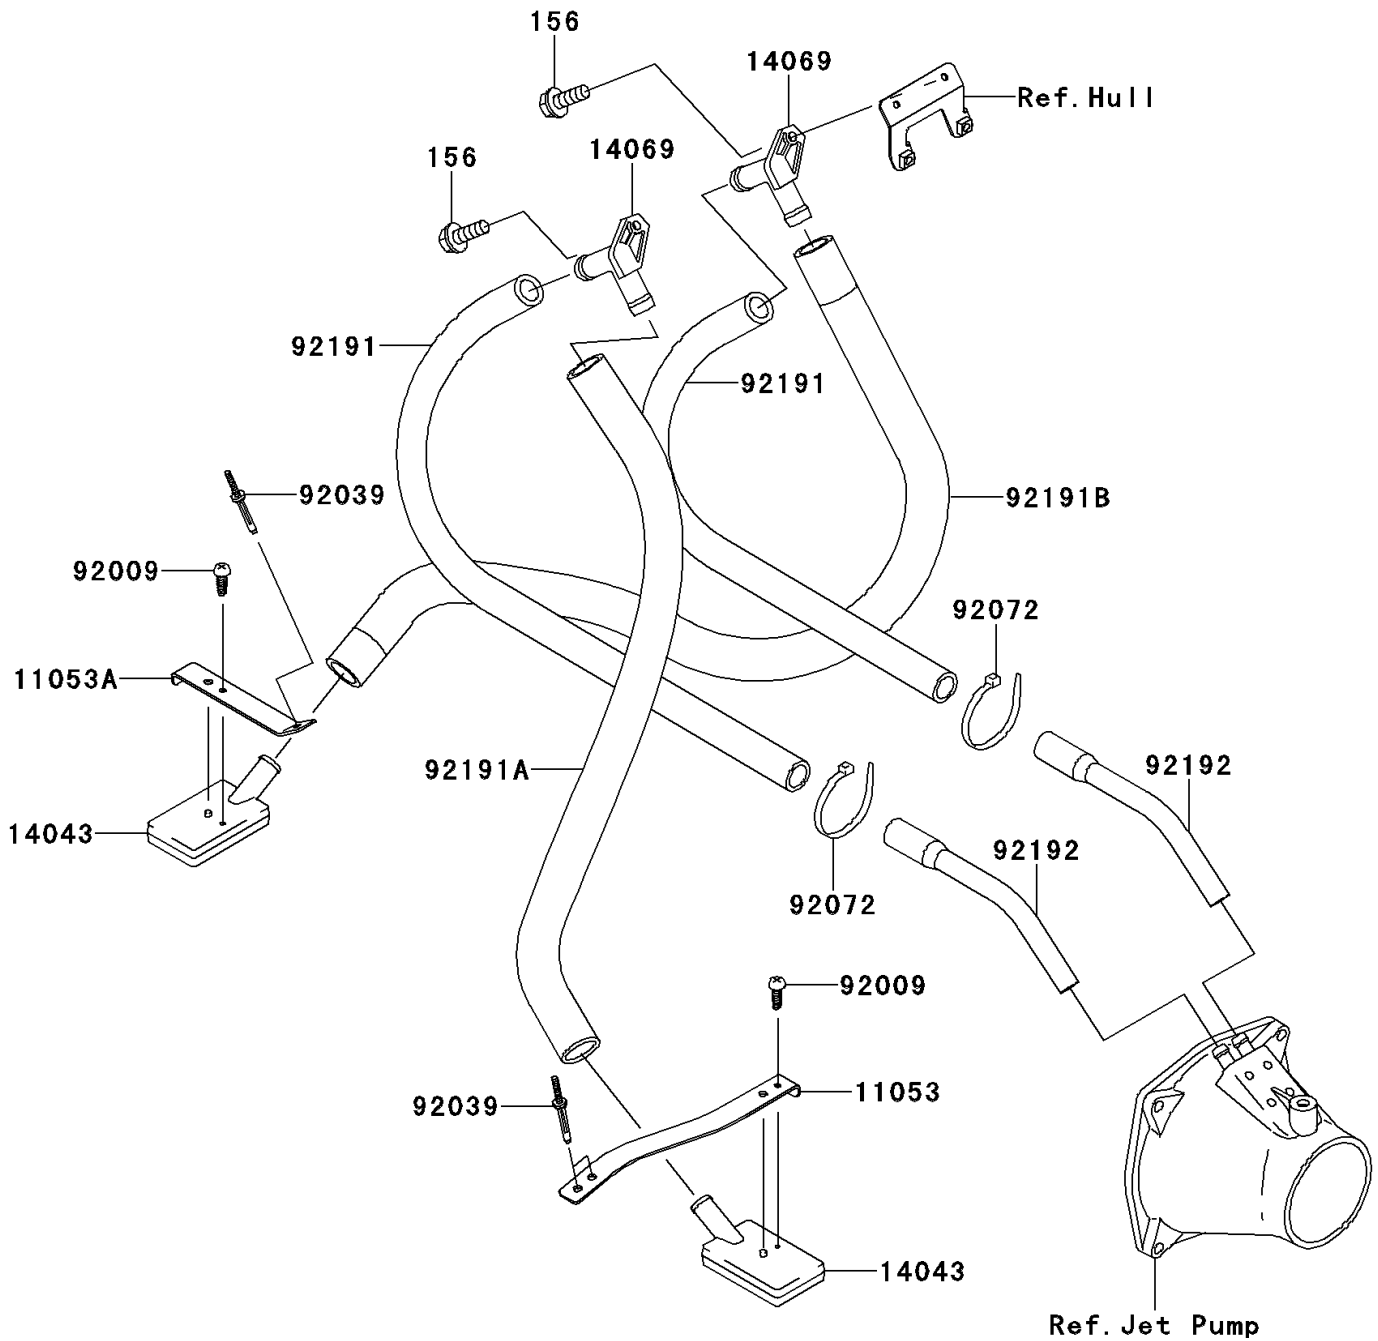

2014 JET SKI® STX®-15F PARTS DIAGRAM

Bilge System

F3145

2014 JET SKI® STX®-15F PARTS LIST

Bilge System

ITEM NAME	PART NUMBER	QUANTITY
BRACKET,RR,LH (Ref # 11053)	11053-3744	1
BRACKET,FR,CNT (Ref # 11053A)	11053-3745	1
FILTER (Ref # 14043)	14043-3711	1
BREATHER (Ref # 14069)	14069-3708	1
BOLT-WP,6X16 (Ref # 156)	156R0616	1
SCREW,TAPPING,4X14 (Ref # 92009)	92009-3762	1
RIVET (Ref # 92039)	92039-3753	1
BAND,L=188.85 (Ref # 92072)	92072-0105	1
TUBE,BREATHER-HULL (Ref # 92191)	92191-3988	1
TUBE,FILTER-BREATHER (Ref # 92191A)	92191-3989	1
TUBE,FILTER-BREATHER (Ref # 92191B)	92191-3990	1
TUBE,HULL-NOZZLE (Ref # 92192)	92192-3843	1