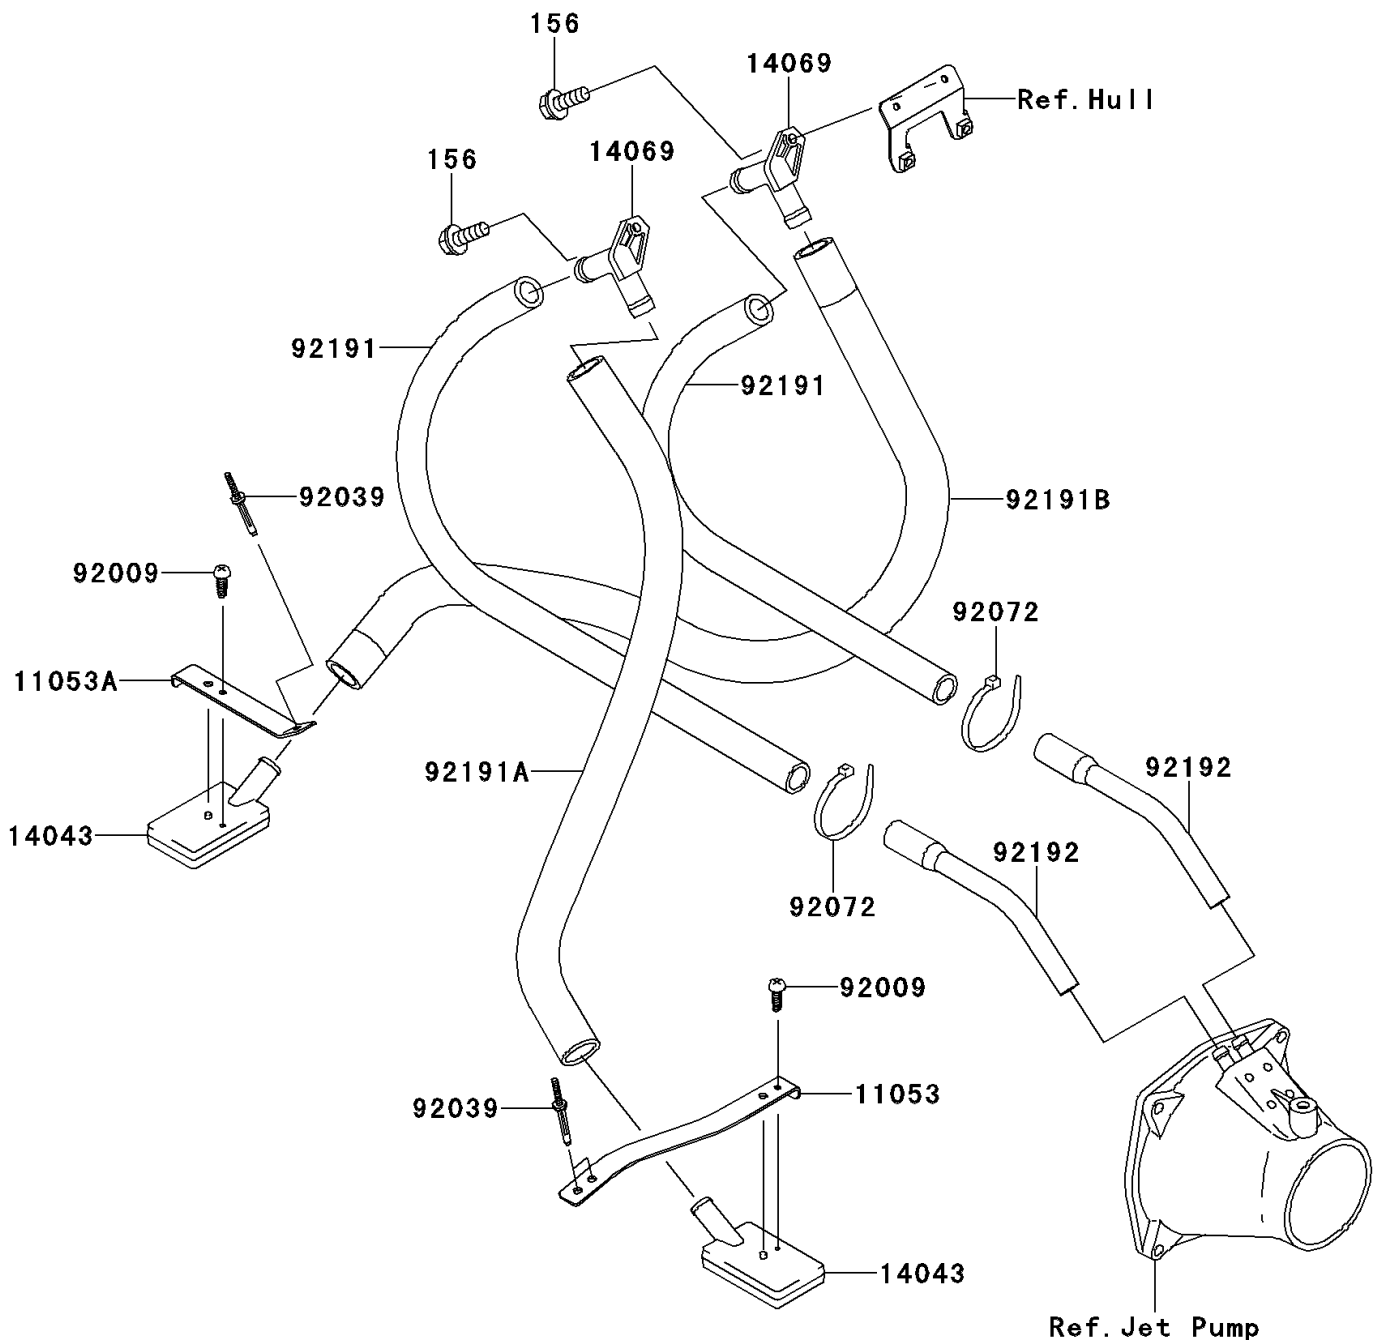

2013 JET SKI® STX®-15F PARTS DIAGRAM

Bilge System

F3145

2013 JET SKI® STX®-15F PARTS LIST

Bilge System

ITEM NAME	PART NUMBER	QUANTITY
BRACKET,RR,LH (Ref # 11053)	11053-3744	1
BRACKET,FR,CNT (Ref # 11053A)	11053-3745	1
FILTER (Ref # 14043)	14043-3711	1
BREATHER (Ref # 14069)	14069-3708	1
BOLT-WP,6X16 (Ref # 156)	156R0616	1
SCREW,TAPPING,4X14 (Ref # 92009)	92009-3762	1
RIVET (Ref # 92039)	92039-3753	1
BAND,L=188.85 (Ref # 92072)	92072-0105	1
TUBE,BREATHER-HULL (Ref # 92191)	92191-3988	1
TUBE,FILTER-BREATHER (Ref # 92191A)	92191-3989	1
TUBE,FILTER-BREATHER (Ref # 92191B)	92191-3990	1
TUBE,HULL-NOZZLE (Ref # 92192)	92192-3843	1