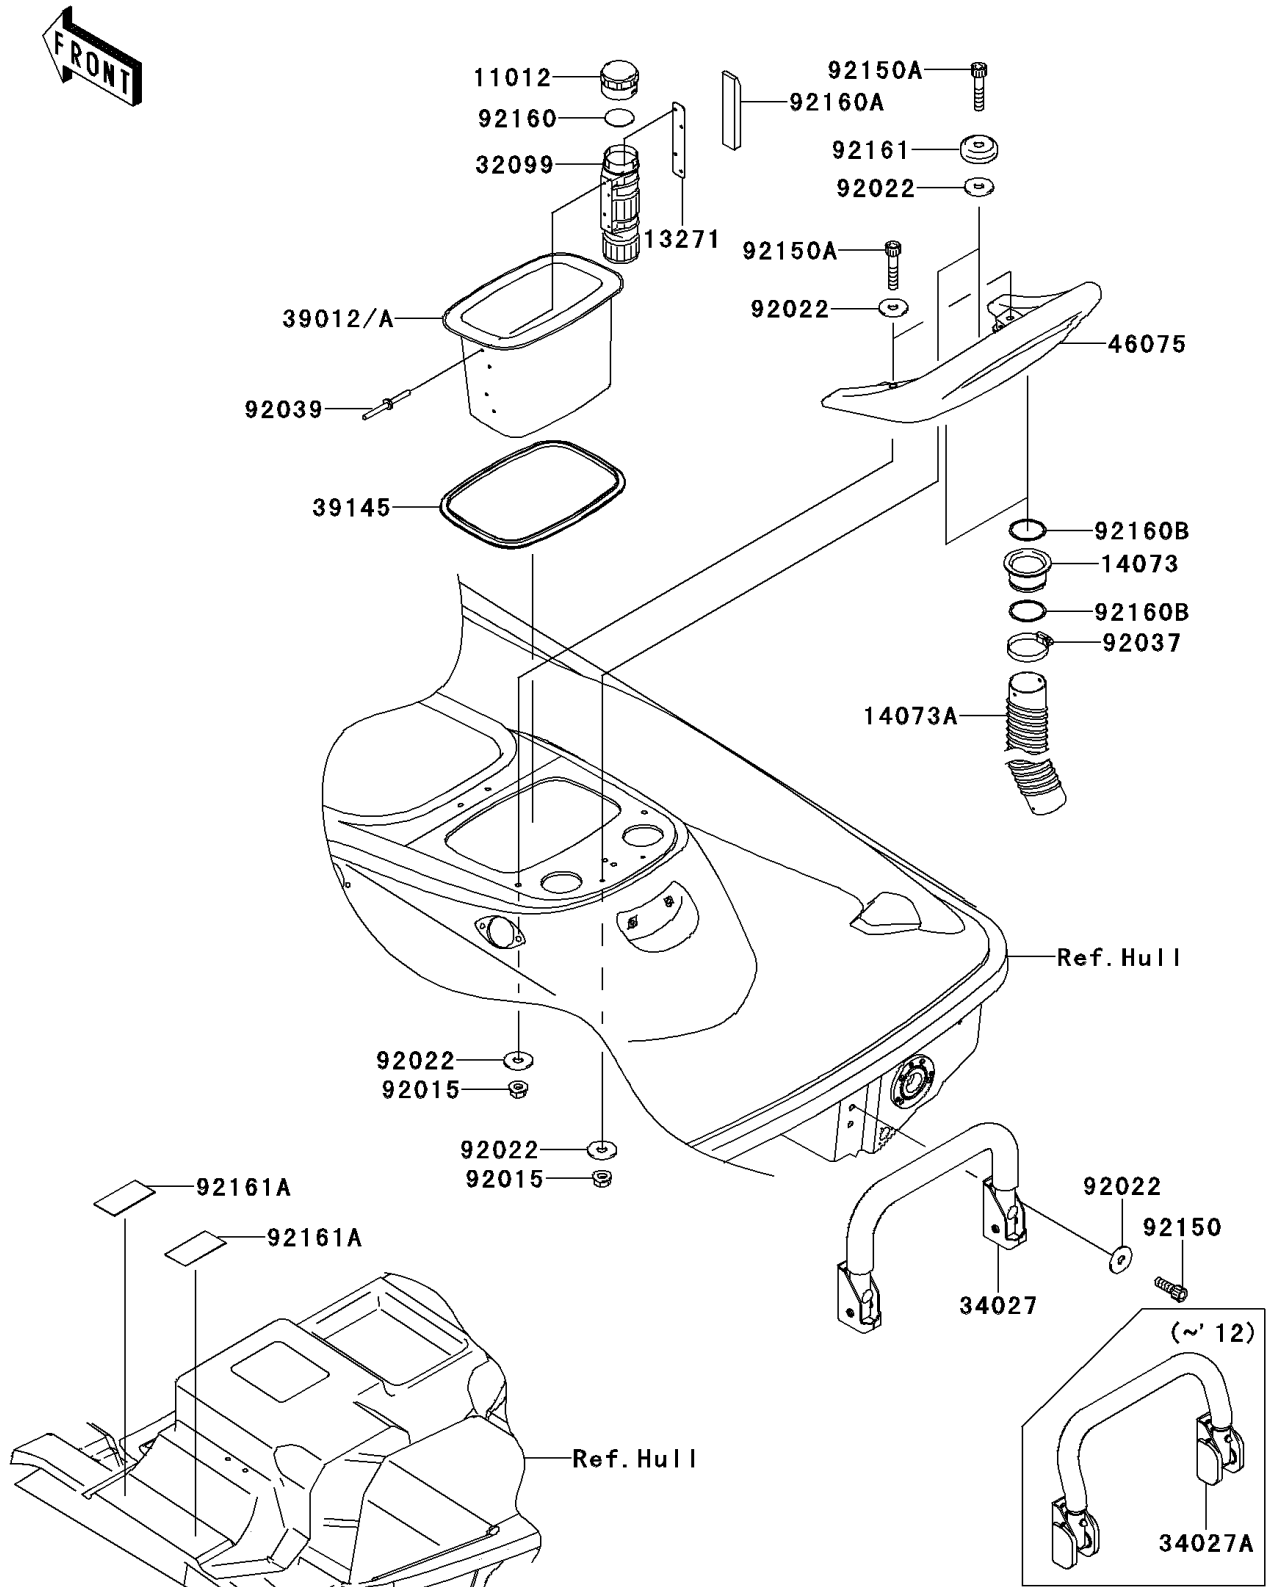

## 2013 JET SKI® STX®-15F PARTS DIAGRAM

Hull Rear Fittings

F3137

## 2013 JET SKI® STX®-15F PARTS LIST

### Hull Rear Fittings

ITEM NAME	PART NUMBER	QUANTITY
CAP,FIRE EXTINGUISHER (Ref # 11012)	11012-3766	1
PLATE,FIRE EXTINGUISHER (Ref # 13271)	13271-3775	1
DUCT (Ref # 14073)	14073-3798	1
DUCT (Ref # 14073A)	14073-3799	1
CASE,FIRE EXTINGUISHER (Ref # 32099)	32099-3769	1
STEP-ASSY (Ref # 34027)	34027-0067	1
CASE-STORAGE,RR (Ref # 39012)	39012-0031	1
TRIM-SEAL,REAR STORAGE (Ref # 39145)	39145-3767	1
GRIP,RR,F.BLACK (Ref # 46075)	46075-3755-6Z	1
NUT,6MM (Ref # 92015)	92015-3767	1
WASHER,6.5X20X1.5 (Ref # 92022)	92022-3710	1
CLAMP (Ref # 92037)	92037-3738	1
RIVET (Ref # 92039)	92039-3783	1
BOLT,SOCKET,6X18 (Ref # 92150)	92150-3775	1
BOLT,SOCKET,6X30 (Ref # 92150A)	92150-3822	1
DAMPER (Ref # 92160)	92160-3814	1
DAMPER (Ref # 92160A)	92160-3821	1
DAMPER (Ref # 92160B)	92160-3910	1
DAMPER (Ref # 92161)	92161-3717	1
DAMPER (Ref # 92161A)	92161-3728	1