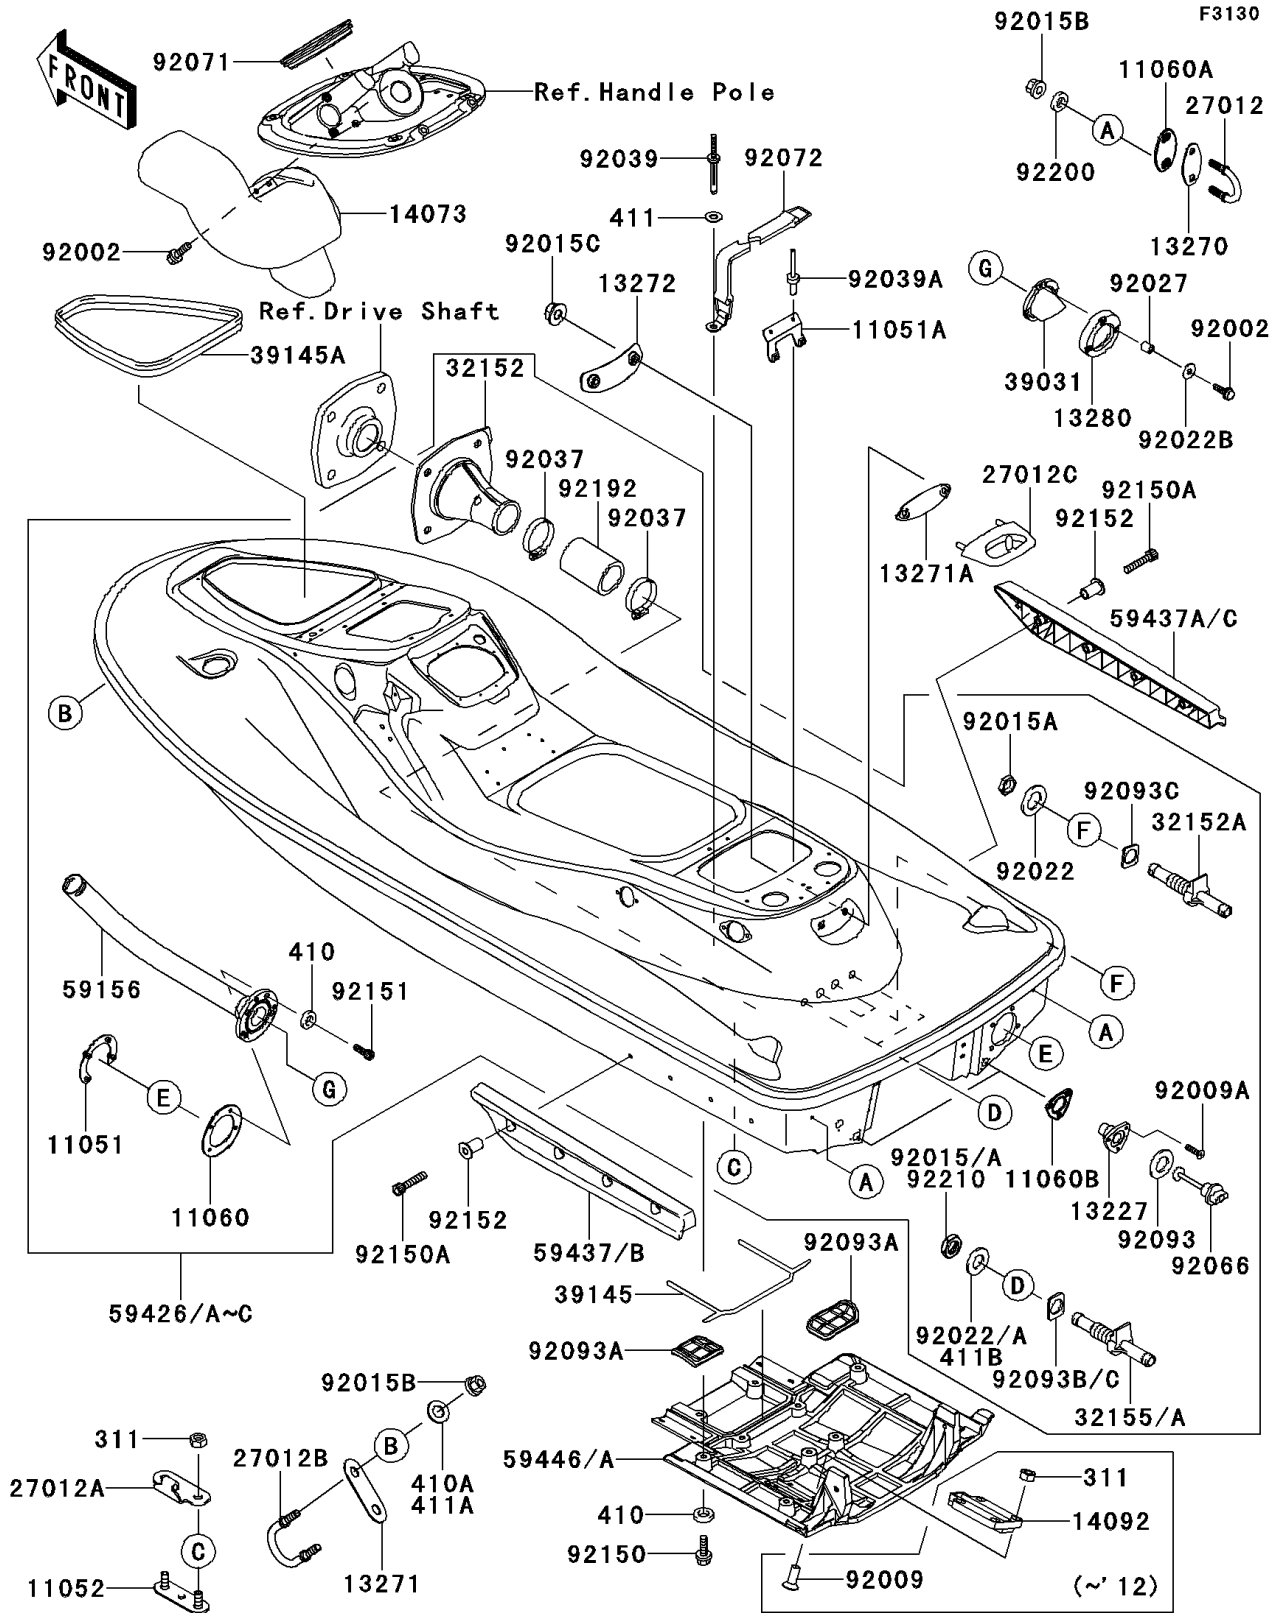

## 2014 JET SKI® STX®-15F PARTS LIST

Hull

ITEM NAME	PART NUMBER	QUANTITY
BRACKET (Ref # 11051)	11051-3731	1
BRACKET,BREATHER-BILGE (Ref # 11051A)	11051-3802	1
BRACKET,RR DUCT (Ref # 11052)	11052-3712	1
GASKET (Ref # 11060)	11060-3781	1
GASKET,U HOOK,RR (Ref # 11060A)	11060-3800	1
GASKET,DRAIN PLUG (Ref # 11060B)	11060-3801	1
HOUSING,DRAIN PLUG,F.BLACK (Ref # 13227)	13227-3721-6Z	1
PLATE (Ref # 13270)	13270-3860	1
PLATE (Ref # 13271)	13271-3724	1
PLATE (Ref # 13271A)	13271-3889	1
PLATE,REAR TOWING HOOK (Ref # 13272)	13272-3702	1
HOLDER,EXHAUST VALVE (Ref # 13280)	13280-3718	1
DUCT (Ref # 14073)	14073-3801	1
HOOK (Ref # 27012)	27012-3797	1
HOOK (Ref # 27012A)	27012-3816	1
HOOK (Ref # 27012B)	27012-3821	1
HOOK,REAR TOWING,F.BLACK (Ref # 27012C)	27012-3836-6Z	1
PIPE,DRIVE SHAFT (Ref # 32152)	32152-3703	1
PIPE (Ref # 32152A)	32152-3749	1
PIPE,COOLING (Ref # 32155)	32155-1511	1
CAP-END (Ref # 39031)	39031-3704	1
TRIM-SEAL,JET PUMP COVER (Ref # 39145)	39145-3768	1
TRIM-SEAL,L=1412 (Ref # 39145A)	39145-3787	1
PIPE-TAIL (Ref # 59156)	59156-3740	1
HULL-COMP,BLACK/EBONY (Ref # 59426)	59426-0007-43D	1
STABILIZER,LH,F.BLACK (Ref # 59437B)	59437-3745-6Z	1
STABILIZER,RH,F.BLACK (Ref # 59437C)	59437-3746-6Z	1
COVER-JET PUMP (Ref # 59446)	59446-0078	1
NUT-HEX,6MM (Ref # 311)	311R0600	1