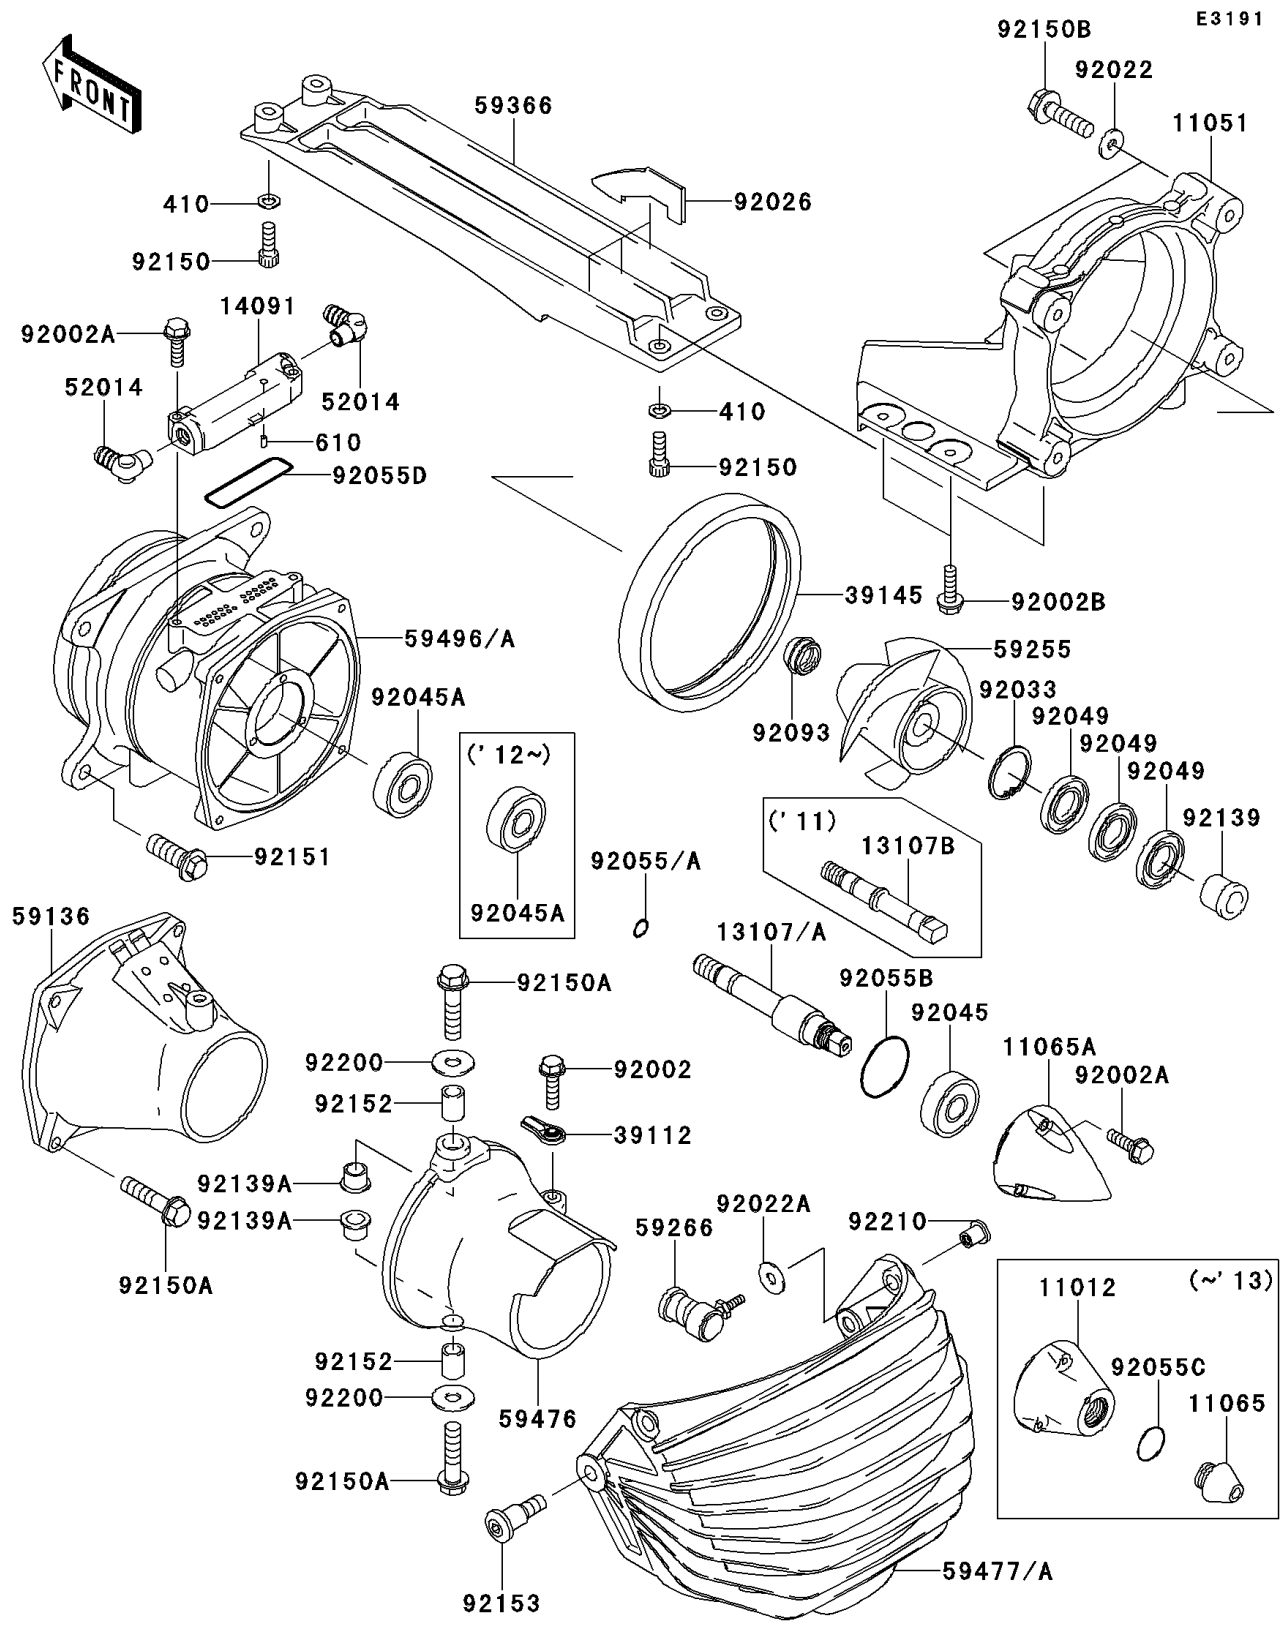

## 2013 JET SKI® STX®-15F PARTS DIAGRAM

Jet Pump

## 2013 JET SKI® STX®-15F PARTS LIST

### Jet Pump

ITEM NAME	PART NUMBER	QUANTITY
CAP (Ref # 11012)	11012-3785	1
BRACKET (Ref # 11051)	11051-3763	1
CAP (Ref # 11065)	11065-0826	1
SHAFT (Ref # 13107)	13107-0739	1
COVER, VANE GUIDE (Ref # 14091)	14091-3817	1
RODEND-TIE (Ref # 39112)	39112-3703	1
TRIM-SEAL (Ref # 39145)	39145-3742	1
ELBOW (Ref # 52014)	52014-3711	1
NOZZLE-PUMP (Ref # 59136)	59136-3760	1
IMPELLER-COMP (Ref # 59255)	59255-3729	1
JOINT-BALL (Ref # 59266)	59266-3707	1
GRATE (Ref # 59366)	59366-3719	1
NOZZLE-STRG (Ref # 59476)	59476-3743	1
BUCKET-REVERSE (Ref # 59477A)	59477-3713	1
VANE-GUIDE (Ref # 59496A)	59496-0074	1
BOLT,6X25 (Ref # 92002)	92002-3714	1
BOLT,6X30 (Ref # 92002A)	92002-3726	1
BOLT,6X20 (Ref # 92002B)	92002-3755	1
WASHER,8.4X23X2.5 (Ref # 92022)	92022-3744	1
WASHER (Ref # 92022A)	92022-567	1
SPACER (Ref # 92026)	92026-3742	1
RING-SNAP (Ref # 92033)	92033-3730	1
BEARING-BALL,62022RD (Ref # 92045)	92045-0112	1
BEARING-BALL,6303R-6 (Ref # 92045A)	92045-3744	1
SEAL-OIL (Ref # 92049)	92049-3739	1
RING-O,12X1.5 (Ref # 92055)	92055-025	1
RING-O (Ref # 92055B)	92055-3741	1
RING-O (Ref # 92055C)	92055-3744	1
RING-O,66.5X2.0 (Ref # 92055D)	92055-3784	1

## 2013 JET SKI® STX®-15F PARTS LIST

Jet Pump

ITEM NAME	PART NUMBER	QUANTITY
SEAL (Ref # 92093)	92093-3749	1
BUSHING (Ref # 92139)	92139-0718	1
BUSHING (Ref # 92139A)	92139-3720	1
BOLT,SOCKET,6X18 (Ref # 92150)	92150-3775	1
WASHER-PLAIN-SMALL,6MM (Ref # 410)	410S0600	1
ROLLER,4X8 (Ref # 610)	610A0408	1
BOLT,8X35 (Ref # 92150A)	92150-3792	1
BOLT,FLANGED,8X30 (Ref # 92150B)	92150-3803	1
BOLT,10X30 (Ref # 92151)	92151-3706	1
COLLAR,8.2X11.8X15 (Ref # 92152)	92152-3703	1
BOLT,SOCKET,8X30 (Ref # 92153)	92153-3745	1
WASHER,8.0X22.0X1.5 (Ref # 92200)	92200-0174	1
NUT,6MM (Ref # 92210)	92210-3789	1